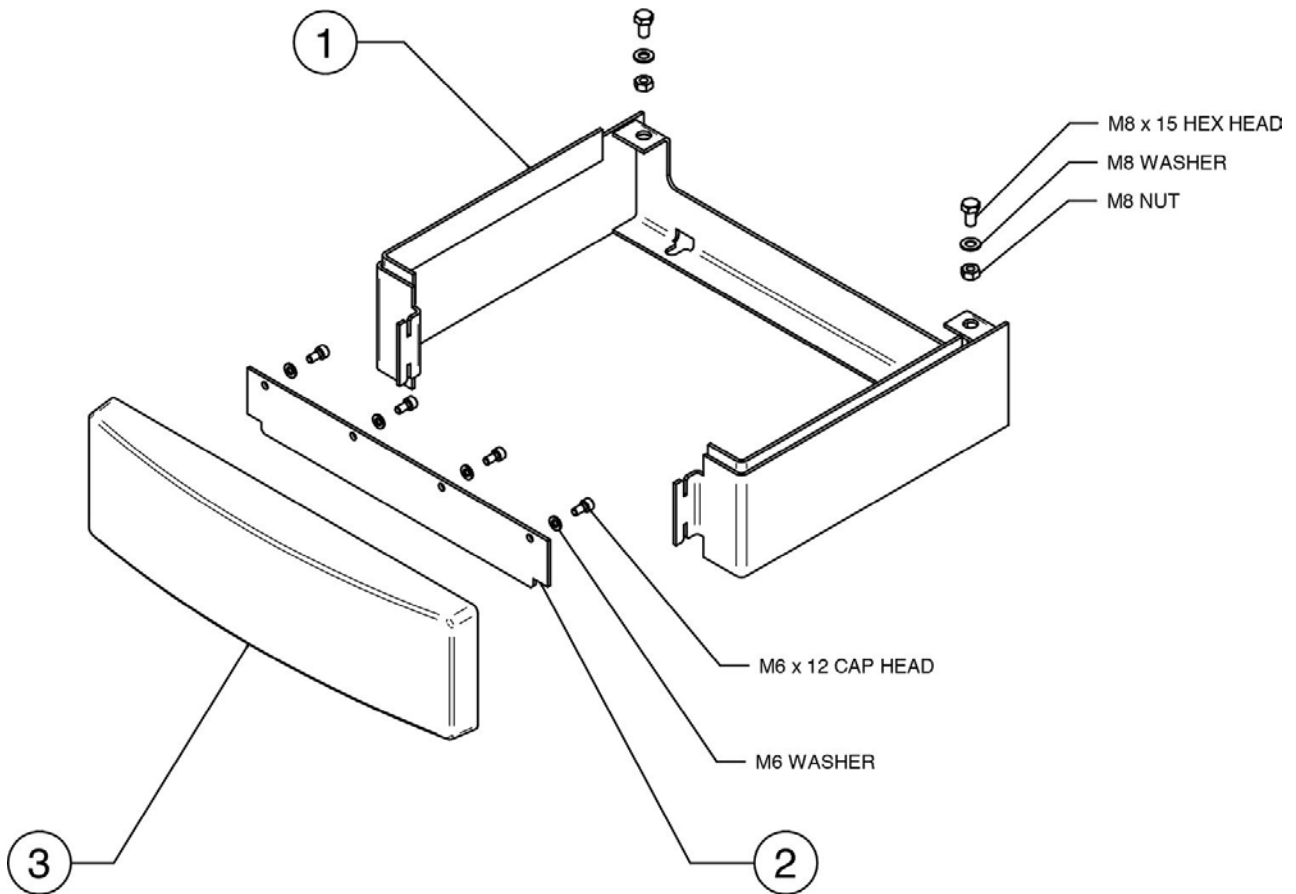

Read MoreRead More

Ref.	Product Code		Description	
1	VG-SM-BPL		Vogue Small Plinth Base Assembly including parts 2 and 3	
2	N/A		See part 1	This part is not currently available.
3	CA7806		Vogue Small Cast Plinth See part1	
	M08NUTO		M8 Nut - Single Nut	

Drawing: PR10851

Do you have the correct appliance?

Before ordering your parts please ensure you have selected the correct appliance. To properly identify your appliance you will need to know your serial number and/or model