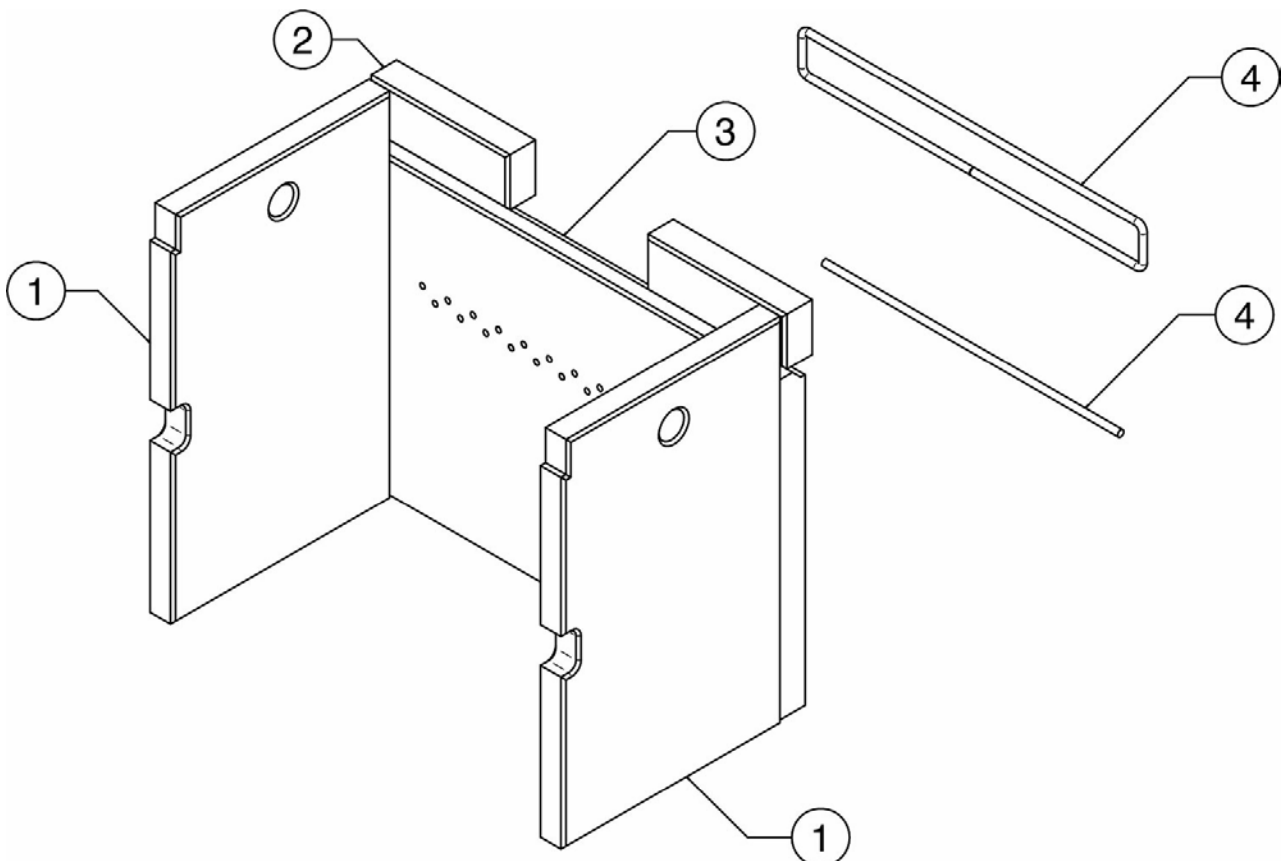

Ref.	Product Code		Description
15	ME601660		Vogue Door Catch Block
16	MEC10653		Vogue Door Handle Bracket
	M0410BUTH		M4 x 10mm Button Head Socket Screw - Single Screw
	M06WASHPEN		M6 Penny Washer - Single Washer

Drawing: PR10675-4

Do you have the correct appliance?

Before ordering your parts please ensure you have selected the correct appliance. To properly identify your appliance you will need to know your serial number and/or model number. Please use the following guide to help locate your data badge which contains your serial and model number information.