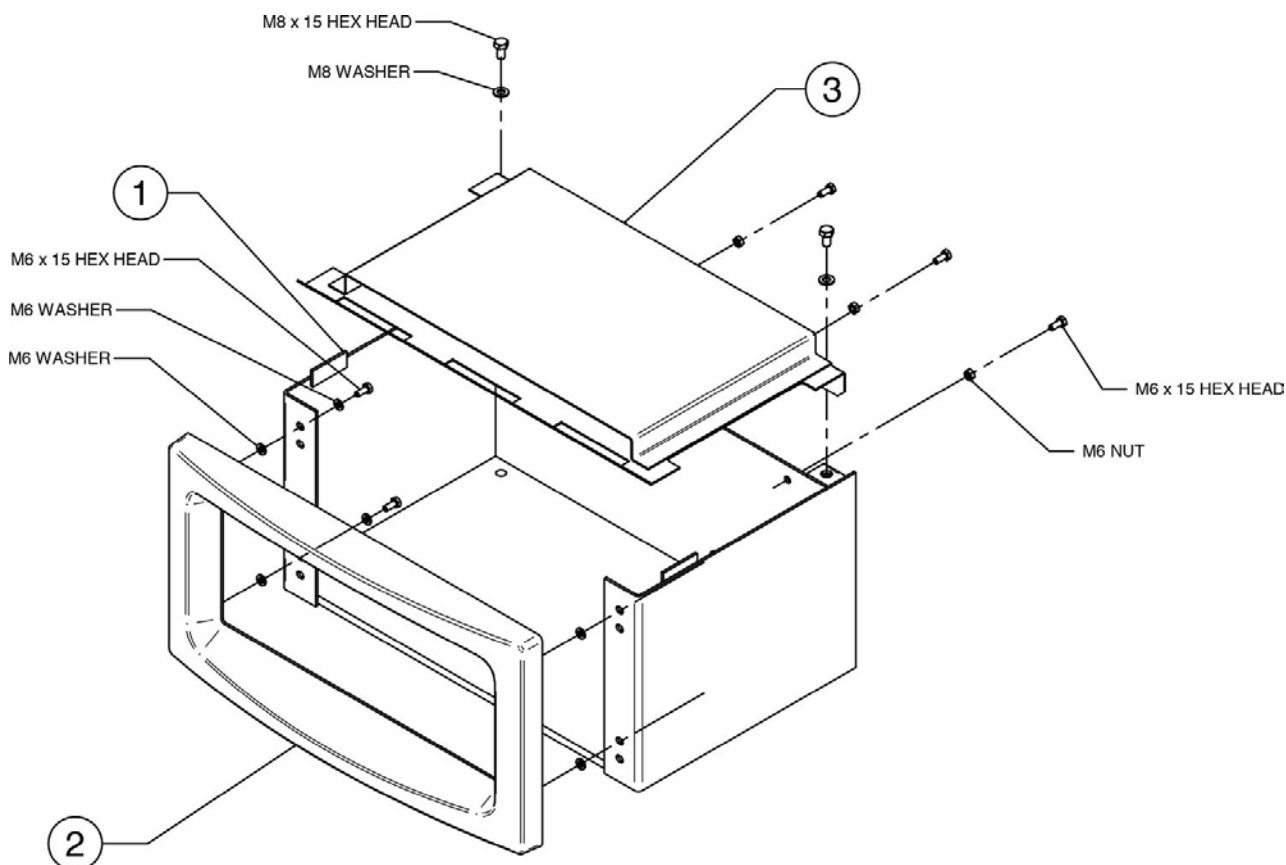

number. Please use the following guide to help locate your data badge which contains your serial and model number information.

Read More

Ref.	Product Code	Description	Price (inc VAT)

Drawing: PR10855-2

Do you have the correct appliance?

Before ordering your parts please ensure you have selected the correct appliance. To properly identify your appliance you will need to know your serial number and/or model number. Please use the following guide to help locate your data badge which contains your serial and model number information.