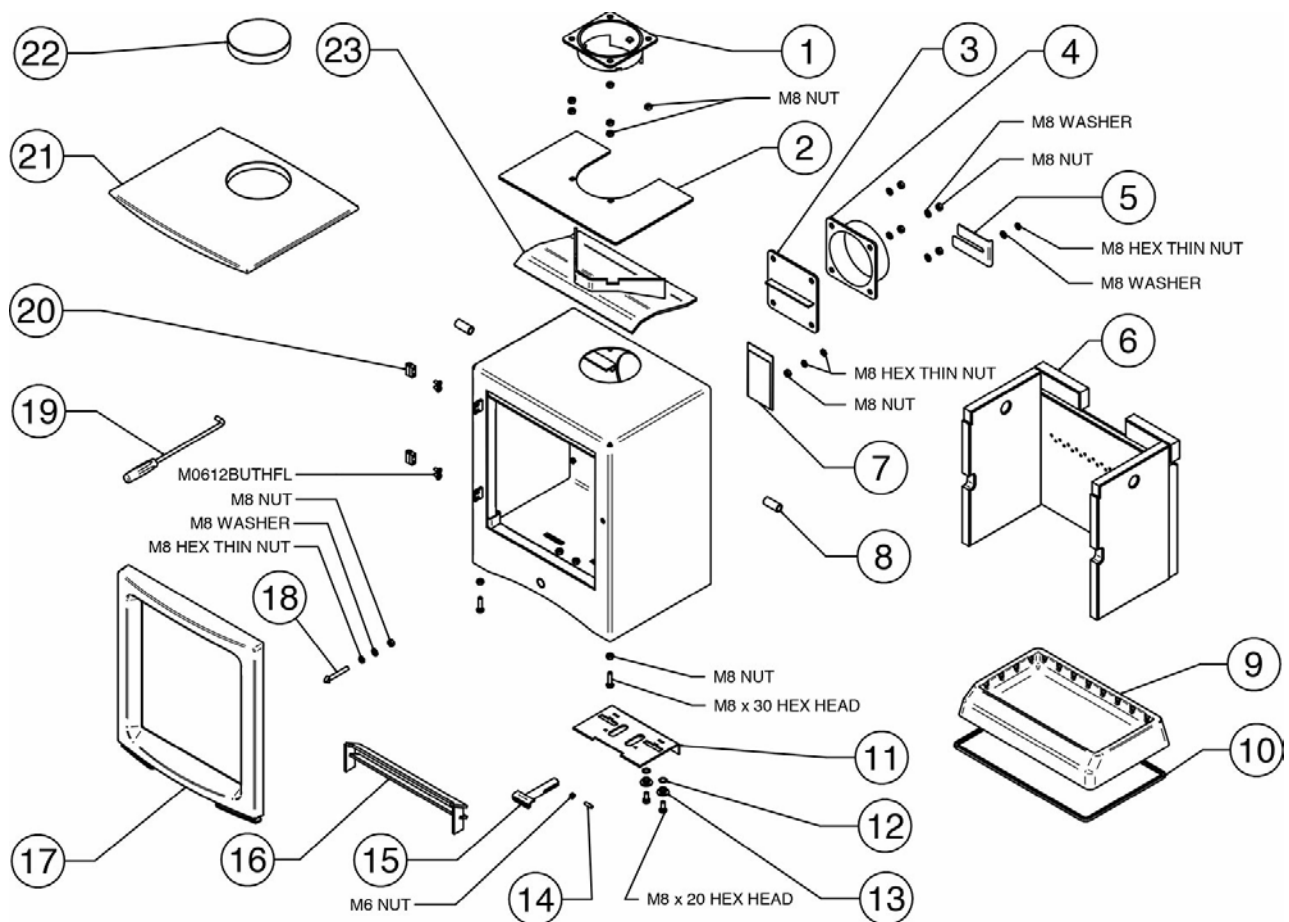

Vogue Small Tall Eco – Wood (VG-SMTW-E)

stovaxspares.com/appliance/stoves/vogue-eco-design-stoves/vogue-eco-small-tall-eco/vogue-small-tall-eco

Read More

Ref.	Product Code		Description	
1	MEC10821		Vision/Vogue Small Eco 5in Flue Adapter	
2	ME601812		Vision/Vogue Small Eco Inner Top Plate	
3	MEC10834		Vision/Vogue Small Eco Flue Blank with Brick Shelf	
4	MEC10825		Vision/Vogue Small/Sheraton 5 Eco/Chesterfield 5 5" Rear Flue Adapter	
5	RA503845		Vision/Vogue/Sheraton 5 Eco/Chesterfield 5 Secondary Air Control Slider	
6	N/A		See Brick Assembly Tab	This part is not currently available.
7	ME500717		Data Plate Mount	
8	ME601731		Vision/Vogue/Sheraton 5 Eco/Chesterfield 5 Baffle Extension Tube	
9	CA7807		Vision/Vogue Small Eco Wood Cast Base Dimensions: 357x230x65mm	
10	4950		15mm x 2mm Self Adhesive Tape Seal - 2m Pack 1135mm length required	
12	RVN-ME600409		Vision/Vogue O Ring	
13	ME601651		Vision/Vogue Air Control Top Hat	

Ref.	Product Code		Description
14	FA500035		M6 x 20mm Spring Plunger - Single Plunger
15	MEC10655		Vogue Air Control Handle
16	MEC10706		Vision/Vision Small Eco Log Guard
17	MEC10789		Vogue Small Tall WB Complete Door Assembly
18	ME601665		Vision/Vogue Eco Door Latch
19	MEC8788		Multifunction Tool
20	MEC10682		Vision/Vogue/Sheraton 5 Eco Adjustable Door Hinge
21	CA7804		Vogue Small Cast Top Plate
22	CA7799		Vogue Midi Cast Top Plug
23	MEC10864		Vision/Vogue Small Eco/T Baffle Plate
	M06NUTO		M6 Nut - Single Nut
	M0820HHS		M8 x 20mm Hex Head Screw - Single Screw
	M08NUTO		M8 Nut - Single Nut