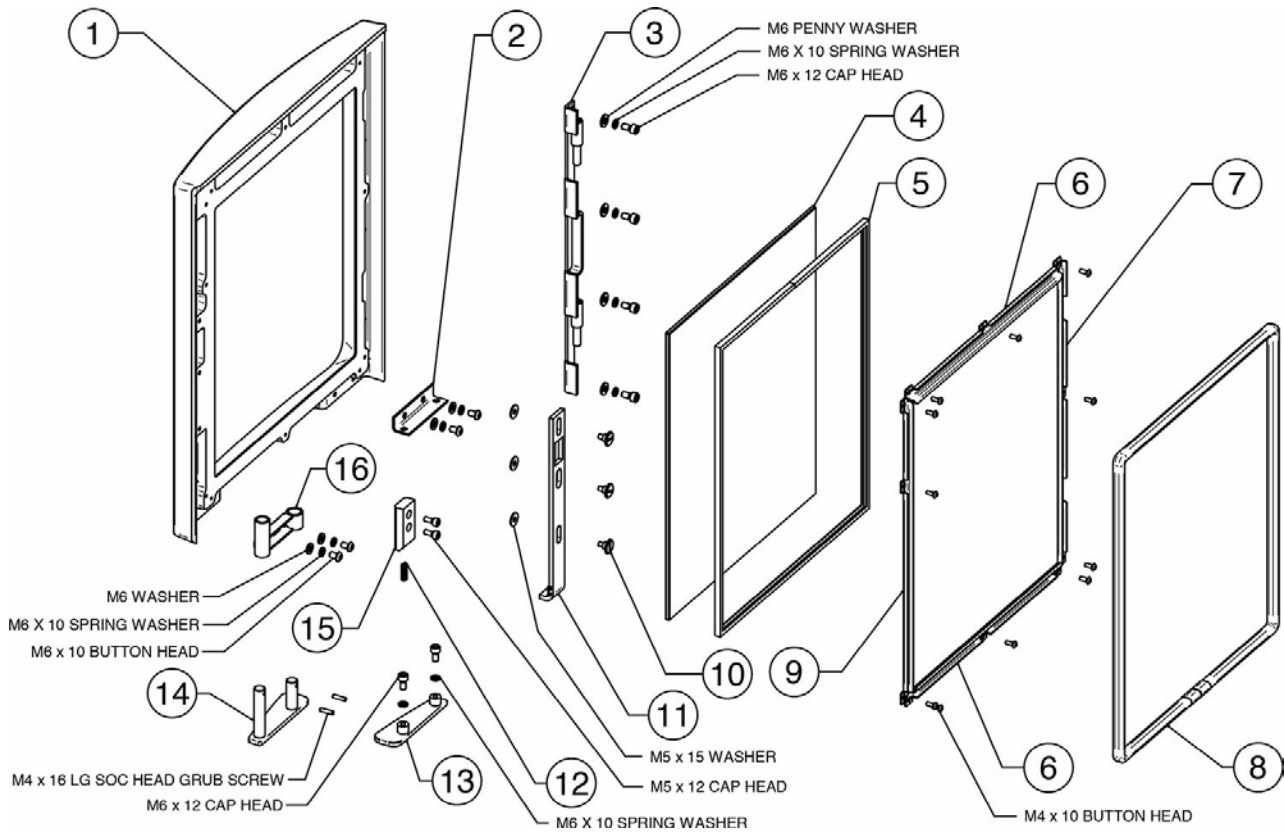

Ref.	Product Code		Description
14	FA500035		M6 x 20mm Spring Plunger - Single Plunger
15	MEC10655		Vogue Air Control Handle
16	MEC10706		Vision/Vision Small Eco Log Guard
17	MEC10789		Vogue Small Tall WB Complete Door Assembly
18	ME601665		Vision/Vogue Eco Door Latch
19	MEC8788		Multifunction Tool
20	MEC10682		Vision/Vogue/Sheraton 5 Eco Adjustable Door Hinge
21	CA7804		Vogue Small Cast Top Plate
22	CA7799		Vogue Midi Cast Top Plug
23	MEC10864		Vision/Vogue Small Eco/T Baffle Plate
	M06NUTO		M6 Nut - Single Nut
	M0820HHS		M8 x 20mm Hex Head Screw - Single Screw
	M08NUTO		M8 Nut - Single Nut

Ref.	Product Code	Description
------	--------------	-------------

RVAC111

M8 Hex Thin Nut - Single Nut

Drawing: PR10848-3

Do you have the correct appliance?

Before ordering your parts please ensure you have selected the correct appliance. To properly identify your appliance you will need to know your serial number and/or model number. Please use the following guide to help locate your data badge which contains your serial and model number information.

Ref.	Product Code	Description
1	CA7808	Vogue Small Eco Tall Door Frame
2	RA503930	Vision/Vogue Eco Door Bracket

Ref.	Product Code		Description
3	MEC10736		Vision/Vogue/Sheraton 5 Hinge Plate Assembly
4	CE8213		Vogue Small Tall WB Door Glass Dimensions: 276x422x5mm
5	4950		15mm x 2mm Self Adhesive Tape Seal - 2m Pack 1410mm LG required
6	RA504035		Vogue Small Upper and Lower Door Rope Channel
7	RA504069		Vogue Small Tall Left Hand Side Door Rope Channel
8	5700		13mm Black Door Rope Seal with Adhesive - 2m Pack 1450mm LG required
9	RA504068		Vogue Small Tall Right Hand Side Rope Channel
10	ME601628		Vogue 16mm Large Shoulder Screw
11	MEC10735		Vogue Midi/Small Door Catch Slider
12	FA9508		6mm x 22mm Spring
13	MEC11530		Vogue Midi/Small Left Hand Door Handle
14	MEC10593		Vogue Midi/Small Right Hand Door Handle