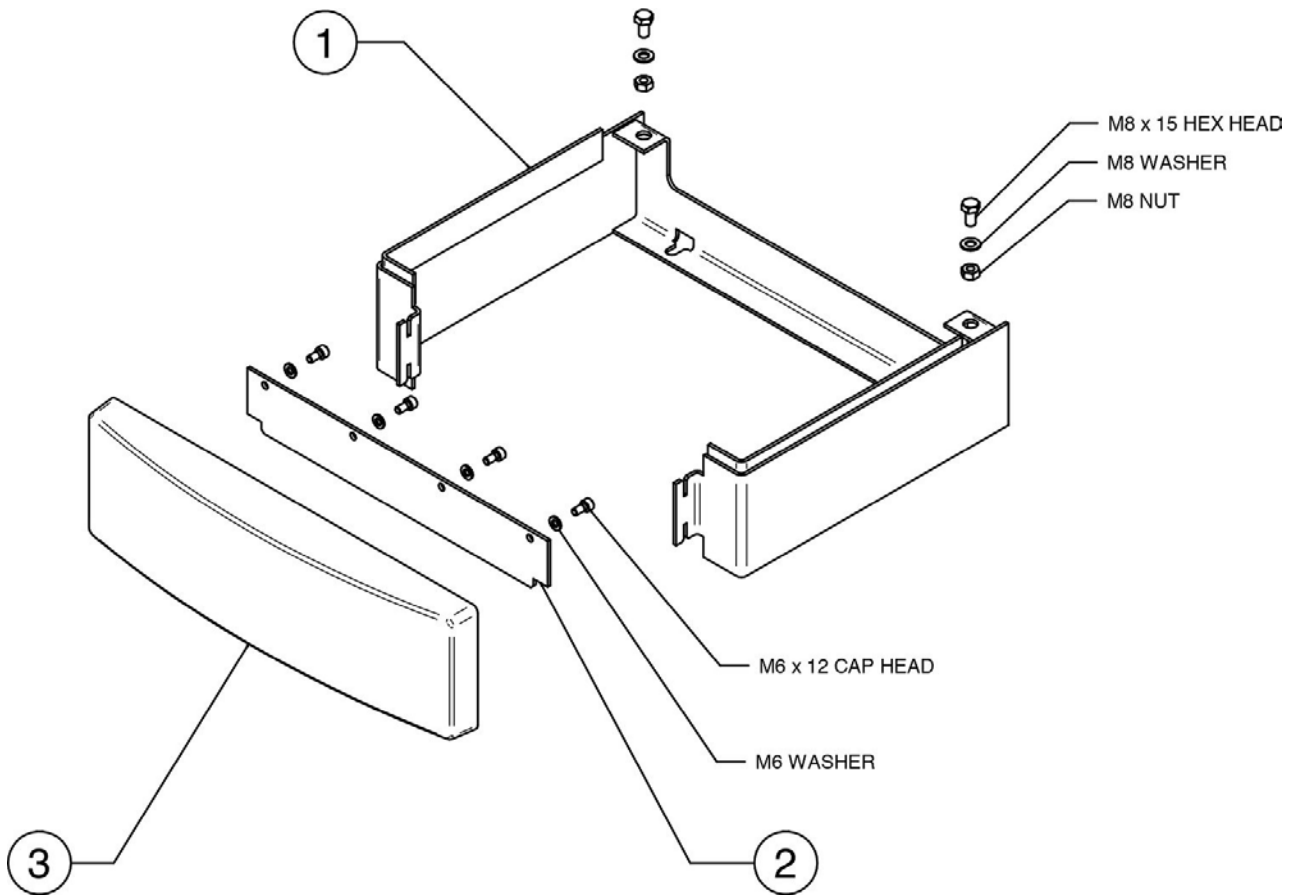

Before ordering your parts please ensure you have selected the correct appliance. To properly identify your appliance you will need to know your serial number and/or model number. Please use the following guide to help locate your data badge which contains your serial and model number information.

[Read More](#)[Read More](#)

Ref.	Product Code		Description	
1	VG-SM-BPL		Vogue Small Plinth Base Assembly including parts 2 and 3	
2	N/A		See part 1	This part is not currently available.
3	CA7806		Vogue Small Cast Plinth	
	M08NUTO		M8 Nut - Single Nut	

Drawing: PR10851