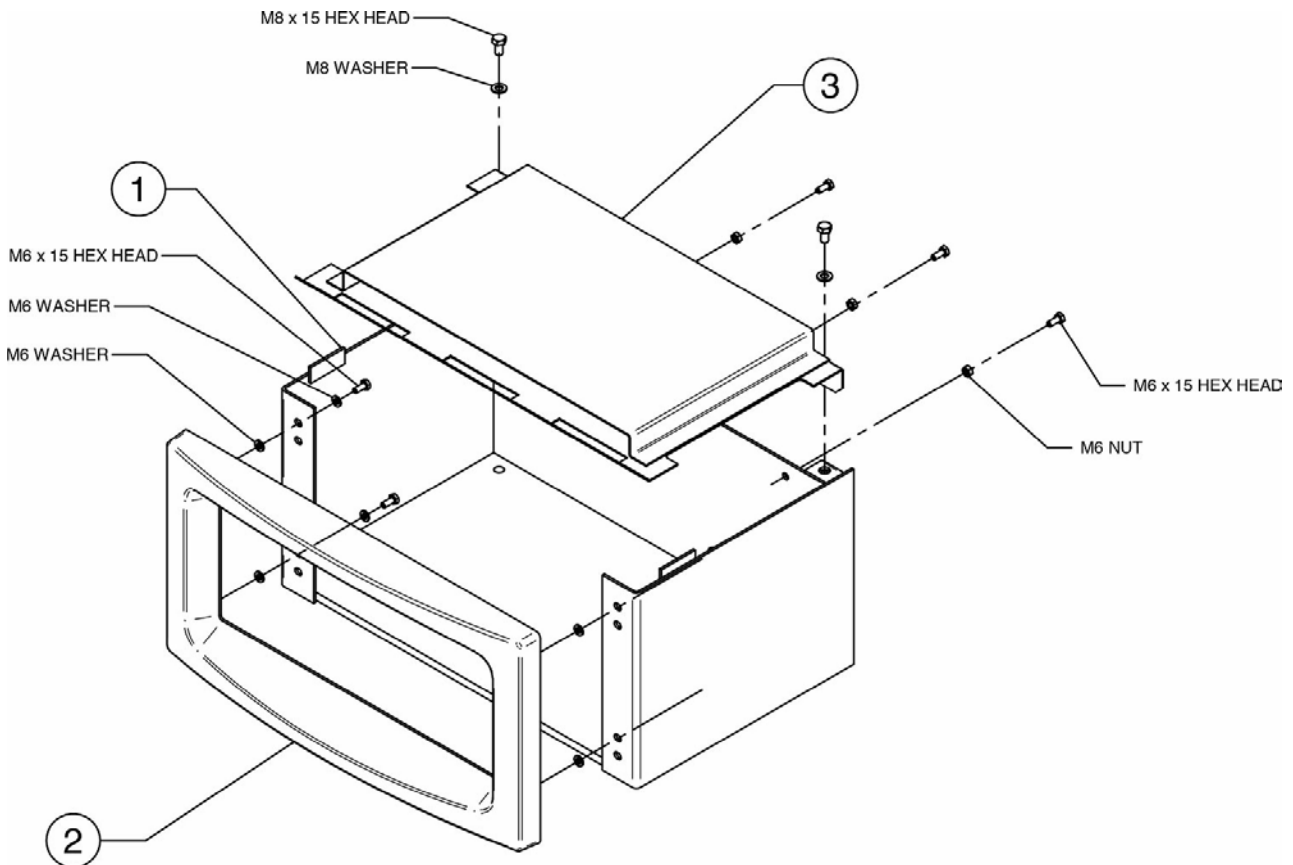

Do you have the correct appliance?

Before ordering your parts please ensure you have selected the correct appliance. To properly identify your appliance you will need to know your serial number and/or model number. Please use the following guide to help locate your data badge which contains your serial and model number information.

[Read More](#)

Ref.	Product Code	Description	Price (inc VAT)

Drawing: PR10855-2

Do you have the correct appliance?

Before ordering your parts please ensure you have selected the correct appliance. To properly identify your appliance you will need to know your serial number and/or model number. Please use the following guide to help locate your data badge which contains your serial and model number information.