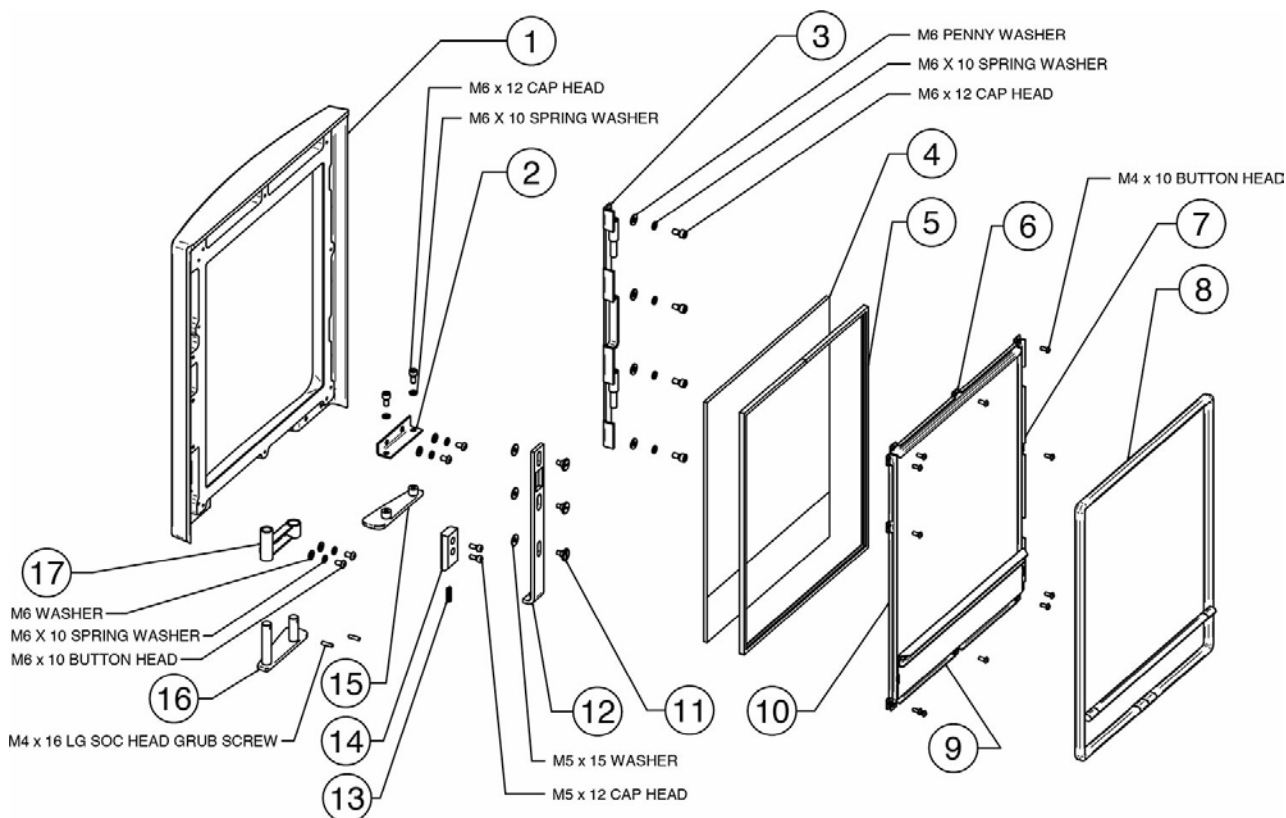

Ref.	Product Code		Description
14	ME601885		Vision/Vogue Small Eco Air Control Attachment
15	RVN- ME600409		Vision/Vogue O Ring
16	ME601651		Vision/Vogue Air Control Top Hat
17	FA500035		M6 x 20mm Spring Plunger - Single Plunger
18	MEC10655		Vogue Air Control Handle
19	MEC11062		Vogue Small Eco MF Complete Door Assembly
20	4949		10mm x 2mm Self Adhesive Tape Seal - 2m Pack 751mm length required
21	MEC10706		Vision/Vision Small Eco Log Guard
22	ME601665		Vision/Vogue Eco Door Latch
23	4998		20mm x 2mm Black Self Adhesive Insulation Tape - 2m Pack 303mm length required
24	RA504317		Vision Small Eco MF Ashpan Tray
25	RVN- MEC8430		Vision/Vogue Small Ashpan

number. Please use the following guide to help locate your data badge which contains your serial and model number information.

Ref.	Product Code		Description
1	CA7803		Vogue Small Eco Door Frame
2	RA503930		Vision/Vogue Eco Door Bracket
3	MEC10736		Vision/Vogue/Sheraton 5 Hinge Plate Assembly
4	CE8310		Vogue Small Eco MF Door Glass Dimensions: 276x332x5mm
5	4950		15mm x 2mm Self Adhesive Tape Seal - 2m Pack 1230mm length required
6	RA504035		Vogue Small Upper and Lower Door Rope Channel