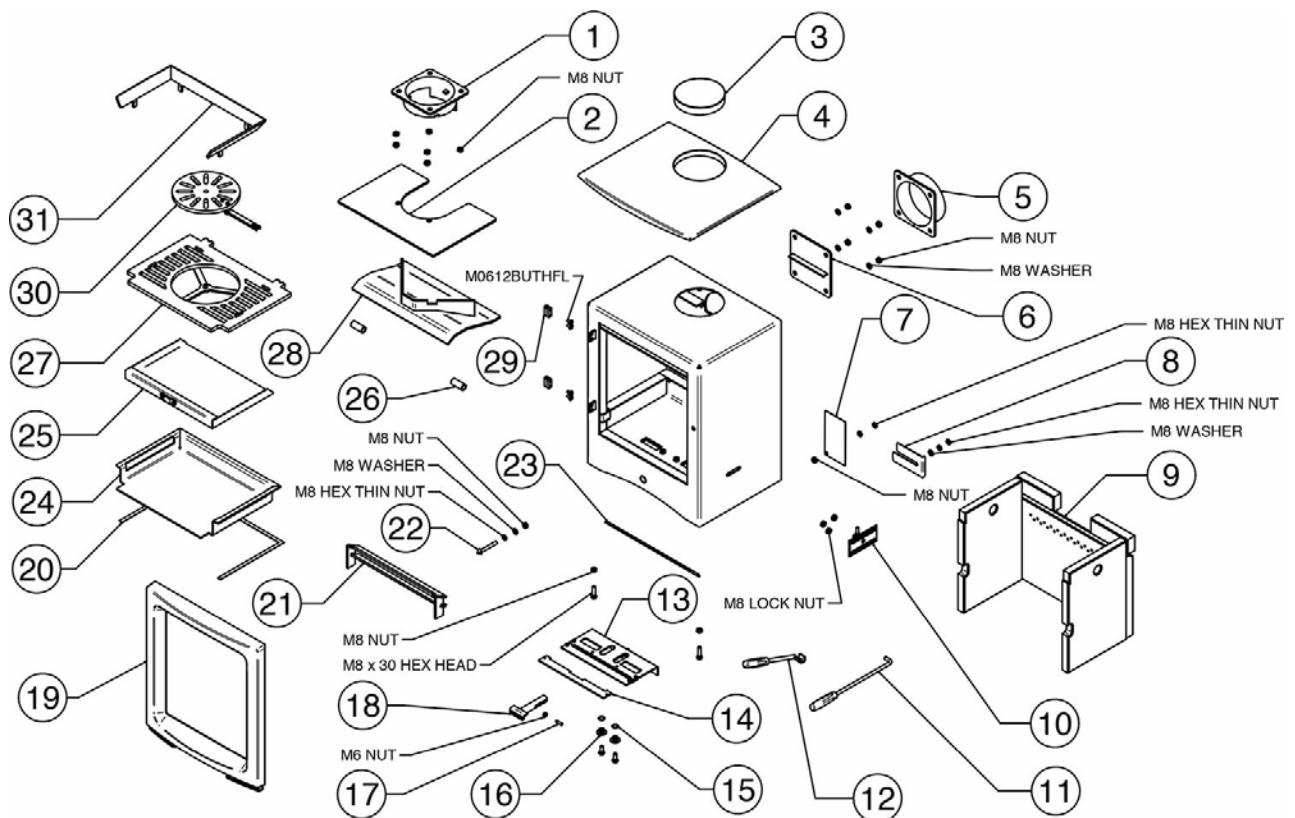

Vogue Small Eco – Multi Fuel (VG-SMM-E)

stovaxspares.com/appliance/stoves/vogue-eco-design-stoves/vogue-eco-small/vogue-small-eco-multi-

Read More

Ref.	Product Code		Description	
1	MEC10821		Vision/Vogue Small Eco 5in Flue Adapter	
2	ME601812		Vision/Vogue Small Eco Inner Top Plate	
3	CA7799		Vogue Midi Cast Top Plug	
4	CA7804		Vogue Small Cast Top Plate	
5	MEC10825		Vision/Vogue Small/Sheraton 5 Eco/Chesterfield 5 5" Rear Flue Adapter	
6	MEC10834		Vision/Vogue Small Eco Flue Blank with Brick Shelf	
7	ME500717		Data Plate Mount	
8	RA503845		Vision/Vogue/Sheraton 5 Eco/Chesterfield 5 Secondary Air Control Slider	
9	N/A		See Brick Assembly Tab	This part is not currently available.
10	MEC8644		View 3/5/8/Vision/Vogue/CL3/CL5/CL8 MF Riddling Slider	
11	MEC8788		Multifunction Tool	
12	MEC8793		Ashpan Tool	
13	MEC11057		Vision/Vogue Small Eco MF Air Control Assembly	

Ref.	Product Code		Description
14	ME601885		Vision/Vogue Small Eco Air Control Attachment
15	RVN- ME600409		Vision/Vogue O Ring
16	ME601651		Vision/Vogue Air Control Top Hat
17	FA500035		M6 x 20mm Spring Plunger - Single Plunger
18	MEC10655		Vogue Air Control Handle
19	MEC11062		Vogue Small Eco MF Complete Door Assembly
20	4949		10mm x 2mm Self Adhesive Tape Seal - 2m Pack 751mm length required
21	MEC10706		Vision/Vision Small Eco Log Guard
22	ME601665		Vision/Vogue Eco Door Latch
23	4998		20mm x 2mm Black Self Adhesive Insulation Tape - 2m Pack 303mm length required
24	RA504317		Vision Small Eco MF Ashpan Tray
25	RVN- MEC8430		Vision/Vogue Small Ashpan