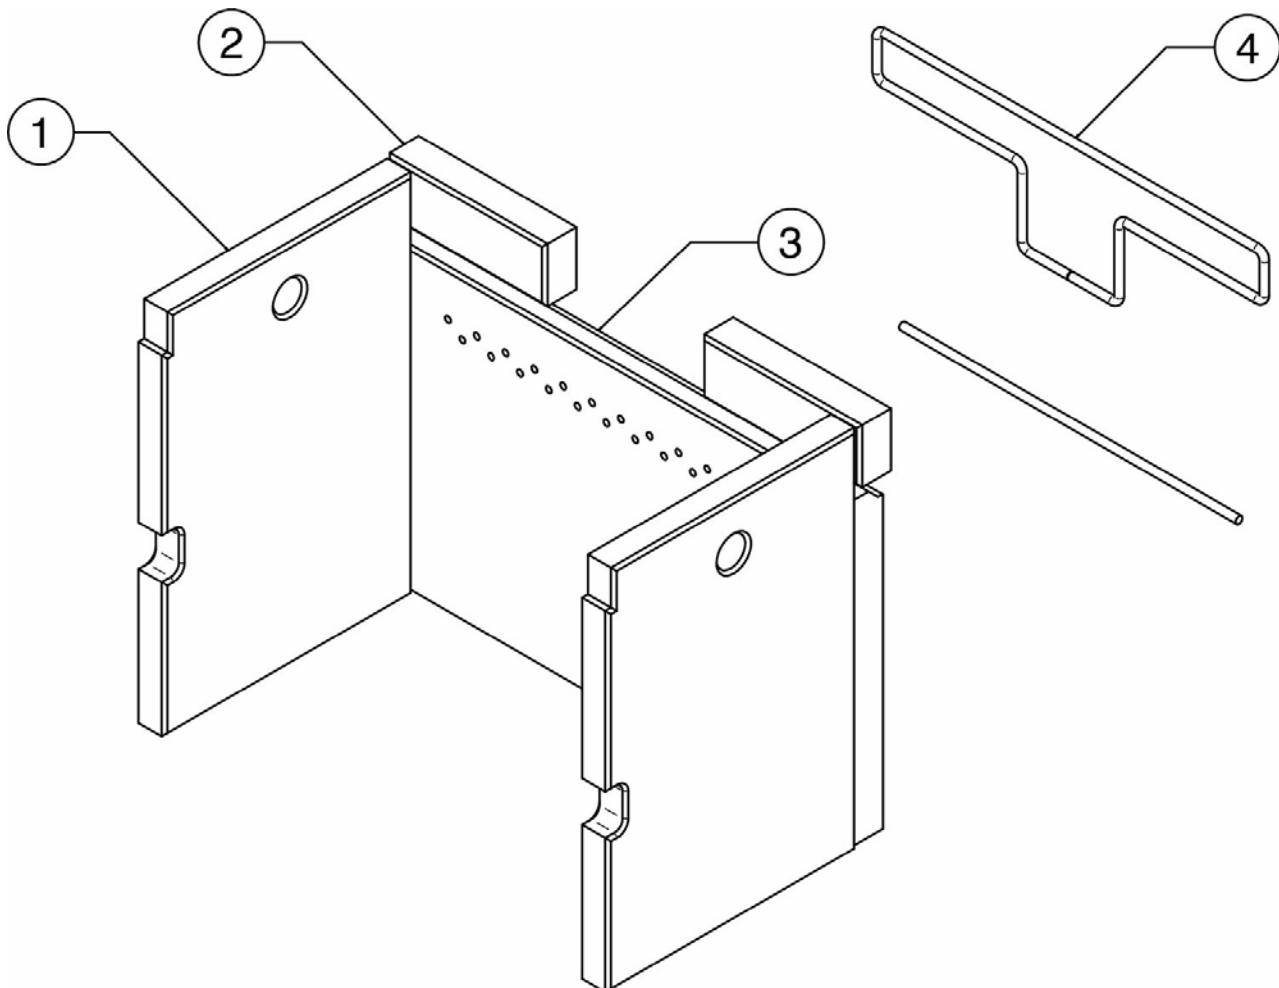

Ref.	Product Code		Description
1	CE8280		Vision/Vogue Small Eco MF Side Firebrick Dimensions: 203x296x25mm
2	CE8257		Vision/Vogue Small Upper Rear Firebrick Dimensions: 95x40x30mm
3	CE8282		Vision/Vogue Small Eco MF Lower Rear Firebrick Dimensions: 350x239x30mm
4	4947		8mm White Rope Seal with Adhesive - 2m Pack 1060mm length required

Drawing: PR10932

Do you have the correct appliance?