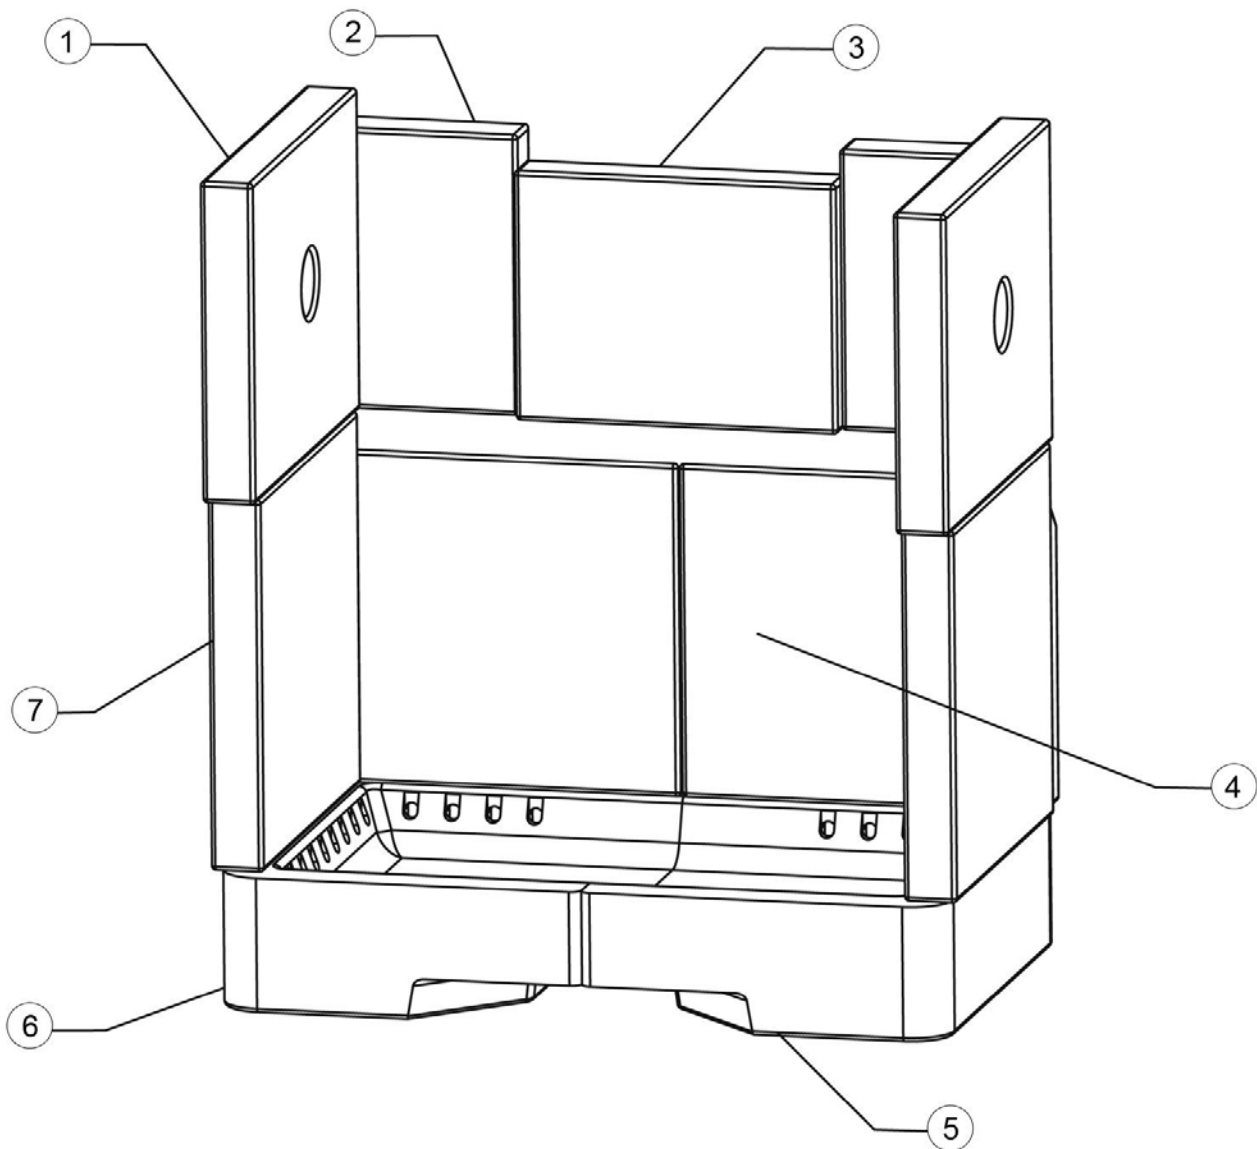

Ref.	Product Code		Description
1	RVN-CE7619		Vision/Vogue Midi Upper Side Firebrick Dimensions: 225x138x25mm
2	RVN-CE7620		Vision/Vogue Midi Rear Side Firebrick Dimensions: 135x120x25mm
3	RVN-CE7621		Vision/Vogue Small/Midi Upper Centre Firebrick Dimensions: 155x120x25mm
4	RVN-CE7617		Vision/Vogue Midi Lower Rear Firebrick Dimensions: 200x192x30mm