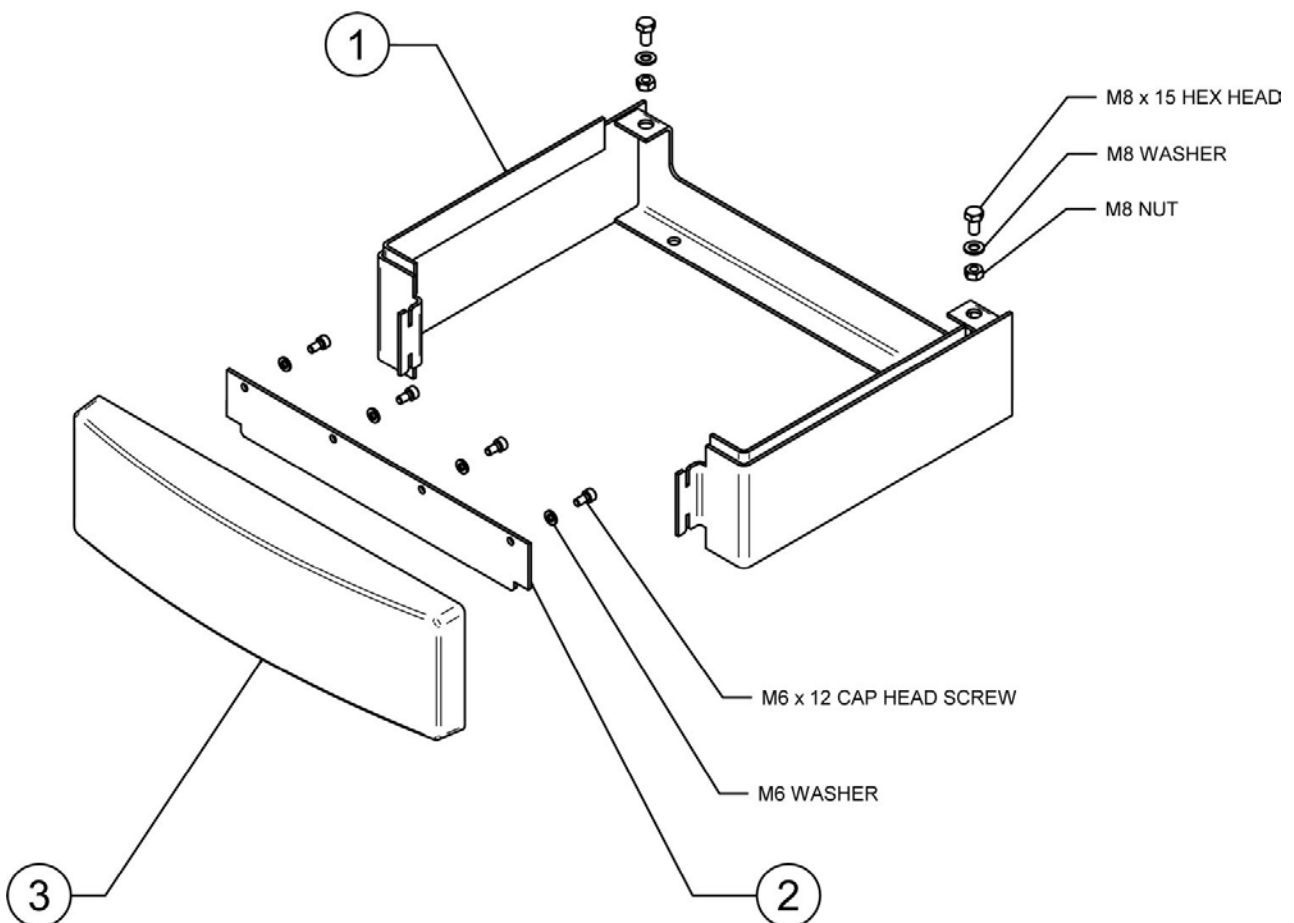

Ref.	Product Code		Description
5	RVN-CE7616		Vision/Vogue Midi Right Hand Base Firebrick Dimensions: 245x201x65mm
6	RVN-CE7614		Vision/Vogue Midi Left Hand Base Firebrick Dimensions: 201x245x65mm
7	RVN-CE7618		Vision/Vogue Midi Lower Side Firebrick Dimensions: 210x211x25mm

Drawing: PR8499

Do you have the correct appliance?

Before ordering your parts please ensure you have selected the correct appliance. To properly identify your appliance you will need to know your serial number and/or model number. Please use the following guide to help locate your data badge which contains your serial and model number information.

[Read More](#)[Read More](#)