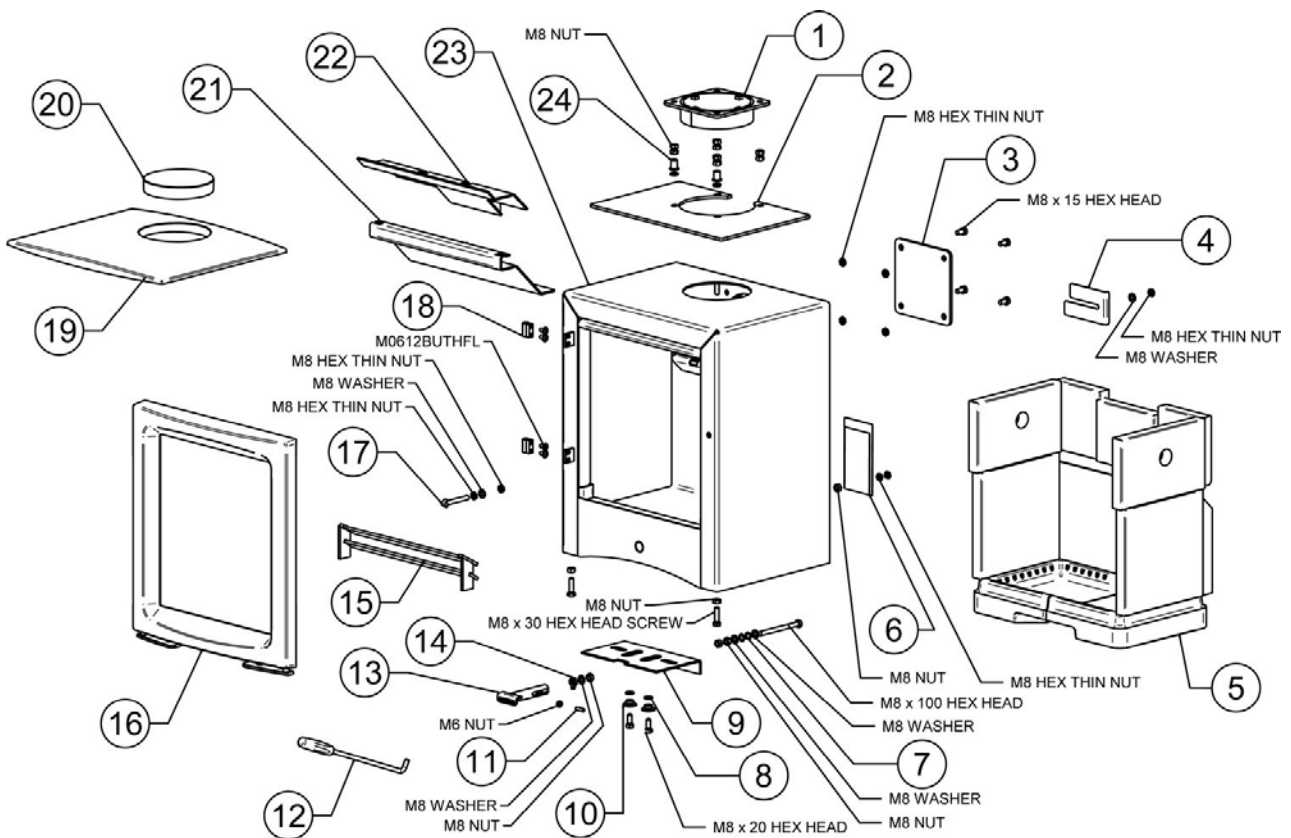

Read More

Ref.	Product Code		Description
1	<b>RVN- MEC8251</b>		Vision/Vogue 5in Flue Collar
2	<b>RVN- ME600169</b>		Vision/Vogue Midi Inner Top Plate
3	<b>RVN- ME600061</b>		Vision/Vogue/Sheraton 5 Wide Eco Rear Blanking Plate
4	<b>RA503845</b>		Vision/Vogue/Sheraton 5 Eco/Chesterfield 5 Secondary Air Control Slider
5	<b>MEC8433</b>		Vision/Vogue Midi WB Complete Firebrick Assembly
6	<b>ME500717</b>		Data Plate Mount
7	<b>ME601657</b>		O Ring
8	<b>RVN- ME600409</b>		Vision/Vogue O Ring
9	<b>RA503920</b>		Vision/Vogue Midi Air Control Main Plate
10	<b>ME601651</b>		Vision/Vogue Air Control Top Hat
11	<b>FA500035</b>		M6 x 20mm Spring Plunger - Single Plunger
12	<b>MEC8788</b>		Multifunction Tool
13	<b>MEC10655</b>		Vogue Air Control Handle