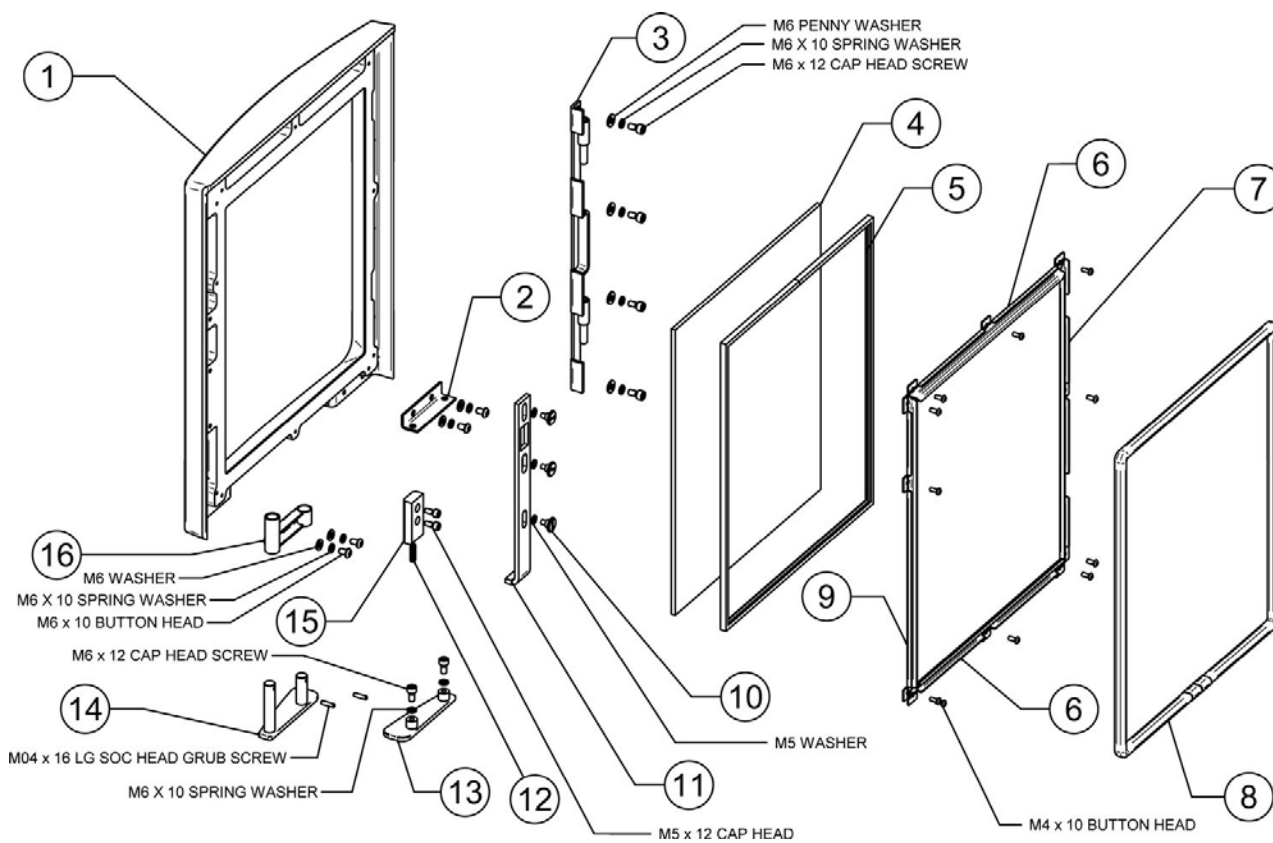

Ref.	Product Code	Description
M08NUTO		M8 Nut - Single Nut

Drawing: PR10674-3

Do you have the correct appliance?

Before ordering your parts please ensure you have selected the correct appliance. To properly identify your appliance you will need to know your serial number and/or model number. Please use the following guide to help locate your data badge which contains your serial and model number information.

Ref.	Product Code	Description
1	CA7796	Vogue Midi Door Frame
2	RA503930	Vision/Vogue Eco Door Bracket