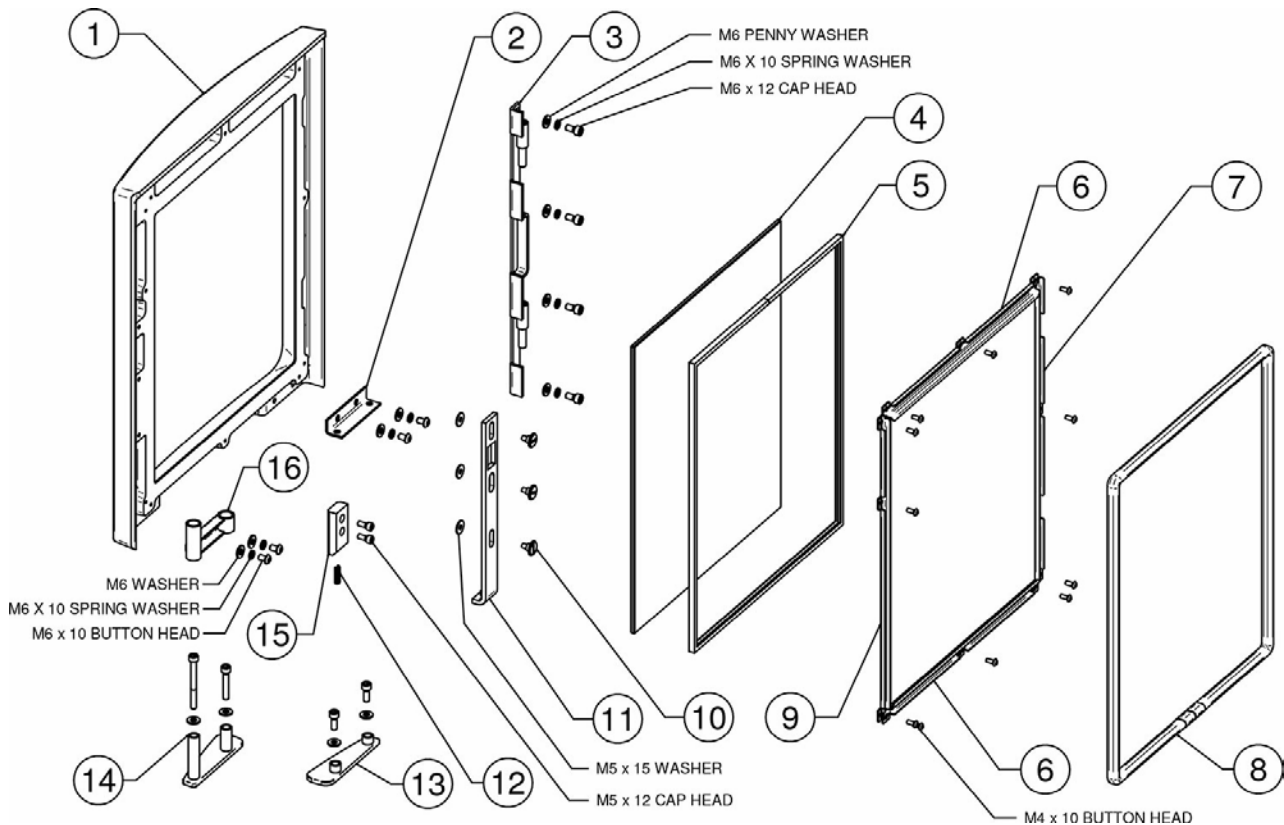

Ref.	Product Code		Description
1	CA7810		Vogue Midi Tall Door Frame
2	RA503930		Vision/Vogue Eco Door Bracket
3	MEC10736		Vision/Vogue/Sheraton 5 Hinge Plate Assembly
4	CE8229		Vogue Midi Tall WB Door Glass Dimensions: 321x502x5mm
5	4950		15mm x 2mm Self Adhesive Tape Seal - 2m Pack 1655mm length required
6	RA503934		Vogue Midi/Sheraton 5 Eco/Chesterfield 5 WB Upper and Lower Door Rope Channel