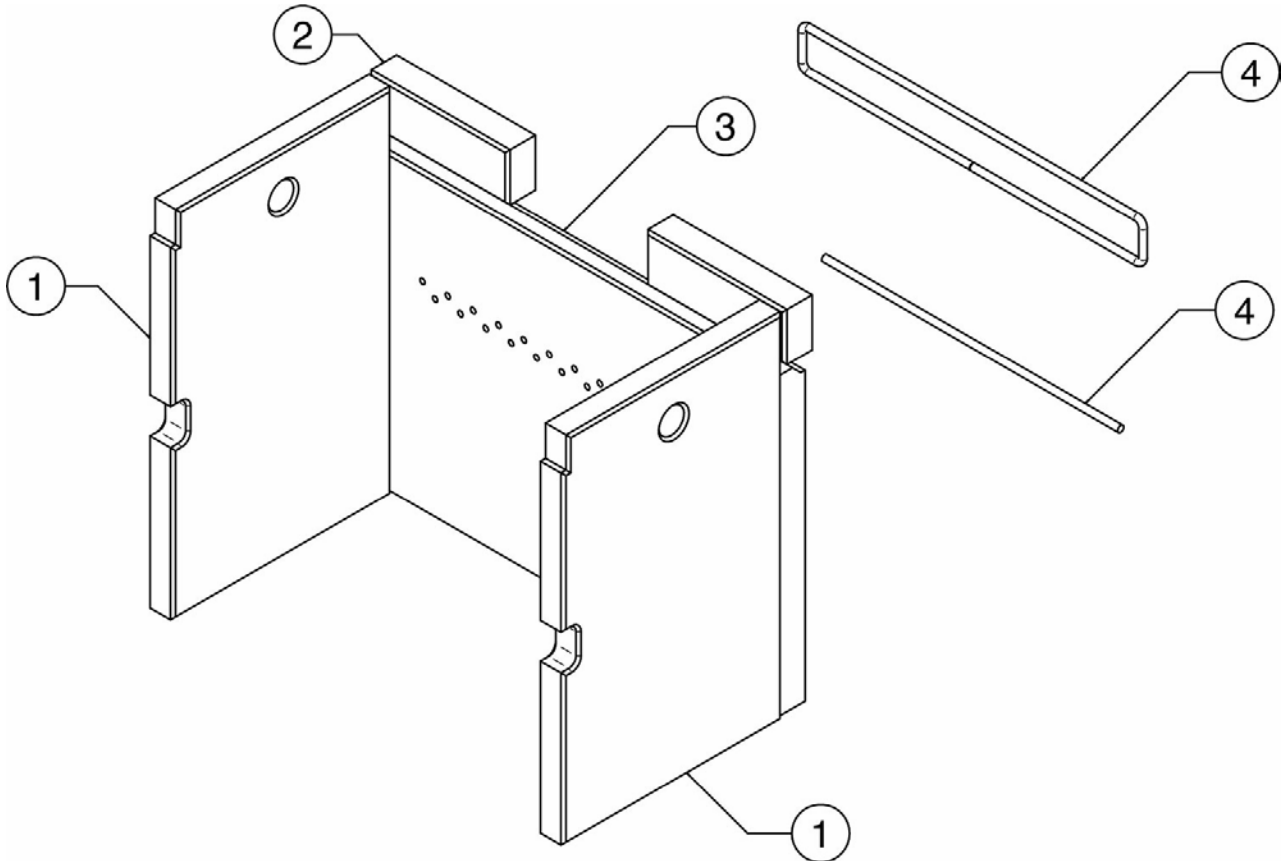

Do you have the correct appliance?

Before ordering your parts please ensure you have selected the correct appliance. To properly identify your appliance you will need to know your serial number and/or model number. Please use the following guide to help locate your data badge which contains your serial and model number information.

Ref.	Product Code		Description
1	CE8219		Vision/Vogue Midi Tall Eco WB Side Firebrick Dimensions: 218x484x25mm
2	CE8255		Vision/Vogue Midi/Sheraton 5 Eco/Chesterfield 5 WB Lower Rear Firebrick Dimensions: 137x47x30mm
3	CE8218		Vision/Vogue Midi Tall Eco WB Lower Rear Firebrick Dimensions: 400x427x30mm
4	4947		8mm White Rope Seal with Adhesive - 2m Pack 1060mm length required

Drawing: PR10853-3