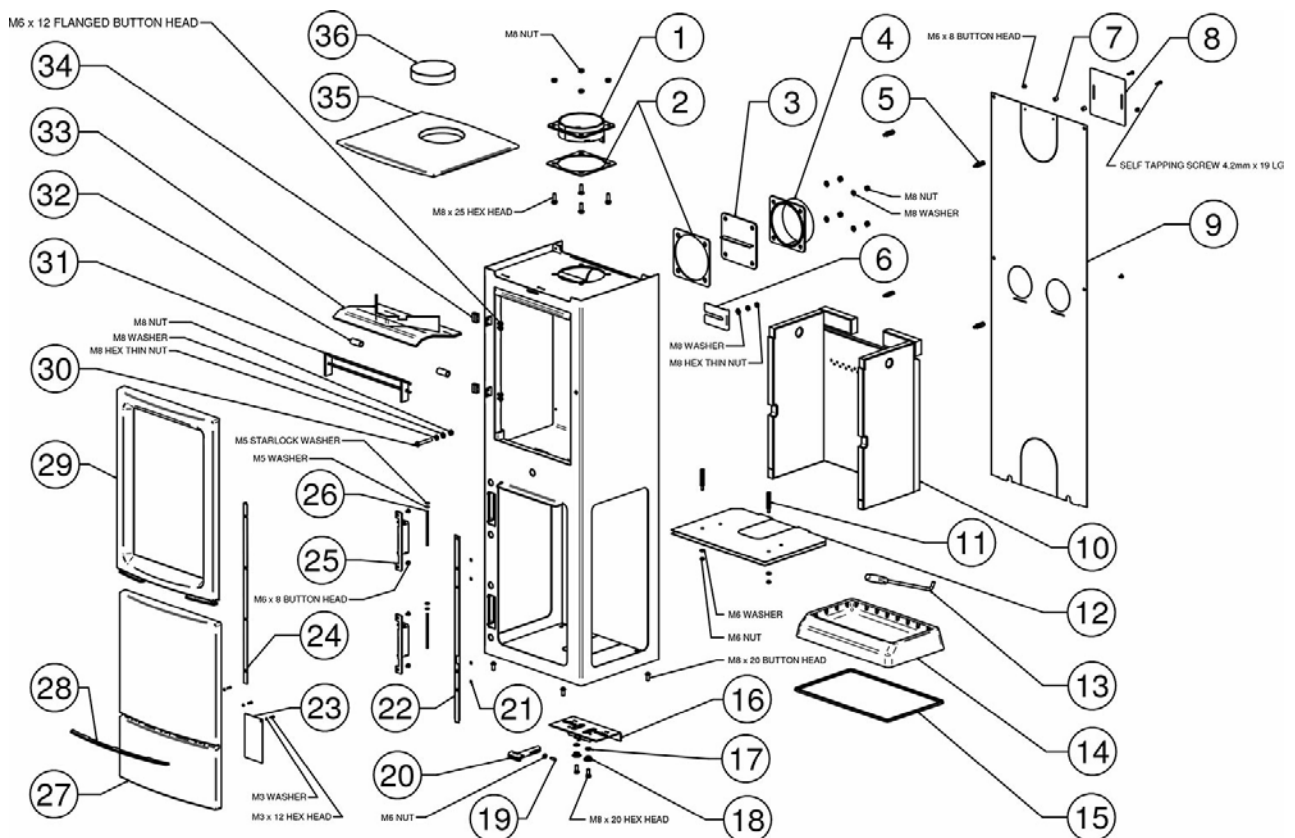

Vogue Midi Tall Highline Eco – Wood (VG-MIDTHLW1-E)

stovaxspares.com/appliance/stoves/vogue-eco-design-stoves/vogue-midi-tall-highline-eco/vogue-midi-tall-

Read MoreRead More

Ref.	Product Code		Description	
2	CE8417		Sheraton 5 Eco/Chesterfield 5 Flue Sealing Plate	
3	MEC10826		Vision/Vogue Midi/Sheraton 5 Eco Blanking Plate with Firebrick Support	
4	MEC10825		Vision/Vogue Small/Sheraton 5 Eco/Chesterfield 5 5" Rear Flue Adapter	
6	RA503845		Vision/Vogue/Sheraton 5 Eco/Chesterfield 5 Secondary Air Control Slider	
7	ME602207		Sheraton 5 Eco/Chesterfield 5 Heatshield Spacer	
8	ME602206		Sheraton 5 Eco/Chesterfield 5 Heatshield	
10	N/A		See Brick Assembly Tab	This part is not currently available.
13	MEC8788		Multifunction Tool	
14	CA7824		Vision Midi/Sheraton 5 Eco WB Cast Base	
15	4950		15mm x 2mm Self Adhesive Tape Seal - 2m Pack 1250mm length required.	
17	RVN- ME600409		Vision/Vogue O Ring	
18	ME601651		Vision/Vogue Air Control Top Hat	

Ref.	Product Code		Description	
19	FA500035		M6 x 20mm Spring Plunger - Single Plunger	
20	MEC10655		Vogue Air Control Handle	
23	N/A		Part of the carcass	This part is not currently available.
27	CA0850		Base Door Casting	
29	MEC10777		Vogue Midi Tall WB Complete Door Assembly	
30	ME601622		Vision/Vogue Midi Door Latch	
31	MEC10984		Vision/Vogue Midi Eco Log Guard	
32	ME601731		Vision/Vogue/Sheraton 5 Eco/Chesterfield 5 Baffle Extension Tube	
33	MEC10820		Vision/Vogue Midi/Sheraton 5 Eco Upper Baffle Plate	
34	MEC10682		Vision/Vogue/Sheraton 5 Eco Adjustable Door Hinge	
35	CA7912		Vogue Midi Tall Highline Top Plate	
36	CA7917		Vogue Midi Tall Highline Blanking Plug	
	M06NUTO		M6 Nut - Single Nut	