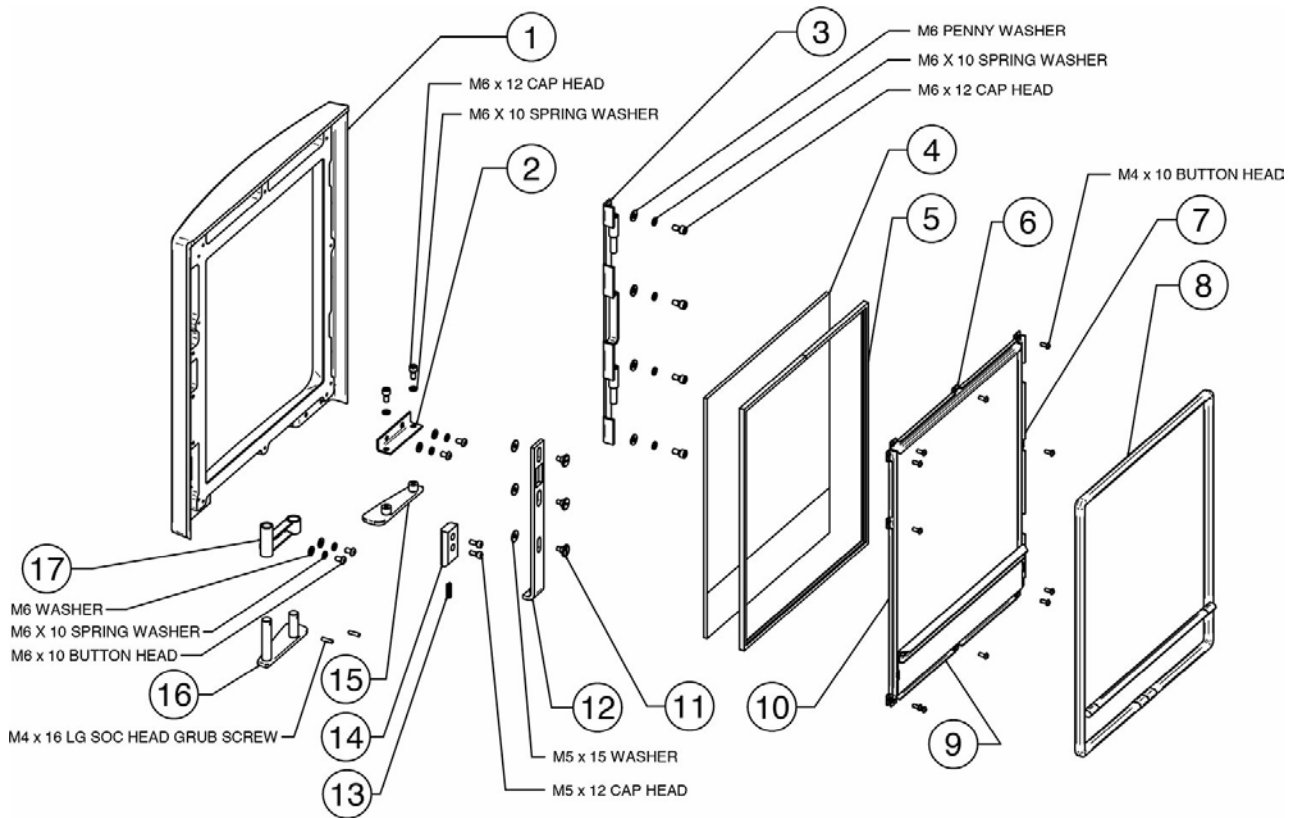

Ref.	Product Code		Description
1	CA7810		Vogue Midi Tall Door Frame
2	RA503930		Vision/Vogue Eco Door Bracket
3	MEC10736		Vision/Vogue/Sheraton 5 Hinge Plate Assembly
4	CE8297		Vogue Midi Eco Tall MF Door Glass Dimensions: 321x502x5mm
5	4950		15mm x 2mm Self Adhesive Tape Seal - 2m Pack 1655mm length required
6	RA503934		Vogue Midi/Sheraton 5 Eco/Chesterfield 5 WB Upper and Lower Door Rope Channel