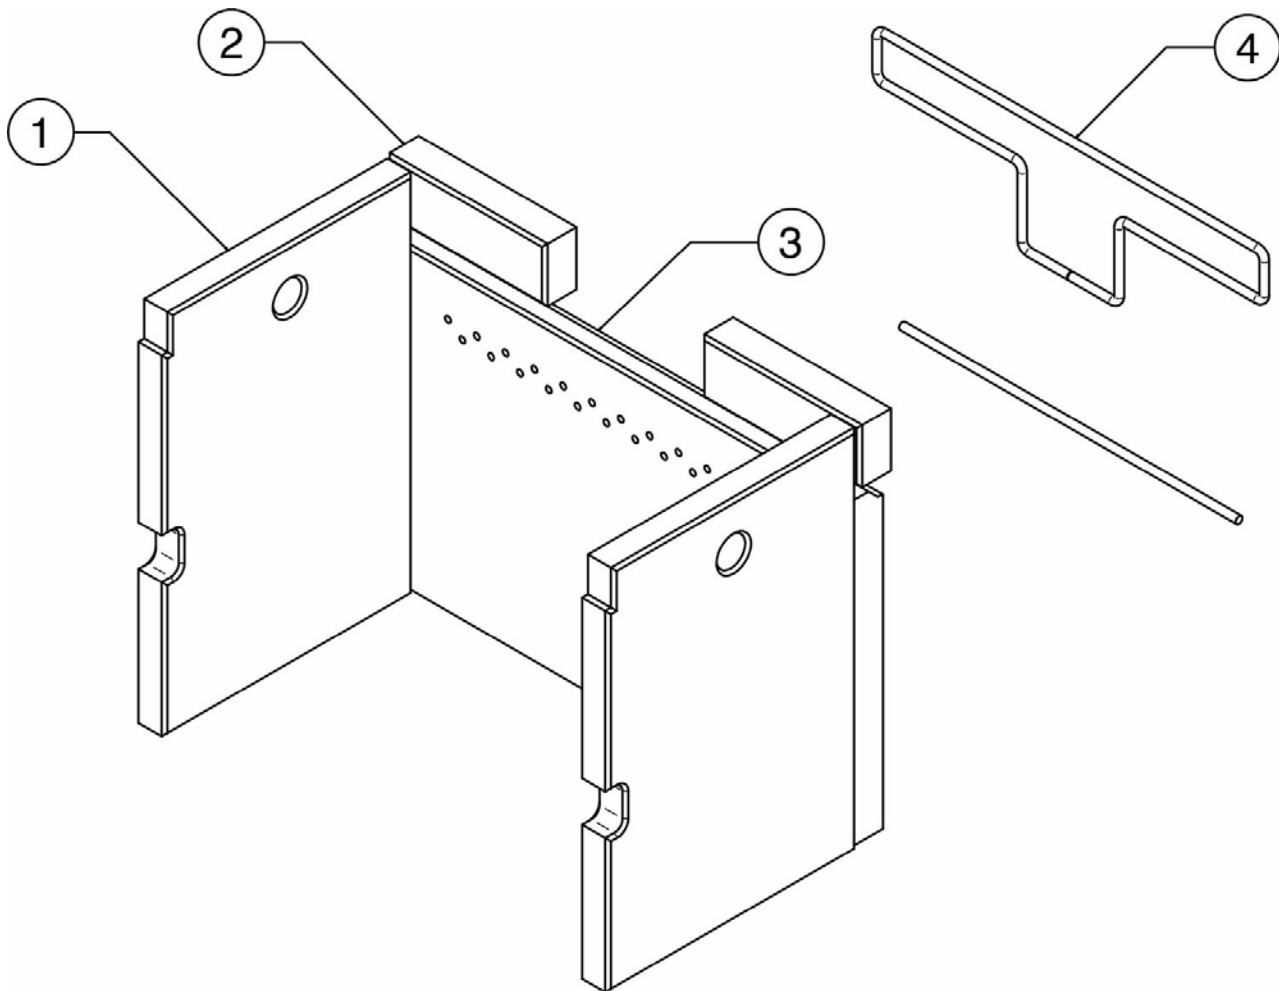

Ref.	Product Code		Description
1	CE8295		Vision/Vogue Midi Eco Tall MF Side Firebrick Dimensions: 218x454x25mm
2	CE8255		Vision/Vogue Midi/Sheraton 5 Eco/Chesterfield 5 WB Lower Rear Firebrick Dimensions: 137x47x30mm
3	CE8296		Vogue Midi Eco Tall MF Lower Rear Firebrick Dimensions: 400x397x30mm
4	4947		8mm White Rope Seal with Adhesive - 2m Pack 1060mm length required

Drawing: PR10932

Do you have the correct appliance?

Before ordering your parts please ensure you have selected the correct appliance. To