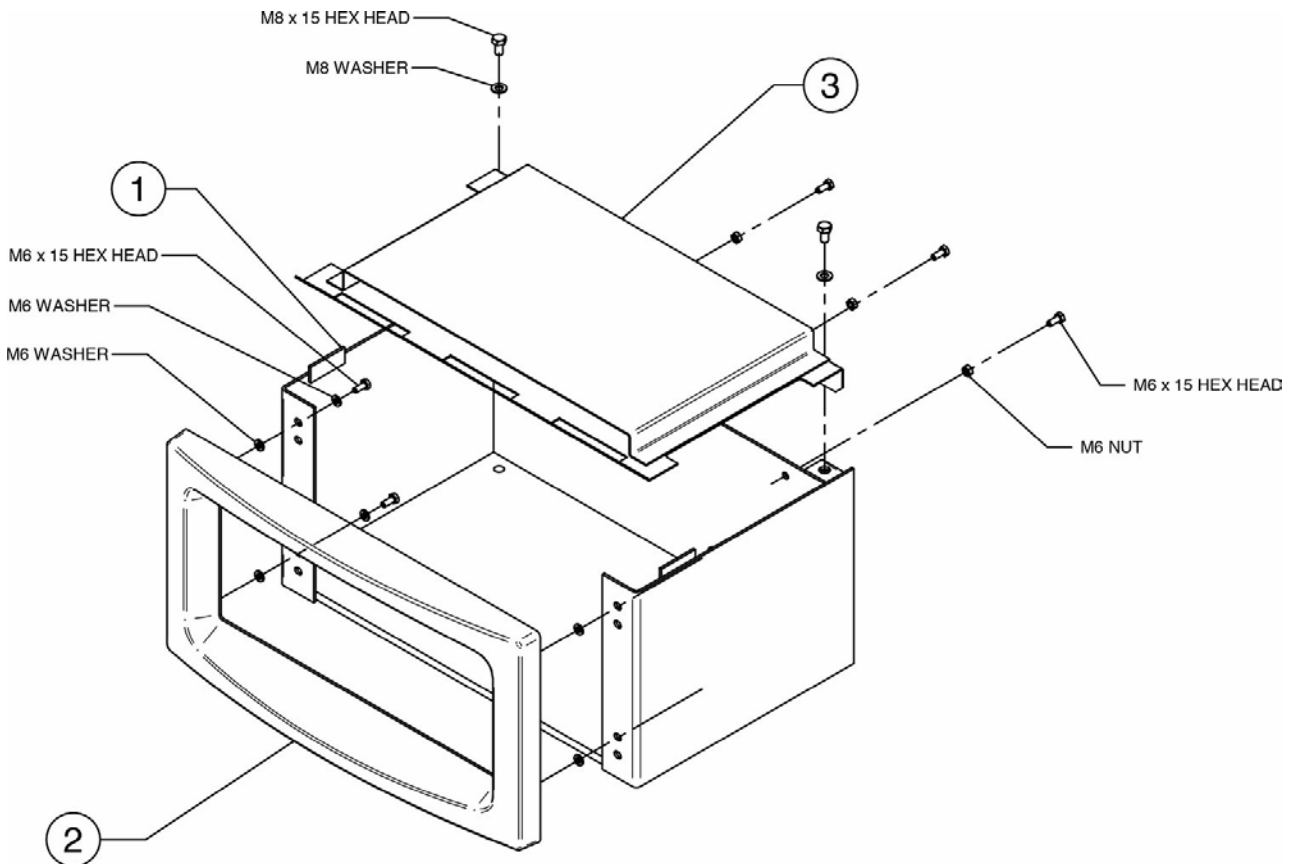

Do you have the correct appliance?

Before ordering your parts please ensure you have selected the correct appliance. To properly identify your appliance you will need to know your serial number and/or model number. Please use the following guide to help locate your data badge which contains your serial and model number information.

[Read More](#)

Ref.	Product Code	Description	Price (inc VAT)

Drawing: PR10855-2

Do you have the correct appliance?

Before ordering your parts please ensure you have selected the correct appliance. To properly identify your appliance you will need to know your serial number and/or model number. Please use the following guide to help locate your data badge which contains your serial and model number information.