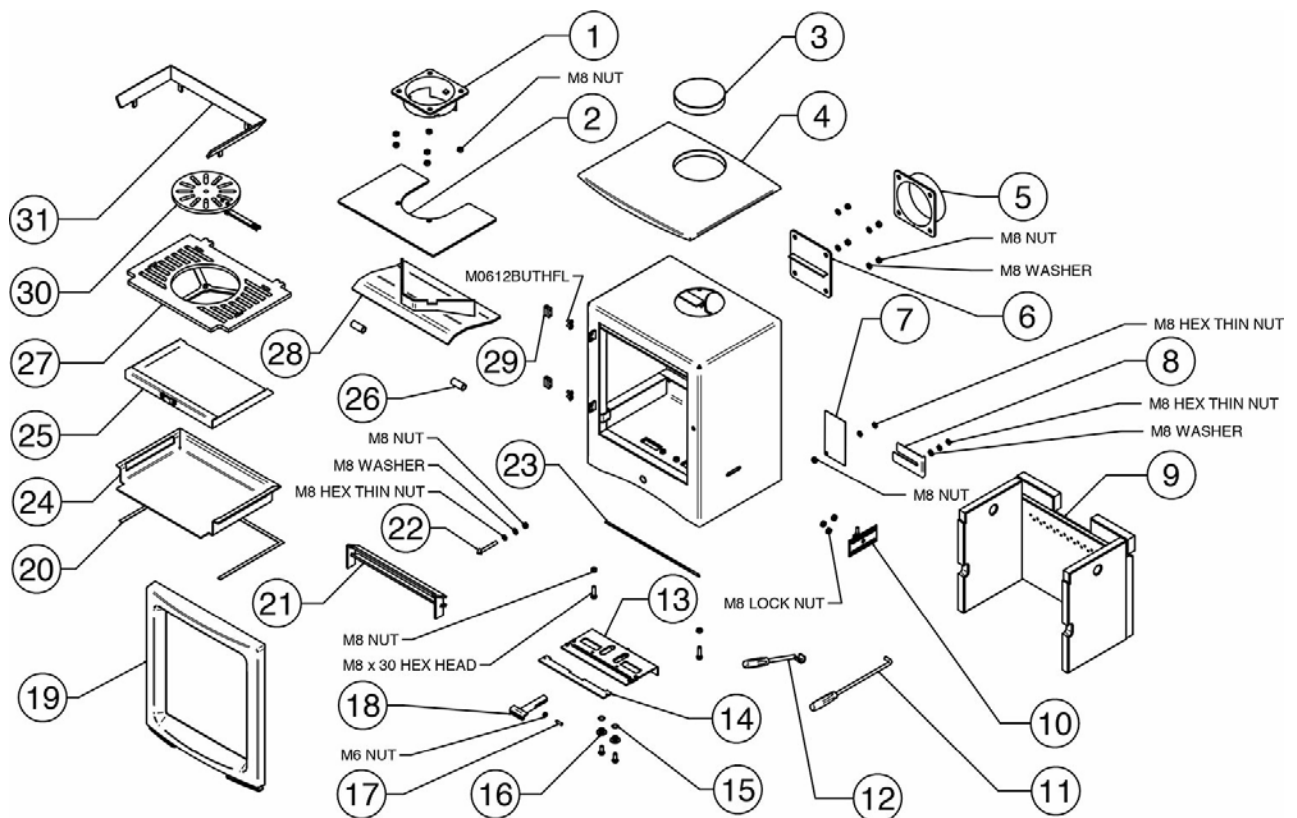

Vogue Midi Tall Eco – Multi Fuel (VG-MIDTM-E)

stovaxspares.com/appliance/stoves/vogue-eco-design-stoves/vogue-midi-tall-eco/vogue-midi-tall-eco

Read More

Ref.	Product Code		Description	
1	MEC11204		Vision/Vogue Midi Eco 5in Flue Adapter	
2	ME601733		Vision/Vogue Midi Eco Inner Top Plate	
3	CA7799		Vogue Midi Cast Top Plug	
4	CA7798		Vogue Midi Top Plate	
5	MEC10825		Vision/Vogue Small/Sheraton 5 Eco/Chesterfield 5 5" Rear Flue Adapter	
6	MEC10826		Vision/Vogue Midi/Sheraton 5 Eco Blanking Plate with Firebrick Support	
7	ME500717		Data Plate Mount	
8	RA503845		Vision/Vogue/Sheraton 5 Eco/Chesterfield 5 Secondary Air Control Slider	
9	N/A		See Brick Assembly Tab	This part is not currently available.
10	MEC8644		View 3/5/8/Vision/Vogue/CL3/CL5/CL8 MF Riddling Slider	
11	MEC8788		Multifunction Tool	
12	MEC8793		Ashpan Tool	
13	MEC11074		Vision/Vogue Midi Tall Eco Air Control Assembly	

Ref.	Product Code		Description
15	RVN-ME600409		Vision/Vogue O Ring
16	ME601651		Vision/Vogue Air Control Top Hat
17	FA500035		M6 x 20mm Spring Plunger - Single Plunger
18	MEC10655		Vogue Air Control Handle
19	MEC11081		Vogue Midi Tall Eco MF Complete Door Assembly
20	4949		10mm x 2mm Self Adhesive Tape Seal - 2m Pack 826mm length required
21	MEC10984		Vision/Vogue Midi Eco Log Guard
22	ME601622		Vision/Vogue Midi Door Latch
23	4998		20mm x 2mm Black Self Adhesive Insulation Tape - 2m Pack 338mm length required
24	RA504103		Vision/Vogue Midi/Sheraton 5 Eco MF Ashpan Tray
25	MEC11099		Vision/Vogue Midi Eco MF Ashpan
26	ME601731		Vision/Vogue/Sheraton 5 Eco/Chesterfield 5 Baffle Extension Tube

Ref.	Product Code		Description
1	CA7810		Vogue Midi Tall Door Frame
2	RA503930		Vision/Vogue Eco Door Bracket
3	MEC10736		Vision/Vogue/Sheraton 5 Hinge Plate Assembly
4	CE8297		Vogue Midi Eco Tall MF Door Glass Dimensions: 321x502x5mm
5	4950		15mm x 2mm Self Adhesive Tape Seal - 2m Pack 1655mm length required
6	RA503934		Vogue Midi/Sheraton 5 Eco/Chesterfield 5 WB Upper and Lower Door Rope Channel