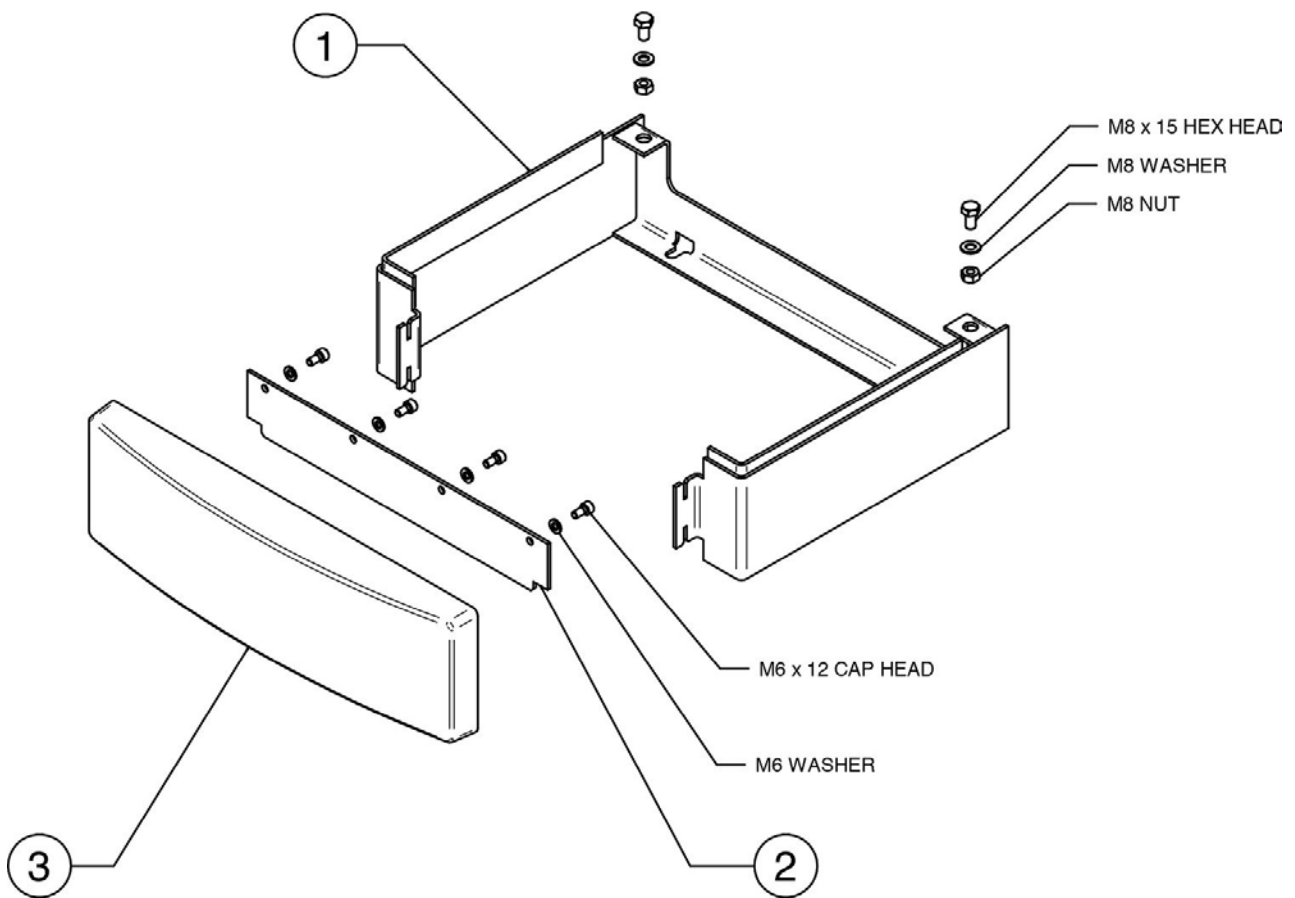

properly identify your appliance you will need to know your serial number and/or model number. Please use the following guide to help locate your data badge which contains your serial and model number information.

Read More

Ref.	Product Code		Description	
1	VG-MID-BP		Vogue Midi Plinth Base Assembly including parts 2 and 3	
2	N/A		See part 1	This part is not currently available.
3	CA7797		Vogue Midi Base Plinth	
	M08NUTO		M8 Nut - Single Nut	

Drawing: PR10851