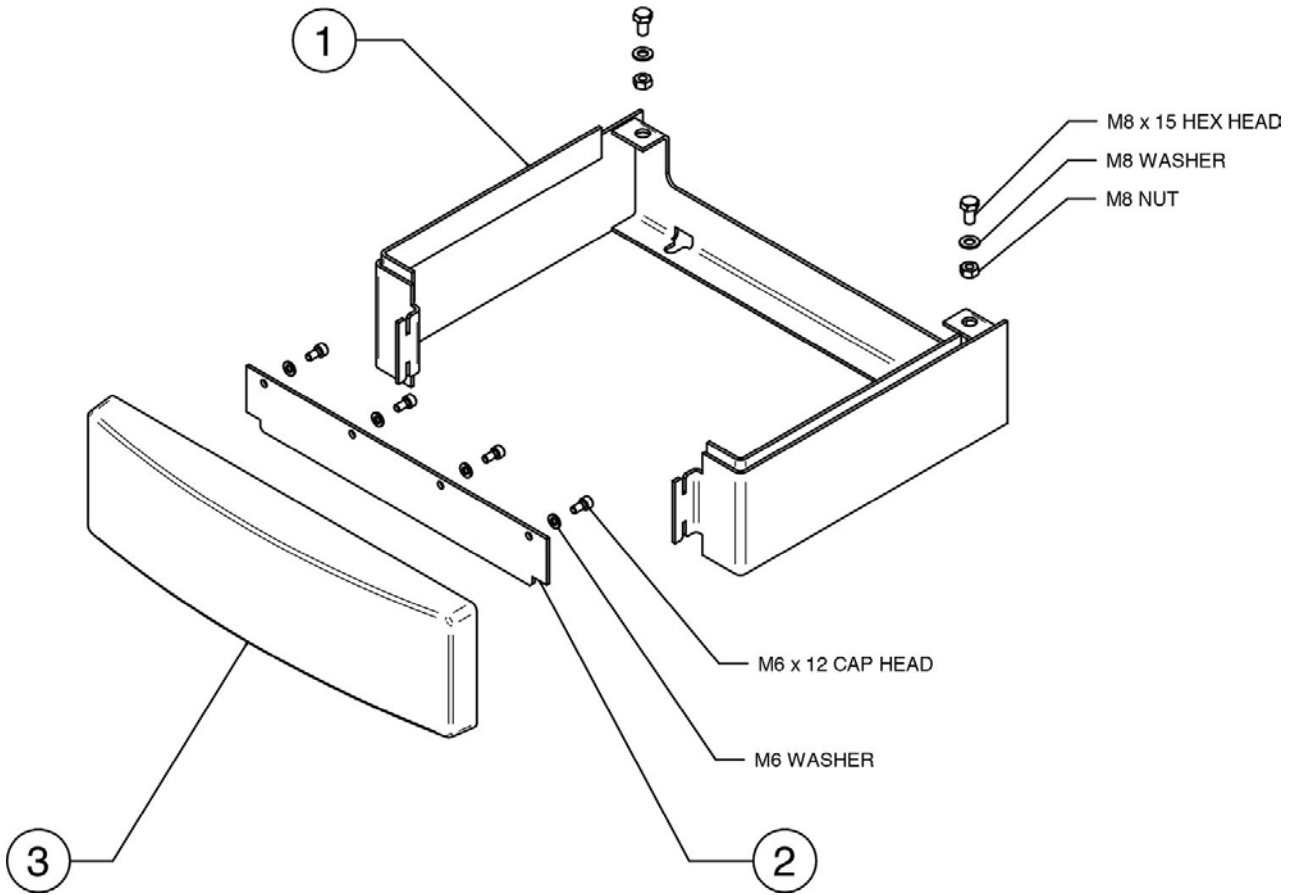

Read More

Ref.	Product Code	Description
1	VG-MID-BP	Vogue Midi Plinth Base Assembly including parts 2 and 3
2	N/A	See part 1 This part is not currently available.
3	CA7797	Vogue Midi Base Plinth
	M08NUTO	M8 Nut - Single Nut

Drawing: PR10851

Do you have the correct appliance?

Before ordering your parts please ensure you have selected the correct appliance. To properly identify your appliance you will need to know your serial number and/or model