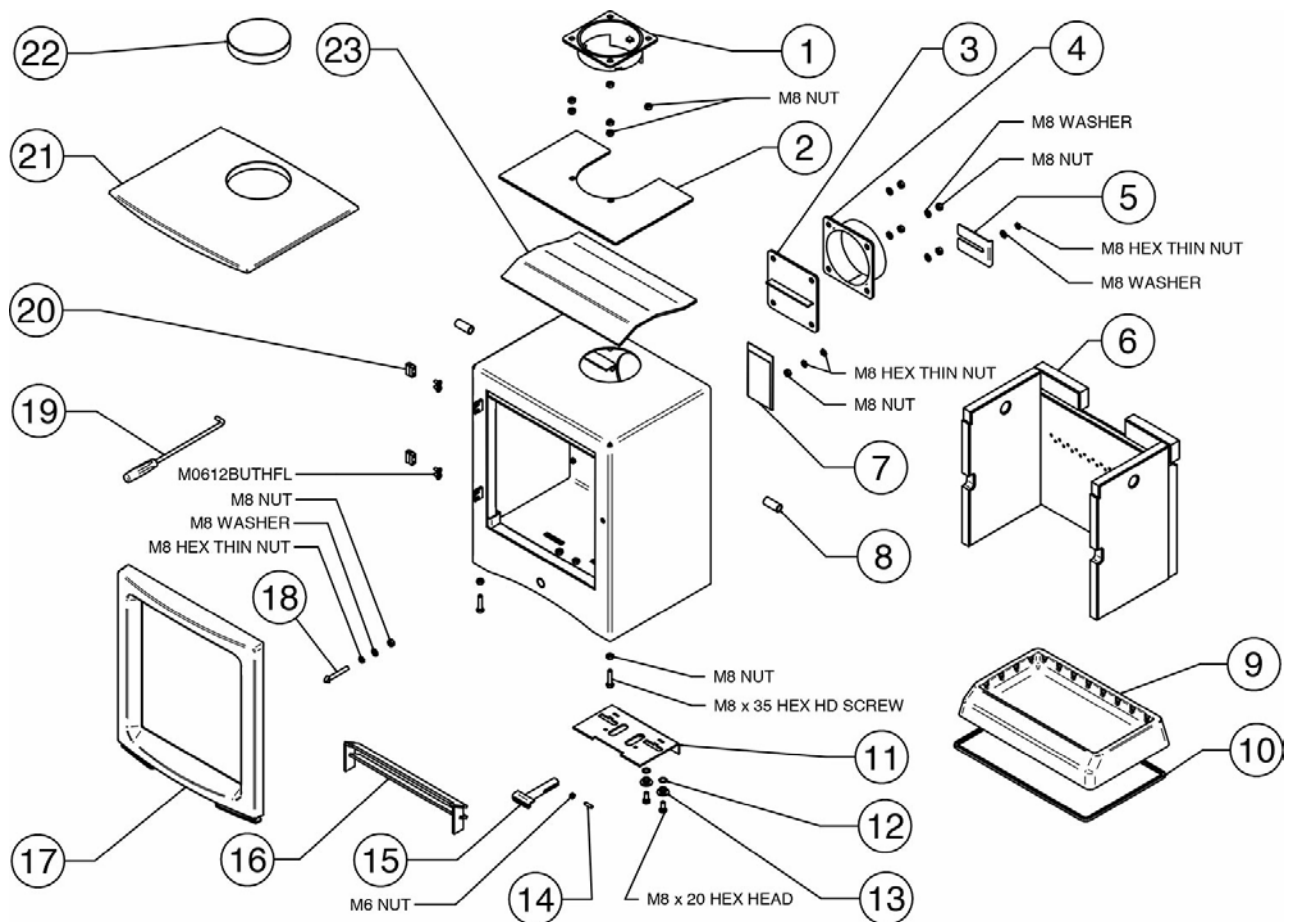

Vogue Midi Eco – Wood (VG-MIDW-E)

stovaxspares.com/appliance/stoves/vogue-eco-design-stoves/vogue-medium-eco/vogue-midi-eco-wood-

Read More

Ref.	Product Code		Description	
1	MEC11204		Vision/Vogue Midi Eco 5in Flue Adapter	
2	ME601733		Vision/Vogue Midi Eco Inner Top Plate	
3	MEC10826		Vision/Vogue Midi/Sheraton 5 Eco Blanking Plate with Firebrick Support	
4	MEC10825		Vision/Vogue Small/Sheraton 5 Eco/Chesterfield 5 5" Rear Flue Adapter	
5	RA503845		Vision/Vogue/Sheraton 5 Eco/Chesterfield 5 Secondary Air Control Slider	
6	N/A		See Brick Assembly Tab	This part is not currently available.
7	ME500717		Data Plate Mount	
8	ME601731		Vision/Vogue/Sheraton 5 Eco/Chesterfield 5 Baffle Extension Tube	
9	CA7824		Vision Midi/Sheraton 5 Eco WB Cast Base Dimensions: 402x246x65mm	
10	4950		15mm x 2mm Self Adhesive Tape Seal - 2m Pack 1250mm length required	
11	MEC10983		Vision/Vogue Midi Eco WB Air Control Assembly	
12	RVN-ME600409		Vision/Vogue O Ring	

Ref.	Product Code	Description
------	--------------	-------------

1

CA7796

Vogue Midi Door Frame

2

RA503930

Vision/Vogue Eco Door Bracket

Ref.	Product Code		Description
3	MEC10736		Vision/Vogue/Sheraton 5 Hinge Plate Assembly
4	CE8191		Vogue Midi/Sheraton 5 Eco WB Door Glass Dimensions: 318x360x5mm
5	4950		15mm x 2mm Self Adhesive Tape Seal - 2m Pack 1350mm length required
6	RA503934		Vogue Midi/Sheraton 5 Eco/Chesterfield 5 WB Upper and Lower Door Rope Channel
7	RA503935		Vogue Midi WB Left Hand Door Rope Channel
8	5700		13mm Black Door Rope Seal with Adhesive - 2m Pack 1420mm length required
9	RA503937		Vogue Midi WB Right Hand Door Rope Channel
10	ME601628		Vogue 16mm Large Shoulder Screw
11	MEC10735		Vogue Midi/Small Door Catch Slider
12	FA9508		6mm x 22mm Spring
13	MEC11530		Vogue Midi/Small Left Hand Door Handle
14	MEC10593		Vogue Midi/Small Right Hand Door Handle