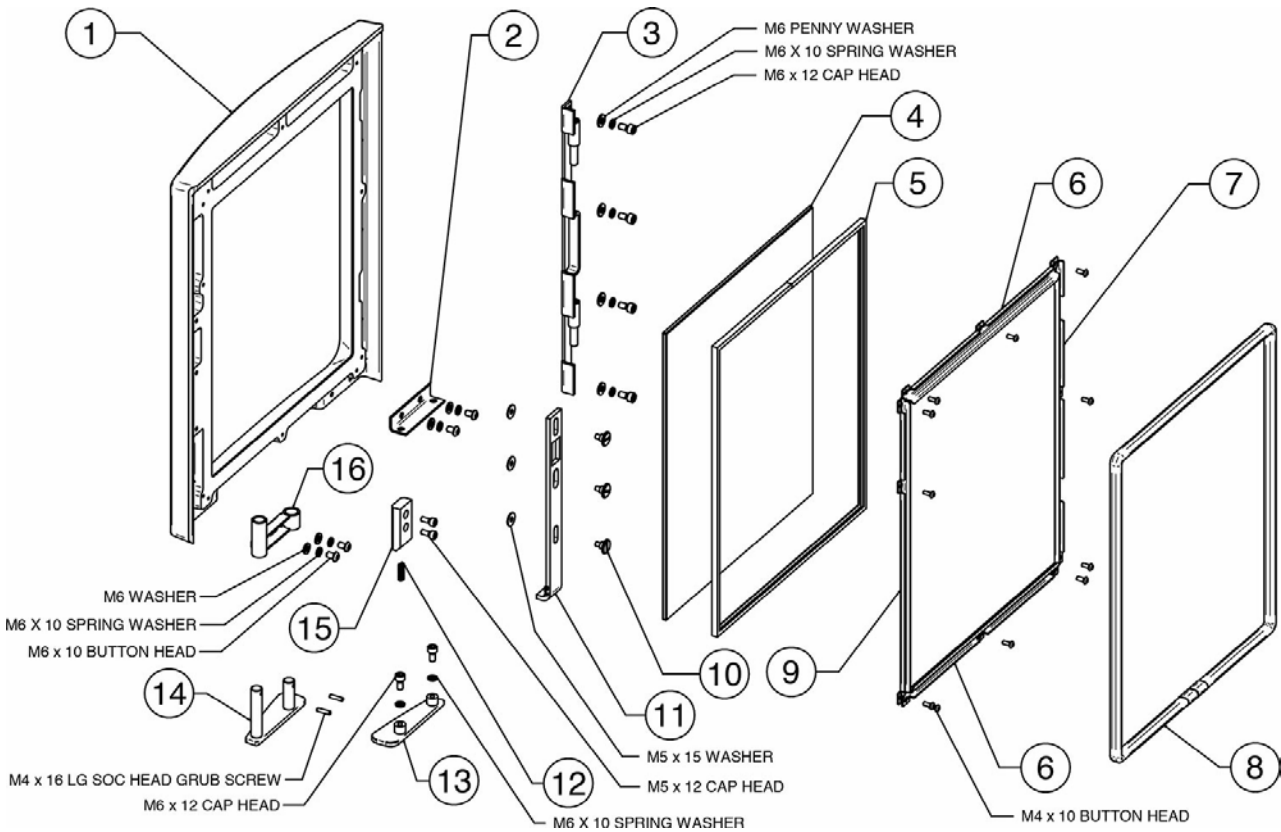

Ref.	Product Code	Description
------	--------------	-------------

RVAC111

M8 Hex Thin Nut - Single Nut

Drawing: PR11100-1

Do you have the correct appliance?

Before ordering your parts please ensure you have selected the correct appliance. To properly identify your appliance you will need to know your serial number and/or model number. Please use the following guide to help locate your data badge which contains your serial and model number information.

Ref.	Product Code	Description
------	--------------	-------------

1

CA7796

Vogue Midi Door Frame

2

RA503930

Vision/Vogue Eco Door Bracket

Ref.	Product Code		Description
3	MEC10736		Vision/Vogue/Sheraton 5 Hinge Plate Assembly
4	CE8191		Vogue Midi/Sheraton 5 Eco WB Door Glass Dimensions: 318x360x5mm
5	4950		15mm x 2mm Self Adhesive Tape Seal - 2m Pack 1350mm length required
6	RA503934		Vogue Midi/Sheraton 5 Eco/Chesterfield 5 WB Upper and Lower Door Rope Channel
7	RA503935		Vogue Midi WB Left Hand Door Rope Channel
8	5700		13mm Black Door Rope Seal with Adhesive - 2m Pack 1420mm length required
9	RA503937		Vogue Midi WB Right Hand Door Rope Channel
10	ME601628		Vogue 16mm Large Shoulder Screw
11	MEC10735		Vogue Midi/Small Door Catch Slider
12	FA9508		6mm x 22mm Spring
13	MEC11530		Vogue Midi/Small Left Hand Door Handle
14	MEC10593		Vogue Midi/Small Right Hand Door Handle