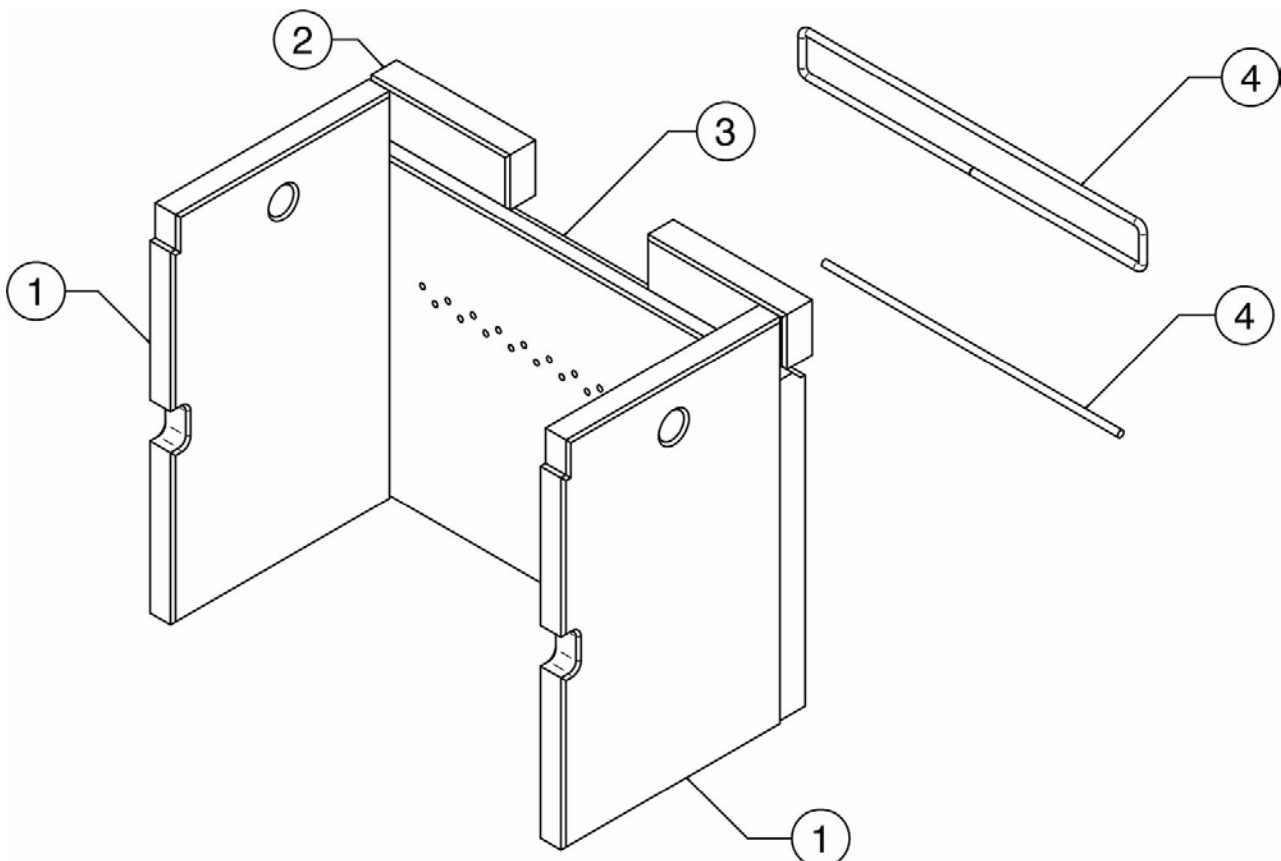

Ref.	Product Code		Description
15	ME601660		Vogue Door Catch Block
16	MEC10653		Vogue Door Handle Bracket
	M0410BUTH		M4 x 10mm Button Head Socket Screw - Single Screw
	M06WASHPEN		M6 Penny Washer - Single Washer

Drawing: PR10675-4

Do you have the correct appliance?

Before ordering your parts please ensure you have selected the correct appliance. To properly identify your appliance you will need to know your serial number and/or model number. Please use the following guide to help locate your data badge which contains your serial and model number information.