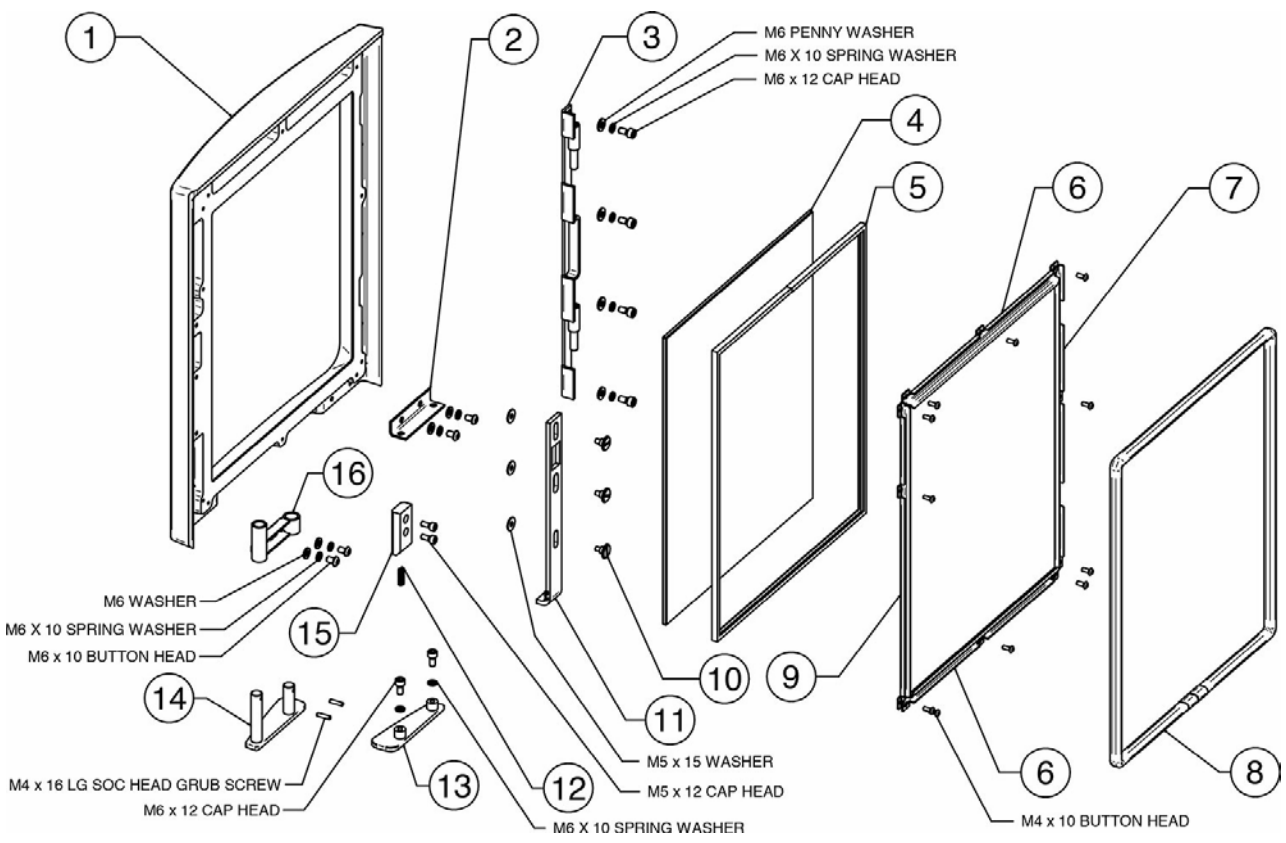

Vogue Medium Eco – Wood (VG-MEDW-E)

stovaxspares.com/appliance/stoves/vogue-eco-design-stoves/vogue-medium-eco-2/vogue-eco-medium-

Read More

Ref.	Product Code		Description	
1	MEC10754		Vision/Vogue Medium Eco 6" Flue Adapter	
2	ME601839		Vision Medium Inner Top Plate	
3	MEC10766		Vision Medium Flue Blank with Brick Shelf	
4	MEC10827		Vision/Vogue Medium Eco 6in Rear Flu Adapter	
5	RA504109		Vision/Vogue Medium/Sheraton 5 Wide Eco Secondary Air Control Slider	
6	MEC10753		Vision/Vogue Medium Eco WB Complete Firebrick Assembly	
6	N/A		See Brick Assembly Tab	This part is not currently available.
7	ME500717		Data Plate Mount	
8	ME601731		Vision/Vogue/Sheraton 5 Eco/Chesterfield 5 Baffle Extension Tube	
9	CA7832		Vision/Vogue Medium Eco WB Cast Base Dimensions: 510x260x65mm	
10	4950		15mm x 2mm Self Adhesive Tape Seal - 2m Pack 1495mm length required	
11	MEC10751		Vision/Vogue Medium Eco WB Air Control Main Plate	

Ref.	Product Code	Description
1	CA7809	 Vogue Medium Eco Door Frame

Ref.	Product Code		Description
2	RA503930		Vision/Vogue Eco Door Bracket
3	MEC10736		Vision/Vogue/Sheraton 5 Hinge Plate Assembly
4	CE8233		Vogue Medium/Sheraton 5 Wide Eco WB Door Glass Dimensions: 429x449x5mm430x450x5mm
5	4950		15mm x 2mm Self Adhesive Tape Seal - 2m Pack 1350mm length required
6	RA504087		Vogue Medium/Sheraton 5 Upper Door Rope Channel
7	RA504089		Vogue Medium Left Hand Side Rope Channel
8	5700		13mm Black Door Rope Seal with Adhesive - 2m Pack 1570mm length required
9	RA504088		Vogue Medium Right Hand Side Rope Channel
10	ME601628		Vogue 16mm Large Shoulder Screw
11	MEC10765		Vogue Medium Door Catch Slider
12	FA9508		6mm x 22mm Spring
15	ME601660		Vogue Door Catch Block