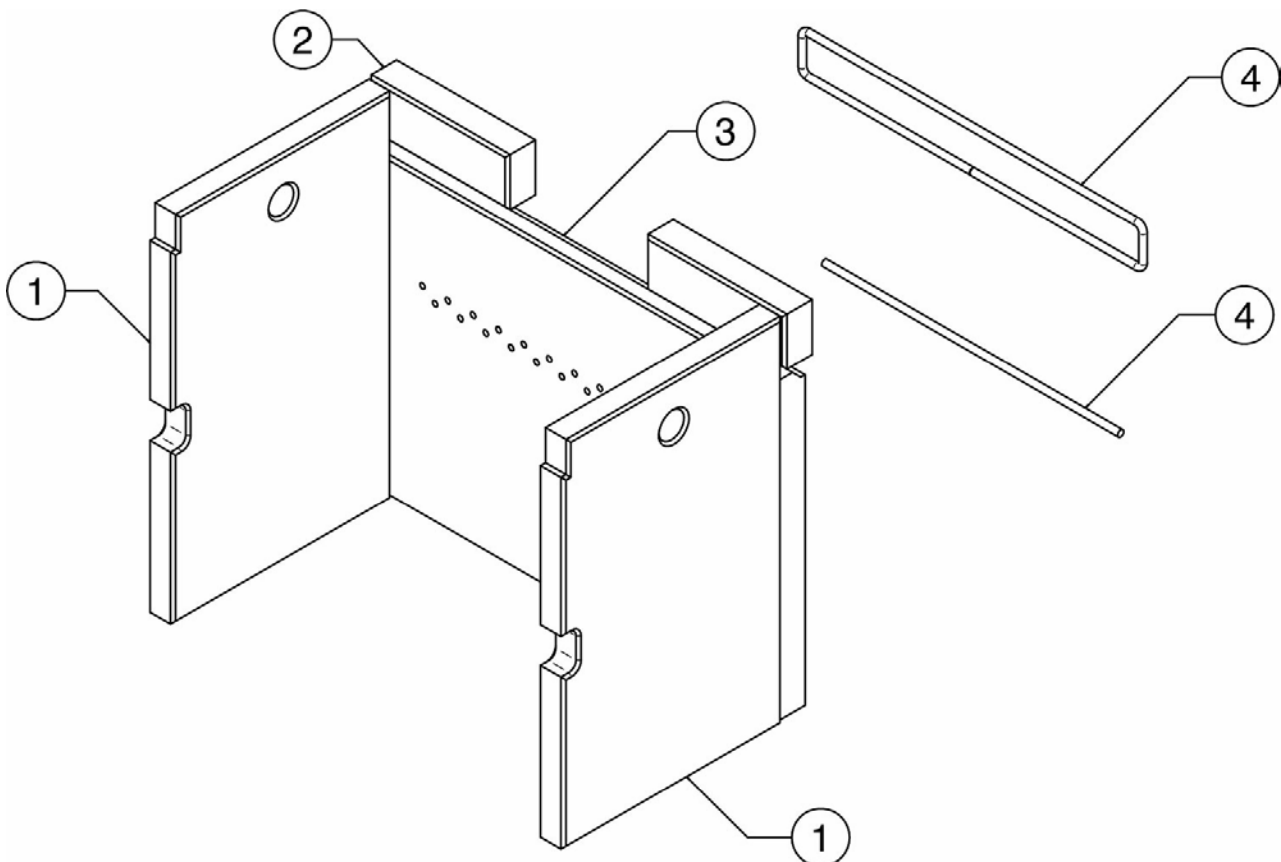

Ref.	Product Code		Description
16	MEC10653		Vogue Door Handle Bracket
	M0410BUTH		M4 x 10mm Button Head Socket Screw - Single Screw
	M06WASHPEN		M6 Penny Washer - Single Washer

Drawing: PR10675-4

Do you have the correct appliance?

Before ordering your parts please ensure you have selected the correct appliance. To properly identify your appliance you will need to know your serial number and/or model number. Please use the following guide to help locate your data badge which contains your serial and model number information.