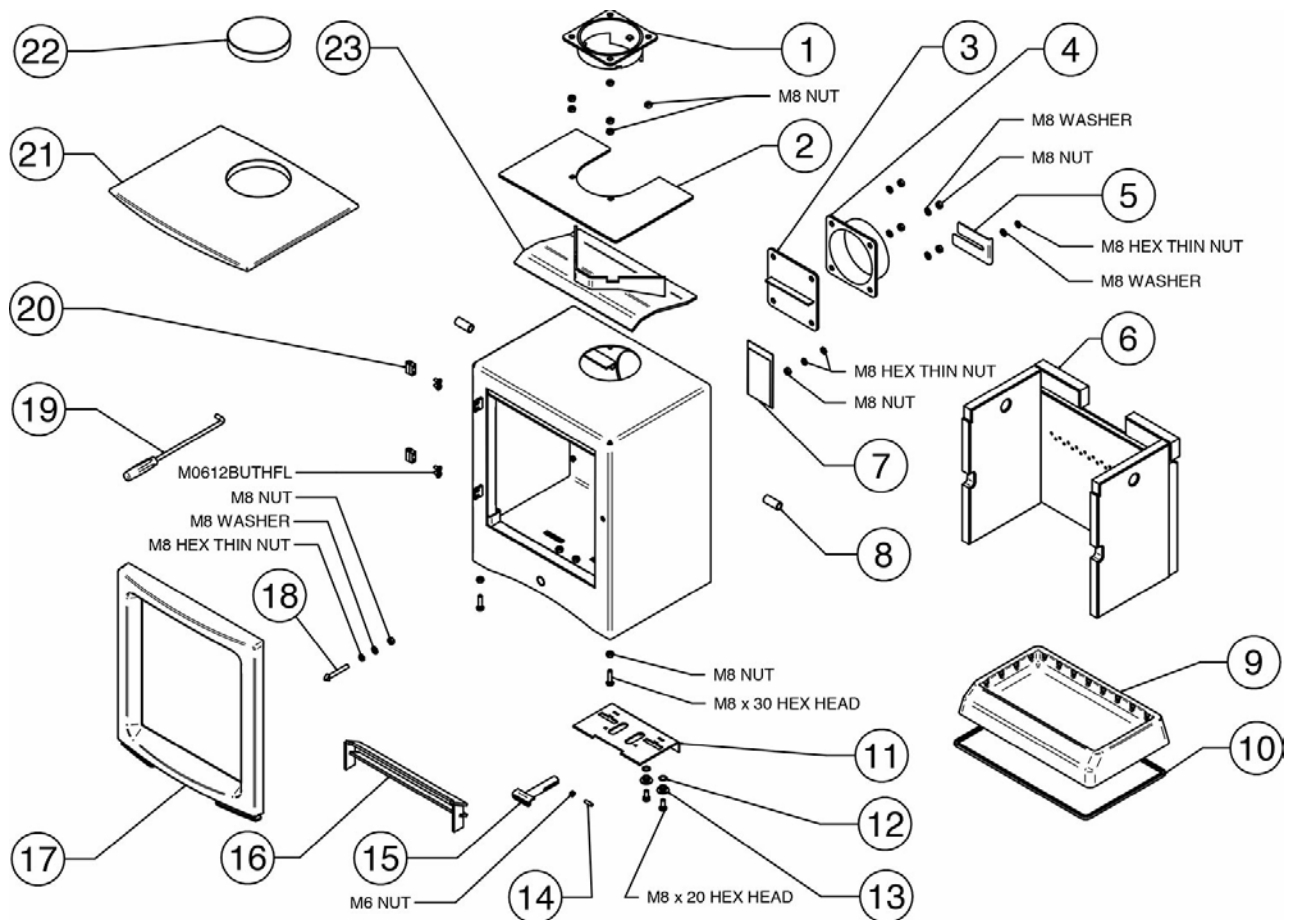

Vogue Medium Eco – Wood (VG-MEDW-E)

stovaxspares.com/appliance/stoves/vogue-eco-design-stoves/vogue-medium-eco-2/vogue-eco-medium-

Read More

Ref.	Product Code		Description	
1	MEC10754		Vision/Vogue Medium Eco 6" Flue Adapter	
2	ME601839		Vision Medium Inner Top Plate	
3	MEC10766		Vision Medium Flue Blank with Brick Shelf	
4	MEC10827		Vision/Vogue Medium Eco 6in Rear Flu Adapter	
5	RA504109		Vision/Vogue Medium/Sheraton 5 Wide Eco Secondary Air Control Slider	
6	MEC10753		Vision/Vogue Medium Eco WB Complete Firebrick Assembly	
6	N/A		See Brick Assembly Tab	This part is not currently available.
7	ME500717		Data Plate Mount	
8	ME601731		Vision/Vogue/Sheraton 5 Eco/Chesterfield 5 Baffle Extension Tube	
9	CA7832		Vision/Vogue Medium Eco WB Cast Base Dimensions: 510x260x65mm	
10	4950		15mm x 2mm Self Adhesive Tape Seal - 2m Pack 1495mm length required	
11	MEC10751		Vision/Vogue Medium Eco WB Air Control Main Plate	

Ref.	Product Code	Description
1	CA7809	 Vogue Medium Eco Door Frame

Ref.	Product Code		Description
2	RA503930		Vision/Vogue Eco Door Bracket
3	MEC10736		Vision/Vogue/Sheraton 5 Hinge Plate Assembly
4	CE8233		Vogue Medium/Sheraton 5 Wide Eco WB Door Glass Dimensions: 429x449x5mm430x450x5mm
5	4950		15mm x 2mm Self Adhesive Tape Seal - 2m Pack 1350mm length required
6	RA504087		Vogue Medium/Sheraton 5 Upper Door Rope Channel
7	RA504089		Vogue Medium Left Hand Side Rope Channel
8	5700		13mm Black Door Rope Seal with Adhesive - 2m Pack 1570mm length required
9	RA504088		Vogue Medium Right Hand Side Rope Channel
10	ME601628		Vogue 16mm Large Shoulder Screw
11	MEC10765		Vogue Medium Door Catch Slider
12	FA9508		6mm x 22mm Spring
15	ME601660		Vogue Door Catch Block