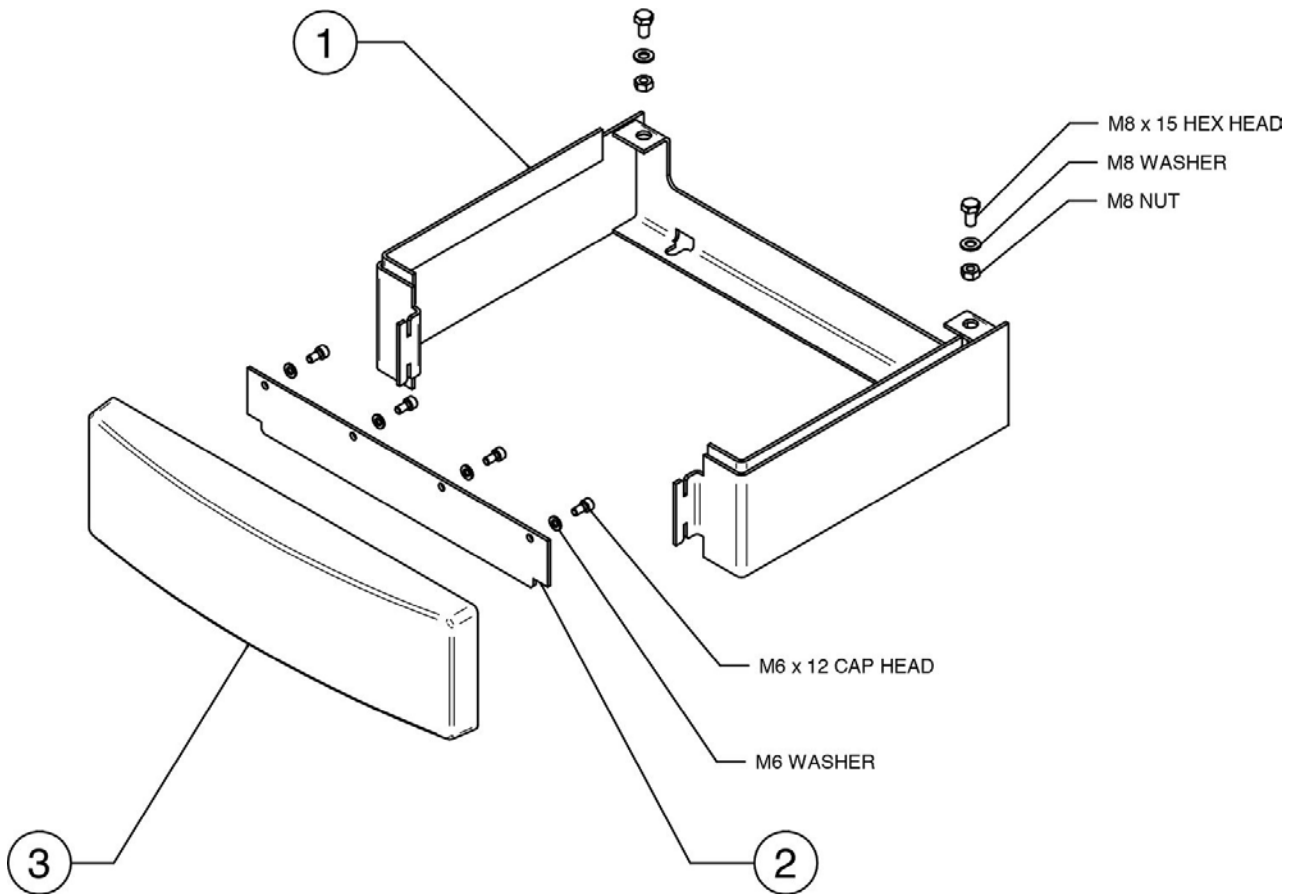

Read More

Ref.	Product Code		Description	
1	VG-MED-BP		Vogue Medium Plinth Base Assembly including parts 2 and 3	
2	N/A		See part 1	This part is not currently available.
3	CA7811		Vogue Medium Cast Plinth	
	M08NUTO		M8 Nut - Single Nut	

Drawing: PR10851

Do you have the correct appliance?

Before ordering your parts please ensure you have selected the correct appliance. To properly identify your appliance you will need to know your serial number and/or model