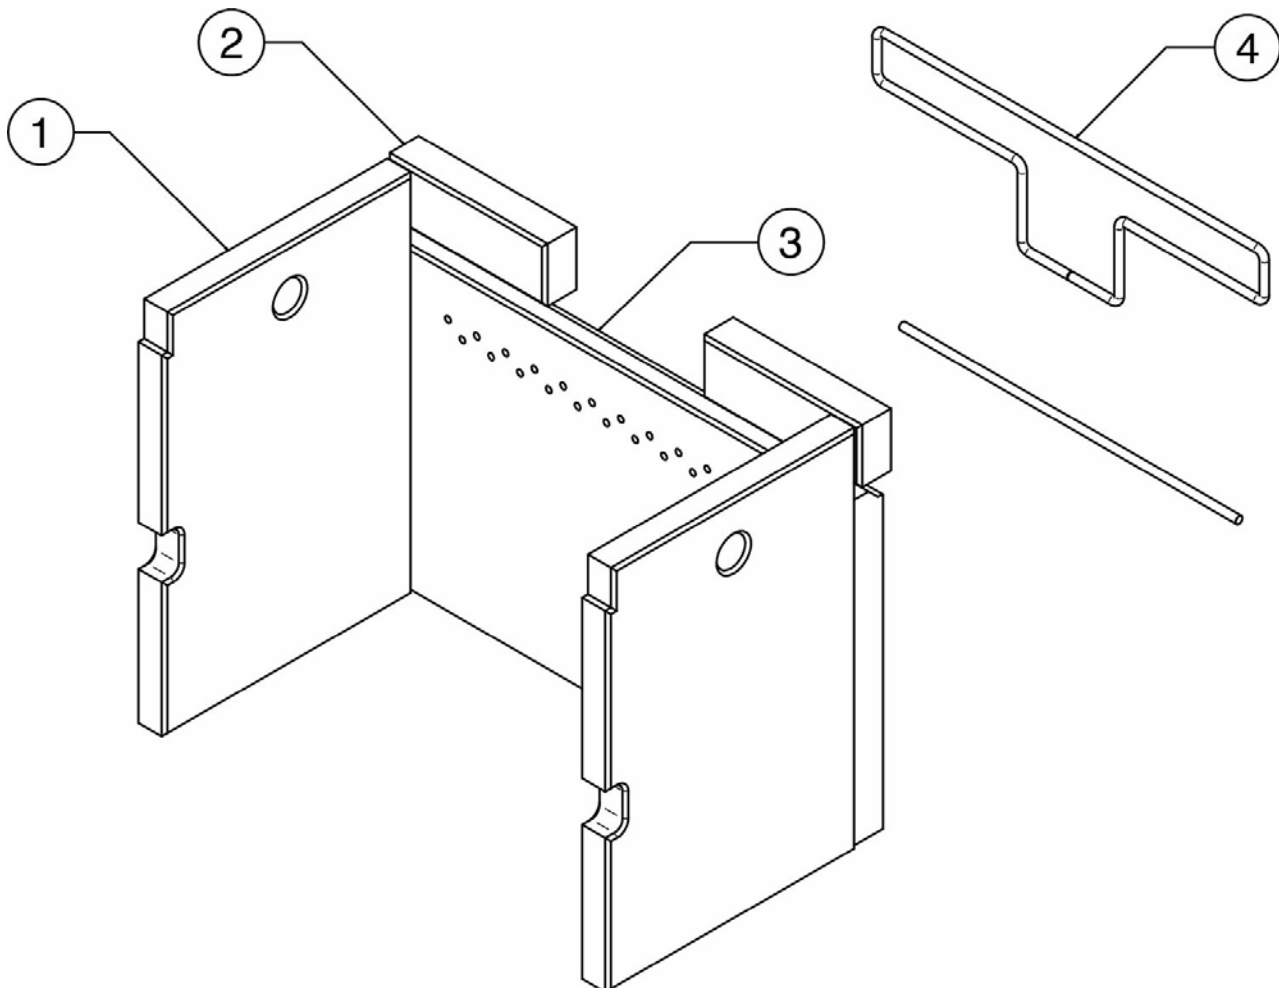

Ref.	Product Code		Description
1	CE8295		Vision/Vogue Midi Eco Tall MF Side Firebrick Dimensions: 218x454x25mm
2	CE8255		Vision/Vogue Midi/Sheraton 5 Eco/Chesterfield 5 WB Lower Rear Firebrick Dimensions: 137x47x30mm
3	CE8296		Vogue Midi Eco Tall MF Lower Rear Firebrick Dimensions: 400x397x30mm
4	4947		8mm White Rope Seal with Adhesive - 2m Pack 1060mm length required

Drawing: PR10932

Do you have the correct appliance?

Before ordering your parts please ensure you have selected the correct appliance. To