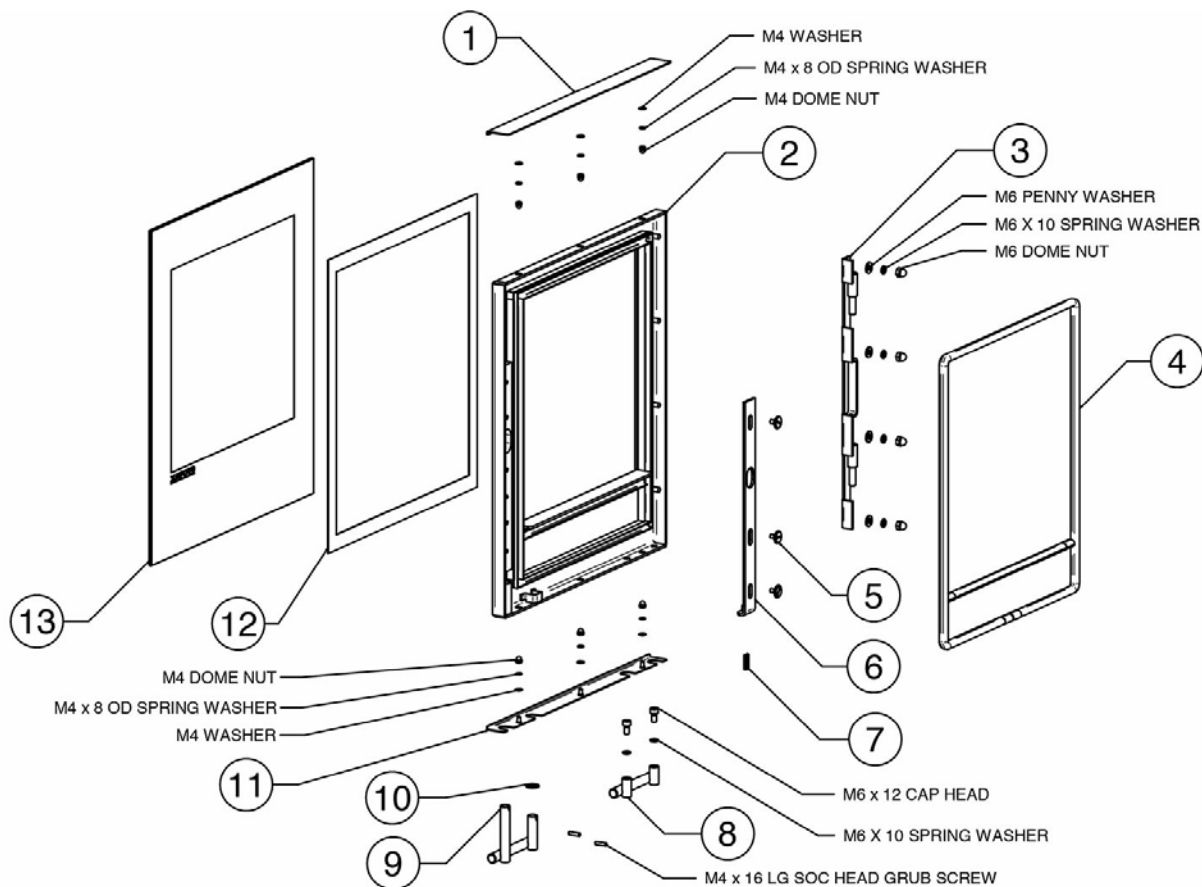

Ref.	Product Code		Description
1	RVN-MEC8274		Vision Midi Upper Glass Clamp
3	MEC10736		Vision/Vogue/Sheraton 5 Hinge Plate Assembly
4	5700		13mm Black Door Rope Seal with Adhesive - 2m Pack 1710mm length required
5	FA9510		CL3/CL5/CL8/CL7 Inset Boiler Mk1 Shoulder Screw - Single Screw
7	FA9508		6mm x 22mm Spring
8	MEC10543		Vision Midi Left Hand Door Handle