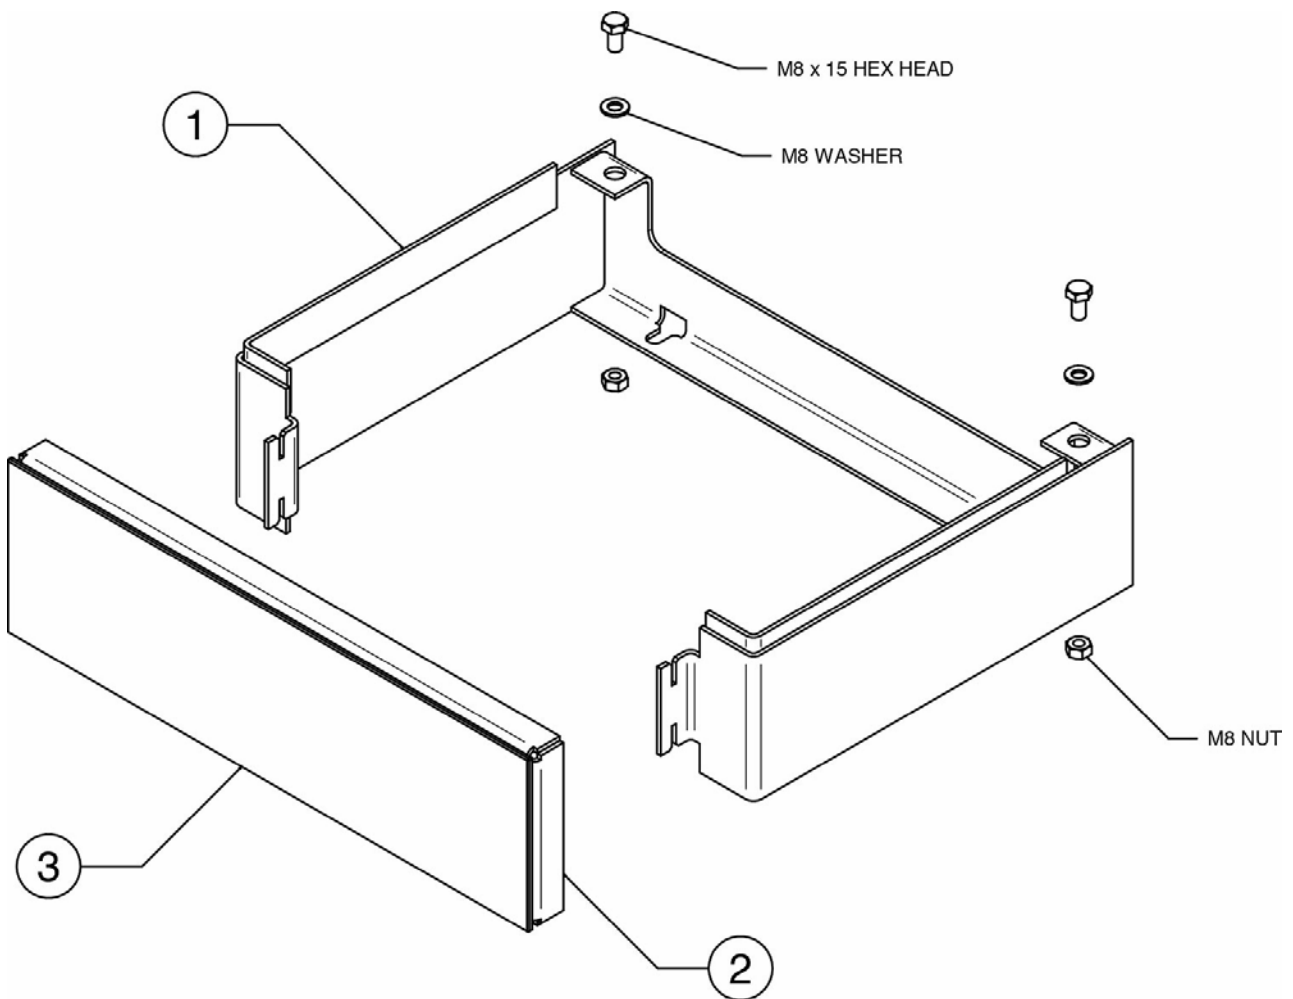

properly identify your appliance you will need to know your serial number and/or model number. Please use the following guide to help locate your data badge which contains your serial and model number information.

Read More

Ref.	Product Code		Description	
1	RVN-MIDPG-E		Plinth unit for Riva Vision Midi Woodburning Stove Assembly including parts 2 and 3	
2	MEC10576		Vision Midi Eco/T Plinth Door Assembly Assembly including part 3	
3	N/A		See part 1 and 2	This part is not currently available.