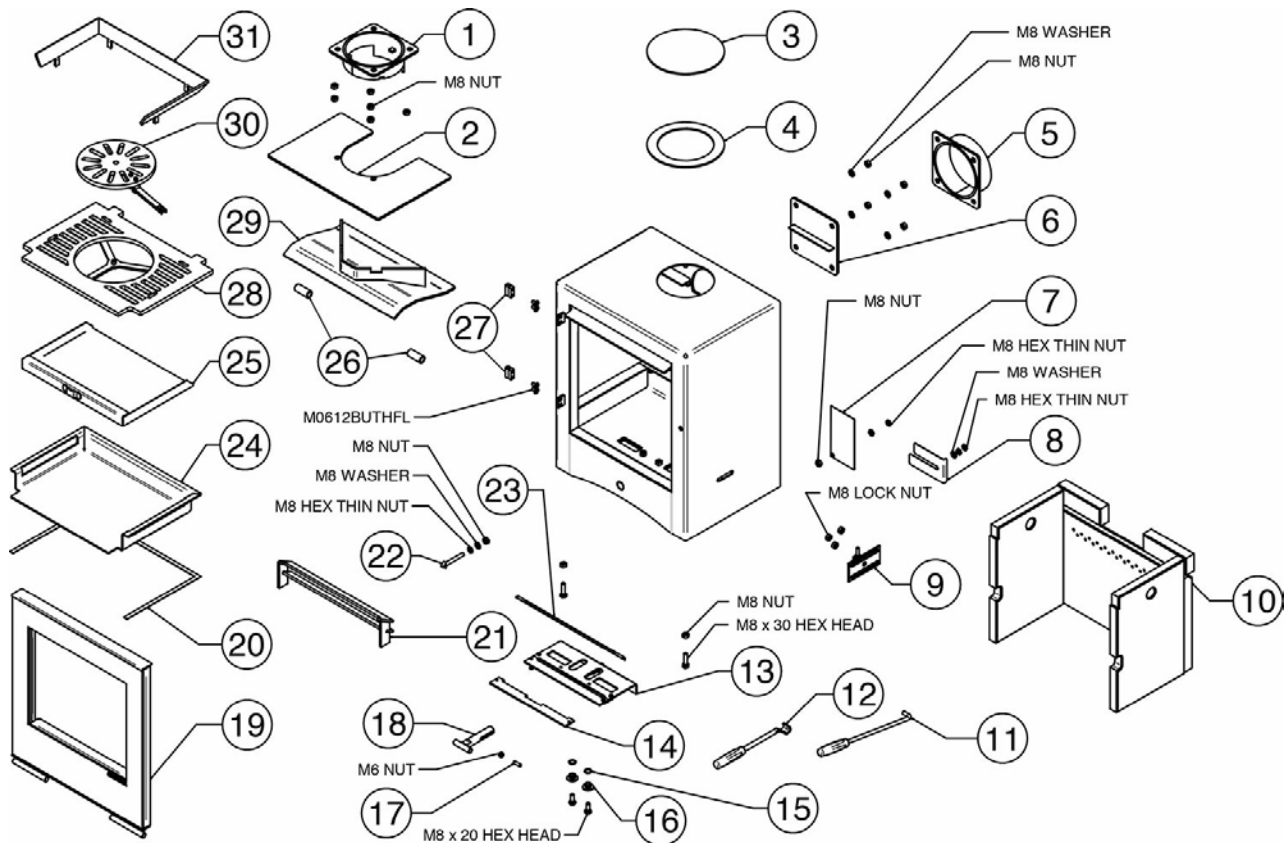

Vision Midi Tall Eco – Multi Fuel (RVN-MIDTM-E)

stovaxspares.com/appliance/stoves/vision-eco-design-stoves/vision-midi-tall-eco/vision-midi-tall-eco-

Read More

Ref.	Product Code		Description	
1	MEC11204		Vision/Vogue Midi Eco 5in Flue Adapter	
2	ME601733		Vision/Vogue Midi Eco Inner Top Plate	
3	RVN- MEC8292		Vision 5" Blanking Plate	
4	RVN- ME600060		Vision Flue Ring Cover	
5	MEC10825		Vision/Vogue Small/Sheraton 5 Eco/Chesterfield 5 5" Rear Flue Adapter	
6	MEC10826		Vision/Vogue Midi/Sheraton 5 Eco Blanking Plate with Firebrick Support	
7	ME500717		Data Plate Mount	
8	RA503845		Vision/Vogue/Sheraton 5 Eco/Chesterfield 5 Secondary Air Control Slider	
9	MEC8644		View 3/5/8/Vision/Vogue/CL3/CL5/CL8 MF Riddling Slider	
10	N/A		See Brick Assembly Tab	This part is not currently available.
11	MEC8788		Multifunction Tool	
12	MEC8793		Ashpan Tool	
13	MEC11074		Vision/Vogue Midi Tall Eco Air Control Assembly	

Ref.	Product Code		Description
15	RVN-ME600409		Vision/Vogue O Ring
16	ME601651		Vision/Vogue Air Control Top Hat
17	FA500035		M6 x 20mm Spring Plunger - Single Plunger
18	MEC10584		Vision/Vogue Air Control Handle
20	4949		10mm x 2mm Self Adhesive Tape Seal - 2m Pack 826mm length required
21	MEC10984		Vision/Vogue Midi Eco Log Guard
22	ME601622		Vision/Vogue Midi Door Latch
23	4998		20mm x 2mm Black Self Adhesive Insulation Tape - 2m Pack 338mm length required
24	RA504103		Vision/Vogue Midi/Sheraton 5 Eco MF Ashpan Tray
25	MEC11099		Vision/Vogue Midi Eco MF Ashpan
26	ME601731		Vision/Vogue/Sheraton 5 Eco/Chesterfield 5 Baffle Extension Tube
27	MEC10682		Vision/Vogue/Sheraton 5 Eco Adjustable Door Hinge

Ref.	Product Code		Description
1	RVN-MEC8274		Vision Midi Upper Glass Clamp
3	MEC10736		Vision/Vogue/Sheraton 5 Hinge Plate Assembly
4	5700		13mm Black Door Rope Seal with Adhesive - 2m Pack 1710mm length required
5	FA9510		CL3/CL5/CL8/CL7 Inset Boiler Mk1 Shoulder Screw - Single Screw
7	FA9508		6mm x 22mm Spring
8	MEC10543		Vision Midi Left Hand Door Handle