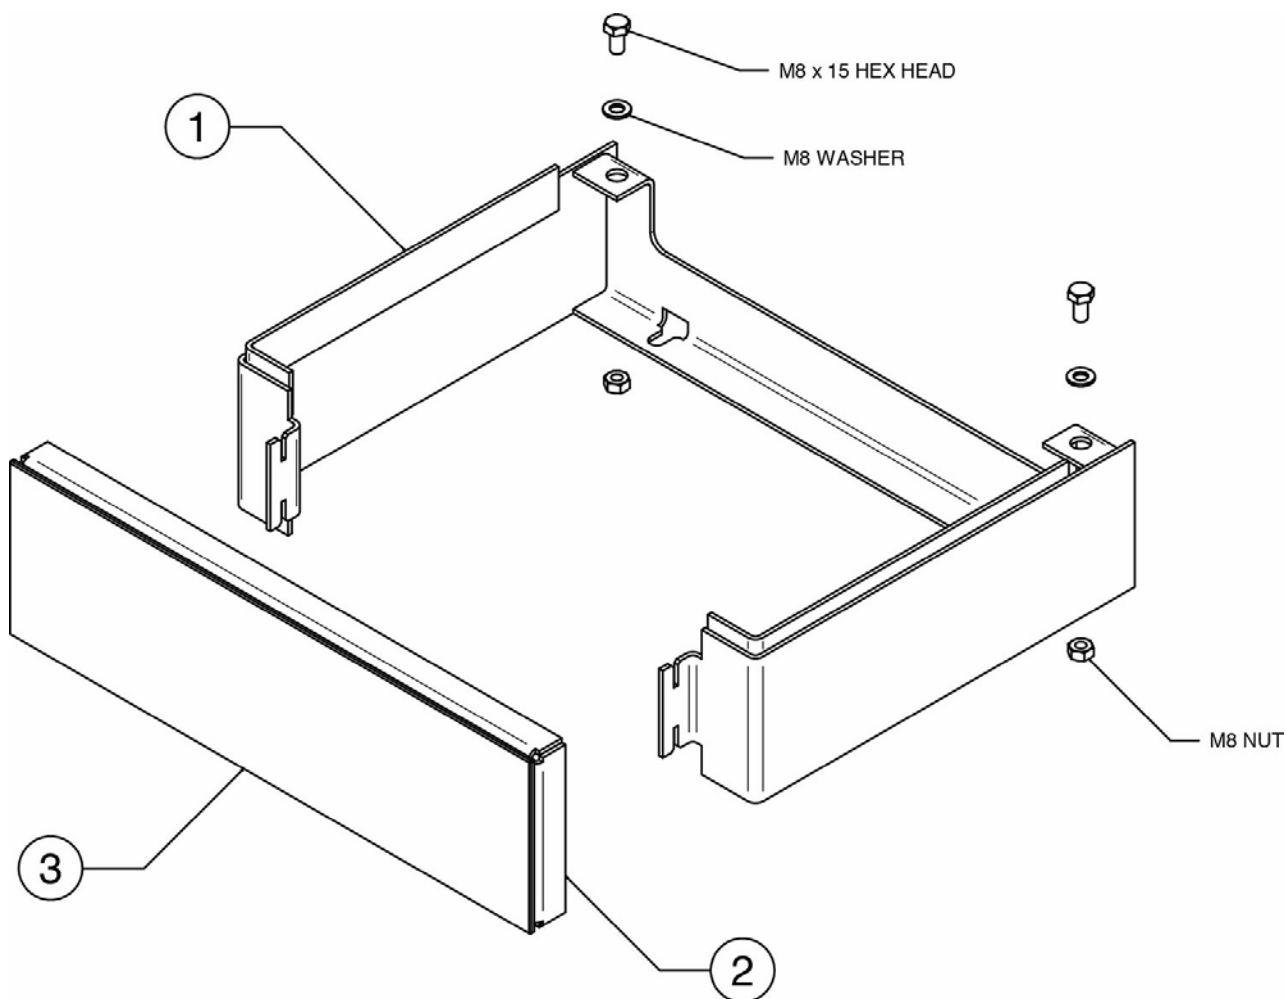

Before ordering your parts please ensure you have selected the correct appliance. To properly identify your appliance you will need to know your serial number and/or model number. Please use the following guide to help locate your data badge which contains your serial and model number information.

Read More

Ref.	Product Code		Description	
1	RVN-MIDPG-E		Plinth unit for Riva Vision Midi Woodburing Stove Assembly including parts 2 and 3	
2	MEC10576		Vision Midi Eco/T Plinth Door Assembly Assembly including part 3	
3	N/A		See part and 2	This part is not currently available.