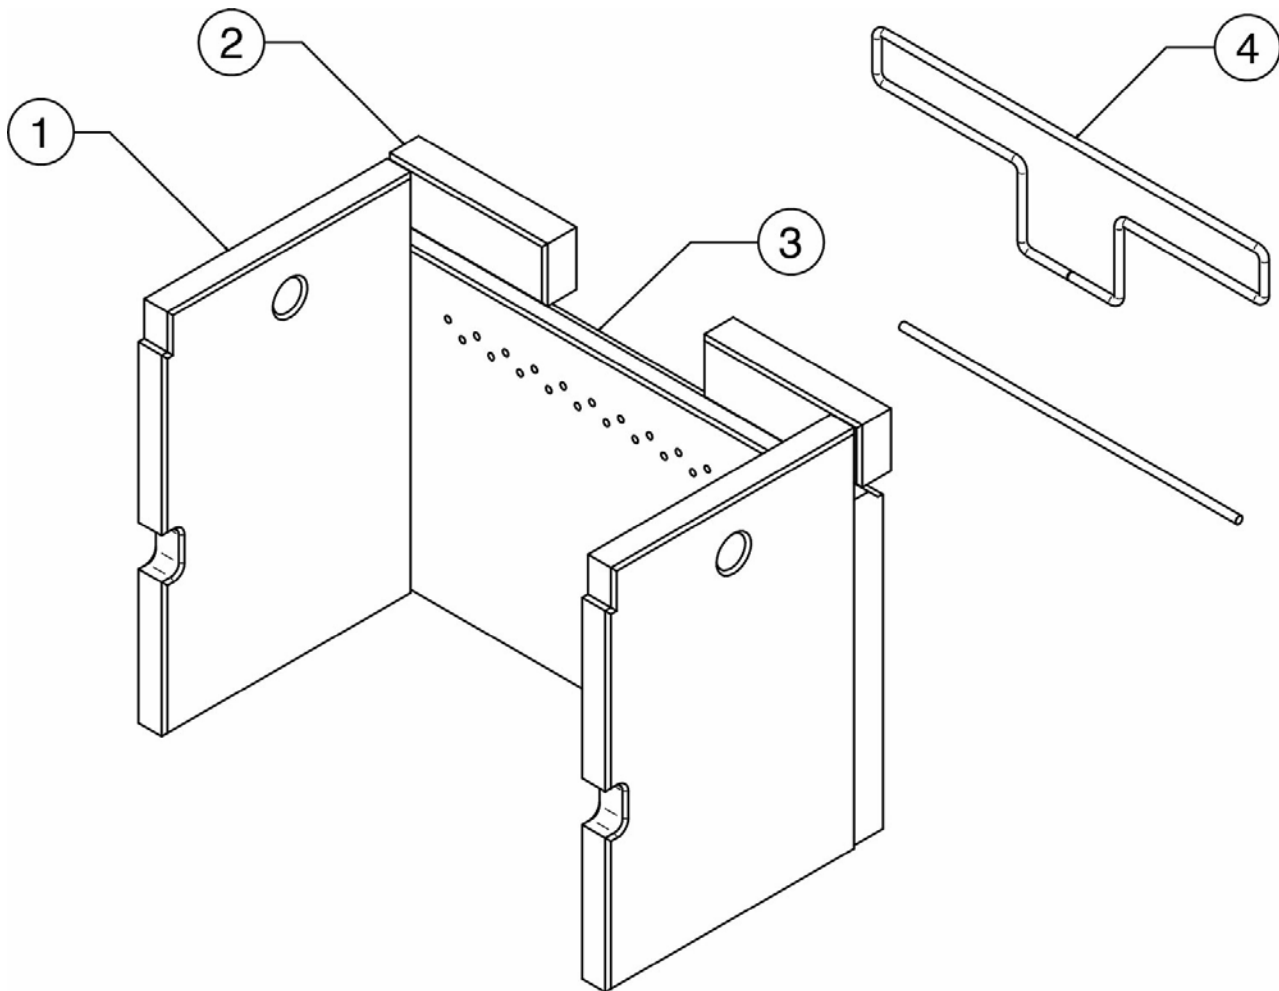

Ref.	Product Code		Description
1	CE8249		Vision/Vogue Midi/Sheraton 5 Eco MF Side Firebrick Dimensions: 216x317x25mm
2	CE8255		Vision/Vogue Midi/Sheraton 5 Eco/Chesterfield 5 WB Lower Rear Firebrick Dimensions: 137x47x30mm
3	CE8243		Vision/Vogue Midi/Sheraton 5 Eco MF Lower Rear Firebrick Dimensions: 400x260x30mm
4	4947		8mm White Rope Seal with Adhesive - 2m Pack 1160mm length required

Drawing: PR10932

Do you have the correct appliance?