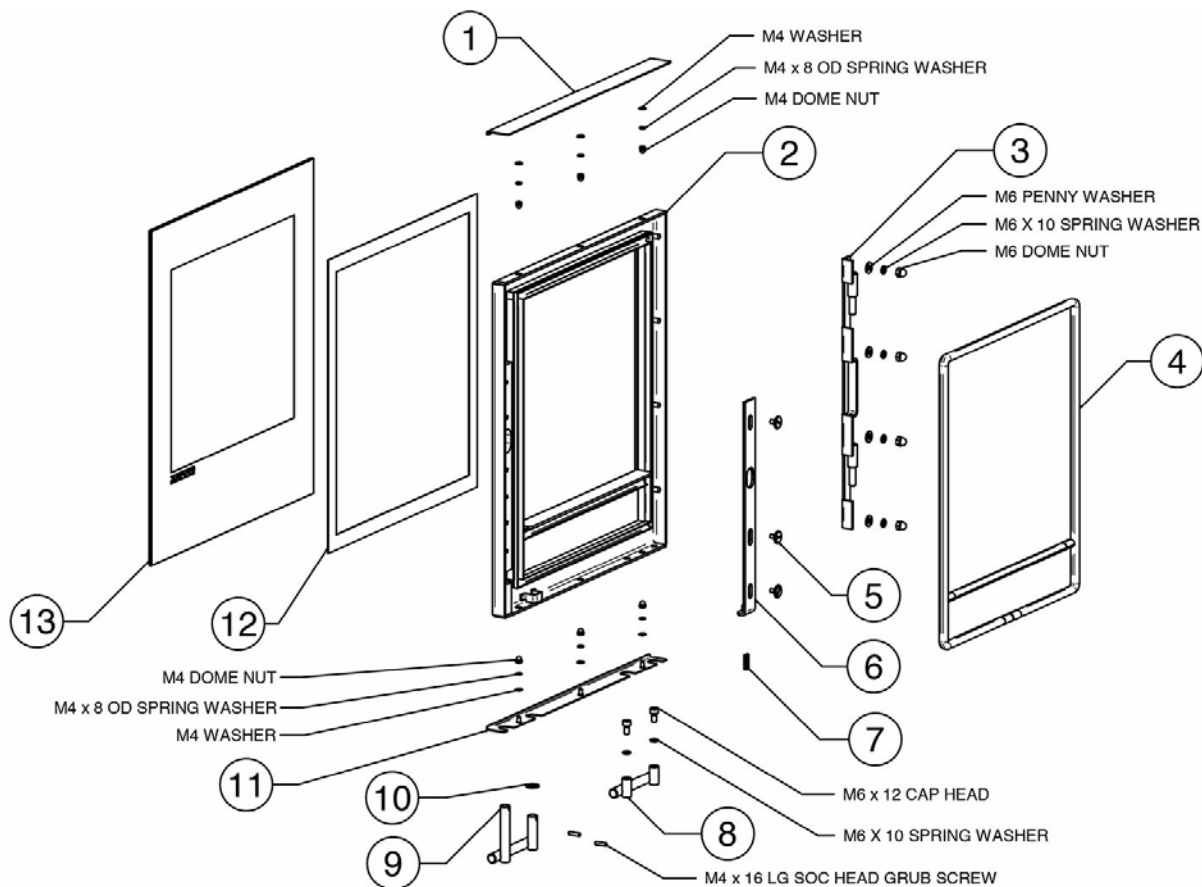

Ref.	Product Code		Description
1	RVN-MEC8274		Vision Midi Upper Glass Clamp
3	MEC10736		Vision/Vogue/Sheraton 5 Hinge Plate Assembly
4	5700		13mm Black Door Rope Seal with Adhesive - 2m Pack 1475mm length required
5	FA9510		CL3/CL5/CL8/CL7 Inset Boiler Mk1 Shoulder Screw - Single Screw
6	MEC10764		Vision Small/Midi Eco/T Door Slider
7	FA9508		6mm x 22mm Spring