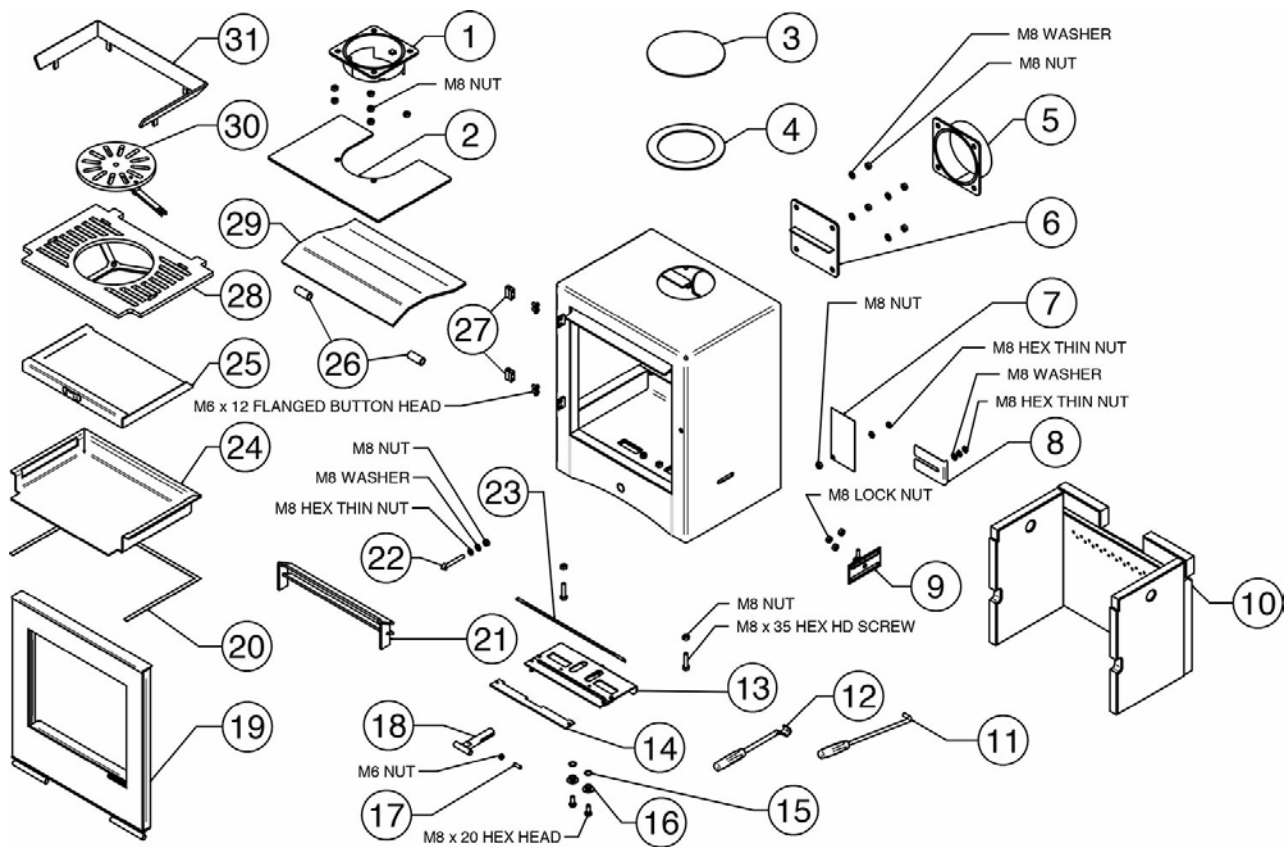

Read More

Ref.	Product Code		Description	
1	<b>MEC11204</b>		Vision/Vogue Midi Eco 5in Flue Adapter	
2	<b>ME601733</b>		Vision/Vogue Midi Eco Inner Top Plate	
3	<b>RVN- MEC8292</b>		Vision 5" Blanking Plate	
4	<b>RVN- ME600060</b>		Vision Flue Ring Cover	
5	<b>MEC10825</b>		Vision/Vogue Small/Sheraton 5 Eco/Chesterfield 5 5" Rear Flue Adapter	
6	<b>MEC10826</b>		Vision/Vogue Midi/Sheraton 5 Eco Blanking Plate with Firebrick Support	
7	<b>ME500717</b>		Data Plate Mount	
8	<b>RA503845</b>		Vision/Vogue/Sheraton 5 Eco/Chesterfield 5 Secondary Air Control Slider	
9	<b>MEC8644</b>		View 3/5/8/Vision/Vogue/CL3/CL5/CL8 MF Riddling Slider	
10	<b>N/A</b>		See Brick Assembly Tab	This part is not currently available.
11	<b>MEC8788</b>		Multifunction Tool	
12	<b>MEC8793</b>		Ashpan Tool	
13	<b>MEC10813</b>		Vision/Vogue Midi Eco MF Air Control Assembly	

Ref.	Product Code		Description
14	ME601901		Vision/Vogue Midi Eco Air Control Attachment
15	RVN- ME600409		Vision/Vogue O Ring
16	ME601651		Vision/Vogue Air Control Top Hat
17	FA500035		M6 x 20mm Spring Plunger - Single Plunger
18	MEC10584		Vision/Vogue Air Control Handle
20	4949		10mm x 2mm Self Adhesive Tape Seal - 2m Pack 826mm length required
21	MEC10984		Vision/Vogue Midi Eco Log Guard
22	ME601622		Vision/Vogue Midi Door Latch
23	4998		20mm x 2mm Black Self Adhesive Insulation Tape - 2m Pack 338mm length required
24	RA504103		Vision/Vogue Midi/Sheraton 5 Eco MF Ashpan Tray
25	RVN- MEC8261		Vision/Vogue Midi Eco Ashpan
26	ME601731		Vision/Vogue/Sheraton 5 Eco/Chesterfield 5 Baffle Extension Tube