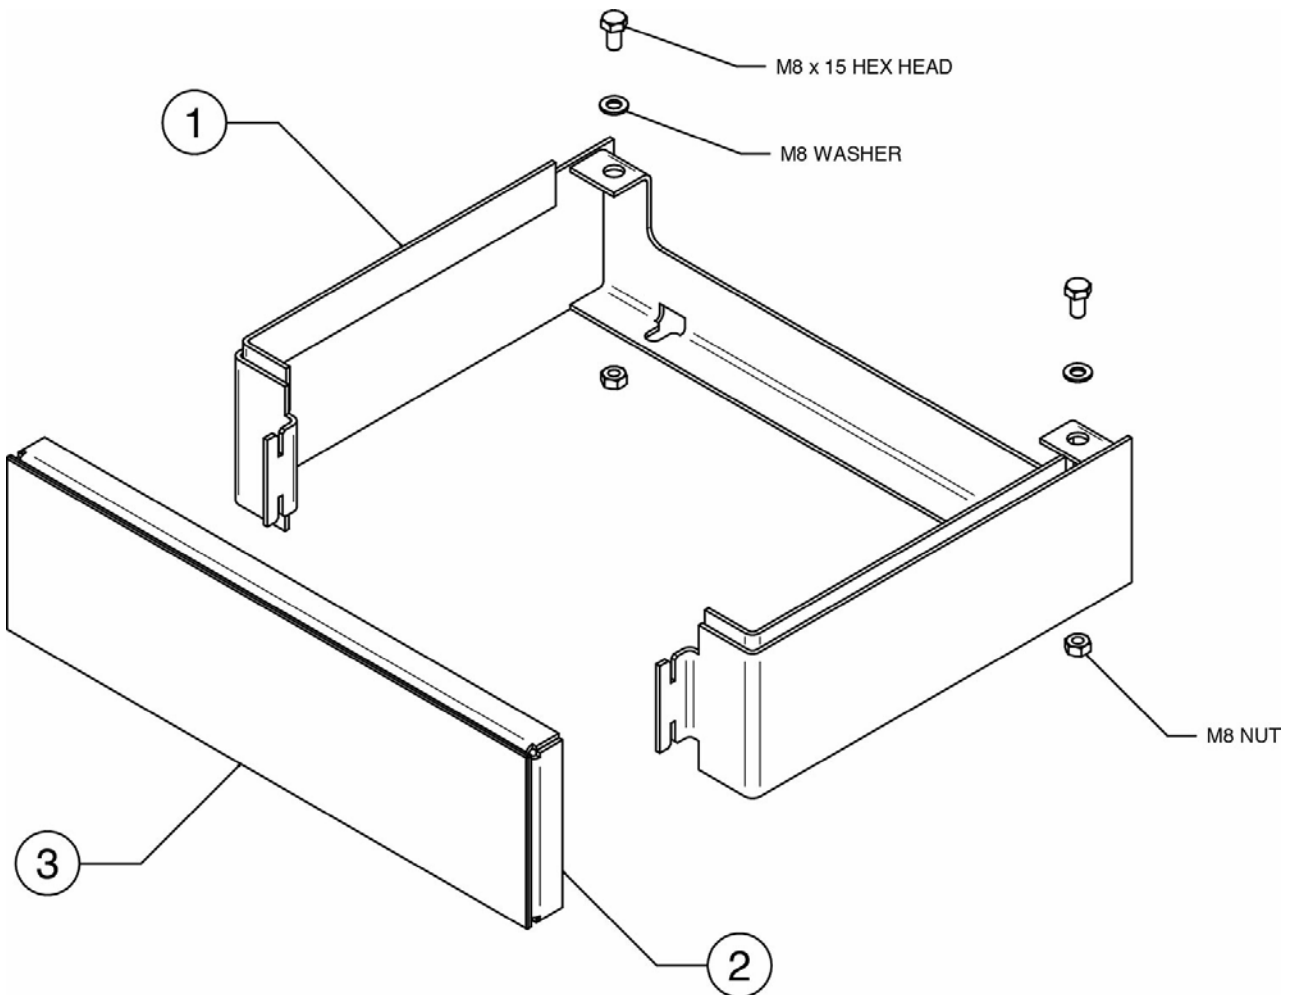

Ref.	Product Code	Description
4	4947	8mm White Rope Seal with Adhesive - 2m Pack 1260mm length required

Drawing: PR10932-2

Do you have the correct appliance?

Before ordering your parts please ensure you have selected the correct appliance. To properly identify your appliance you will need to know your serial number and/or model number. Please use the following guide to help locate your data badge which contains your serial and model number information.

[Read More](#)