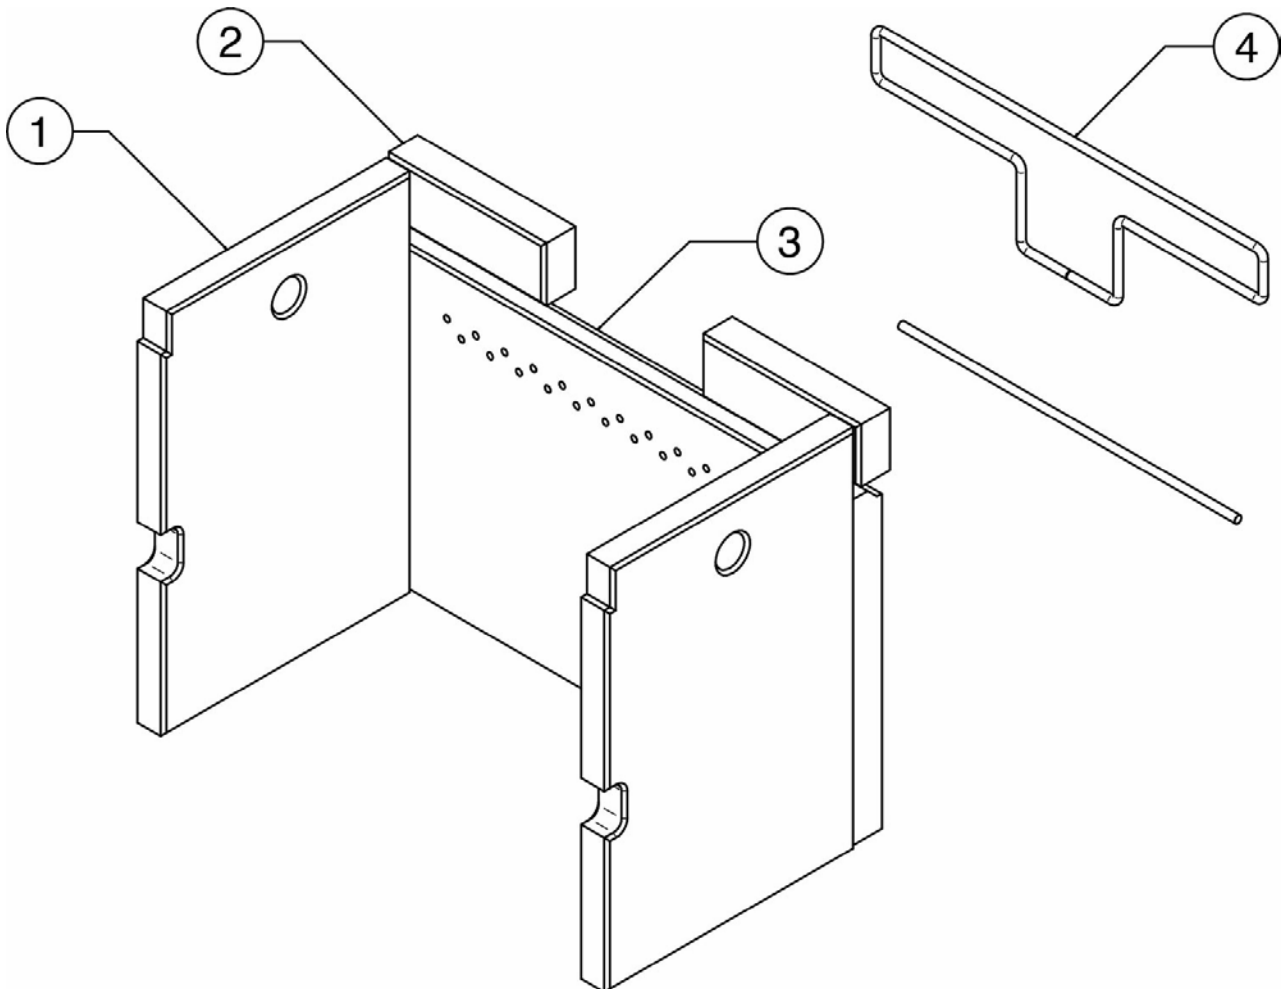

Do you have the correct appliance?

Before ordering your parts please ensure you have selected the correct appliance. To properly identify your appliance you will need to know your serial number and/or model number. Please use the following guide to help locate your data badge which contains your serial and model number information.

Ref.	Product Code		Description
1	CE8316		Vision/Vogue Medium/Sheraton 5 Wide Eco MF Side Firebrick Dimensions: 158x406x25mm
2	CE8245		Vision/Vogue Medium/Sheraton 5 Eco Upper Rear Firebrick Dimensions: 155x65x30mm
3	CE8317		Vision/Vogue Medium/Sheraton 5 Wide Eco Lower Rear Firebrick Dimensions: 500x324x30mm