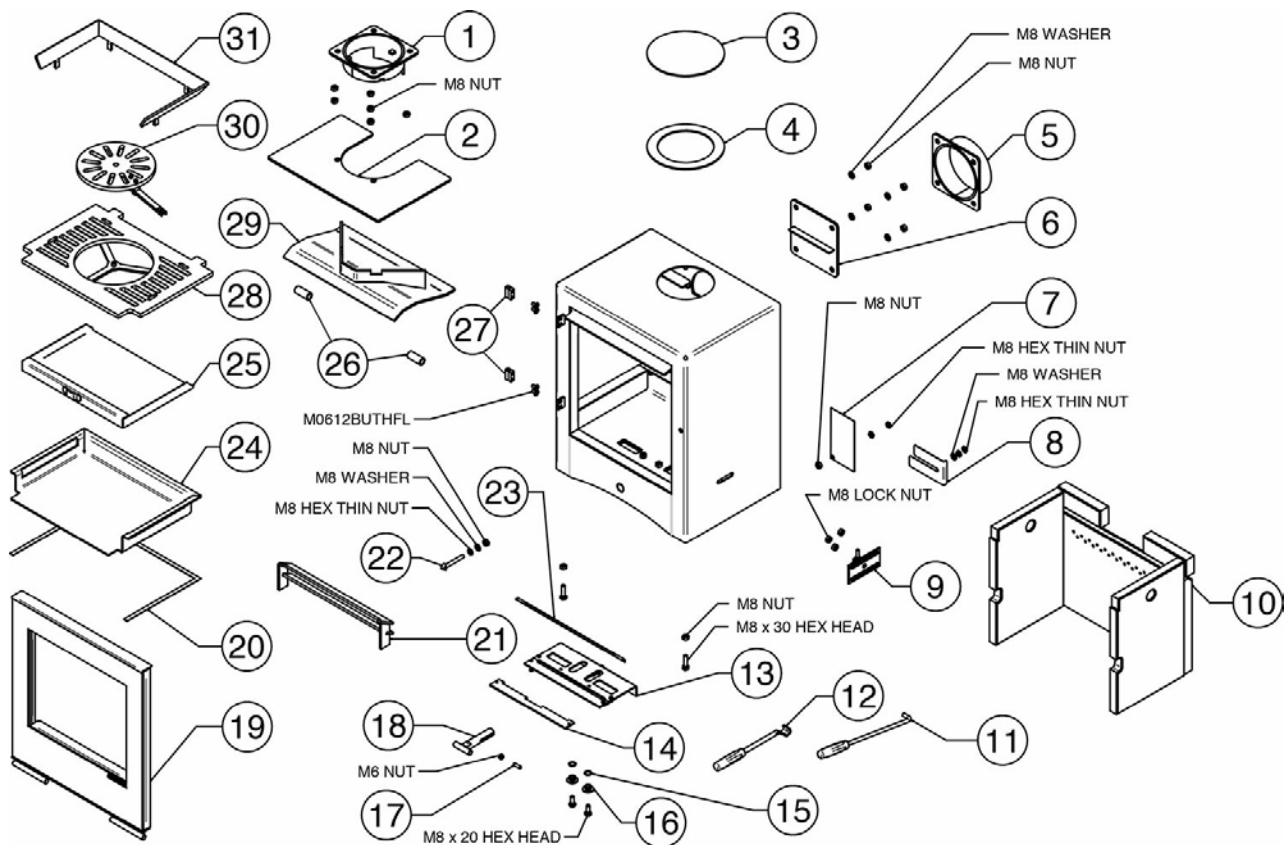

[Read More](#)

Ref.	Product Code		Description	
3	<b>RVN- MEC8292</b>		Vision 5" Blanking Plate	
4	<b>RVN- ME600060</b>		Vision Flue Ring Cover	
5	<b>MEC10825</b>		Vision/Vogue Small/Sheraton 5 Eco/Chesterfield 5 5" Rear Flue Adapter	
6	<b>RVN- ME600061</b>		Vision/Vogue/Sheraton 5 Wide Eco Rear Blanking Plate	
7	<b>ME500717</b>		Data Plate Mount	
8	<b>RA504109</b>		Vision/Vogue Medium/Sheraton 5 Wide Eco Secondary Air Control Slider	
9	<b>MEC8644</b>		View 3/5/8/Vision/Vogue/CL3/CL5/CL8 MF Riddling Slider	
10	<b>N/A</b>		See Brick Assembly Tab	This part is not currently available.
11	<b>MEC8788</b>		Multifunction Tool	
12	<b>MEC8793</b>		Ashpan Tool	
15	<b>RVN- ME600409</b>		Vision/Vogue O Ring	
16	<b>ME601651</b>		Vision/Vogue Air Control Top Hat	
17	<b>FA500035</b>		M6 x 20mm Spring Plunger - Single Plunger	

Ref.	Product Code		Description
18	<b>MEC10584</b>		Vision/Vogue Air Control Handle
20	<b>4949</b>		10mm x 2mm Self Adhesive Tape Seal - 2m Pack 850mm length required
21	<b>MEC10927</b>		Vision/Vogue Medium Mk2 Log Guard
22	<b>ME601681</b>		Vision/Vogue Medium Eco Door Latch
23	<b>4998</b>		20mm x 2mm Black Self Adhesive Insulation Tape - 2m Pack 437mm length required
26	<b>ME601731</b>		Vision/Vogue/Sheraton 5 Eco/Chesterfield 5 Baffle Extension Tube
27	<b>MEC10682</b>		Vision/Vogue/Sheraton 5 Eco Adjustable Door Hinge
30	<b>MEC11028</b>		Vision/Vogue Medium/Sheraton 5 Wide Eco Centre Grate
	<b>M08NUTO</b>		M8 Nut - Single Nut
	<b>M08WASH</b>		M8 Washer - Single Washer
	<b>M0820HHS</b>		M8 x 20mm Hex Head Screw - Single Screw
	<b>RVAC111</b>		M8 Hex Thin Nut - Single Nut