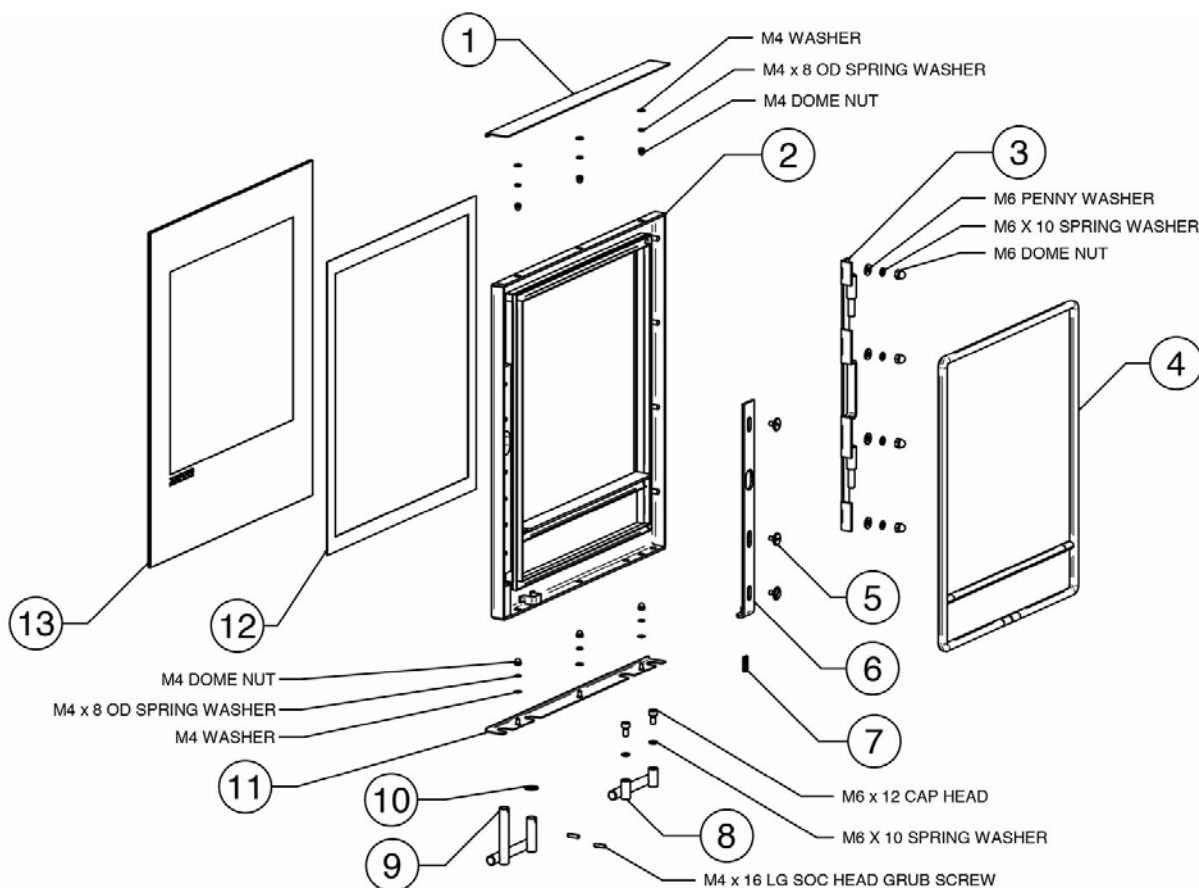

Ref.	Product Code		Description
18	<b>MEC10584</b>		Vision/Vogue Air Control Handle
20	<b>4949</b>		10mm x 2mm Self Adhesive Tape Seal - 2m Pack 850mm length required
21	<b>MEC10927</b>		Vision/Vogue Medium Mk2 Log Guard
22	<b>ME601681</b>		Vision/Vogue Medium Eco Door Latch
23	<b>4998</b>		20mm x 2mm Black Self Adhesive Insulation Tape - 2m Pack 437mm length required
26	<b>ME601731</b>		Vision/Vogue/Sheraton 5 Eco/Chesterfield 5 Baffle Extension Tube
27	<b>MEC10682</b>		Vision/Vogue/Sheraton 5 Eco Adjustable Door Hinge
30	<b>MEC11028</b>		Vision/Vogue Medium/Sheraton 5 Wide Eco Centre Grate
	<b>M08NUTO</b>		M8 Nut - Single Nut
	<b>M08WASH</b>		M8 Washer - Single Washer
	<b>M0820HHS</b>		M8 x 20mm Hex Head Screw - Single Screw
	<b>RVAC111</b>		M8 Hex Thin Nut - Single Nut

Ref.	Product Code	Description
1	<b>RVN-MEC8371</b>	Vision Medium Upper Glass Clamp
3	<b>MEC10736</b>	Vision/Vogue/Sheraton 5 Hinge Plate Assembly

Ref.	Product Code		Description
4	5700		13mm Black Door Rope Seal with Adhesive - 2m Pack 1780mm length required
5	FA9510		CL3/CL5/CL8/CL7 Inset Boiler Mk1 Shoulder Screw - Single Screw
6	MEC10999		Vision Medium Eco WD Door Catch Slider
7	FA9508		6mm x 22mm Spring
8	MEC10745		Vision Medium Eco Left Hand Door Handle
9	MEC10744		Vision Medium Eco Right Hand Door Handle
10	RVN- ME600409		Vision/Vogue O Ring
11	RVN-MEC8369		Vision Medium Lower Glass Clamp
12	4998		20mm x 2mm Black Self Adhesive Insulation Tape - 2m Pack 1850mm length required
13	CE8277		Vision Medium Eco MF Door Glass Dimensions: 525x533x4mm
	M06WASHPEN		M6 Penny Washer - Single Washer
	FA9505		M4 Hex Head Nut - Single Nut