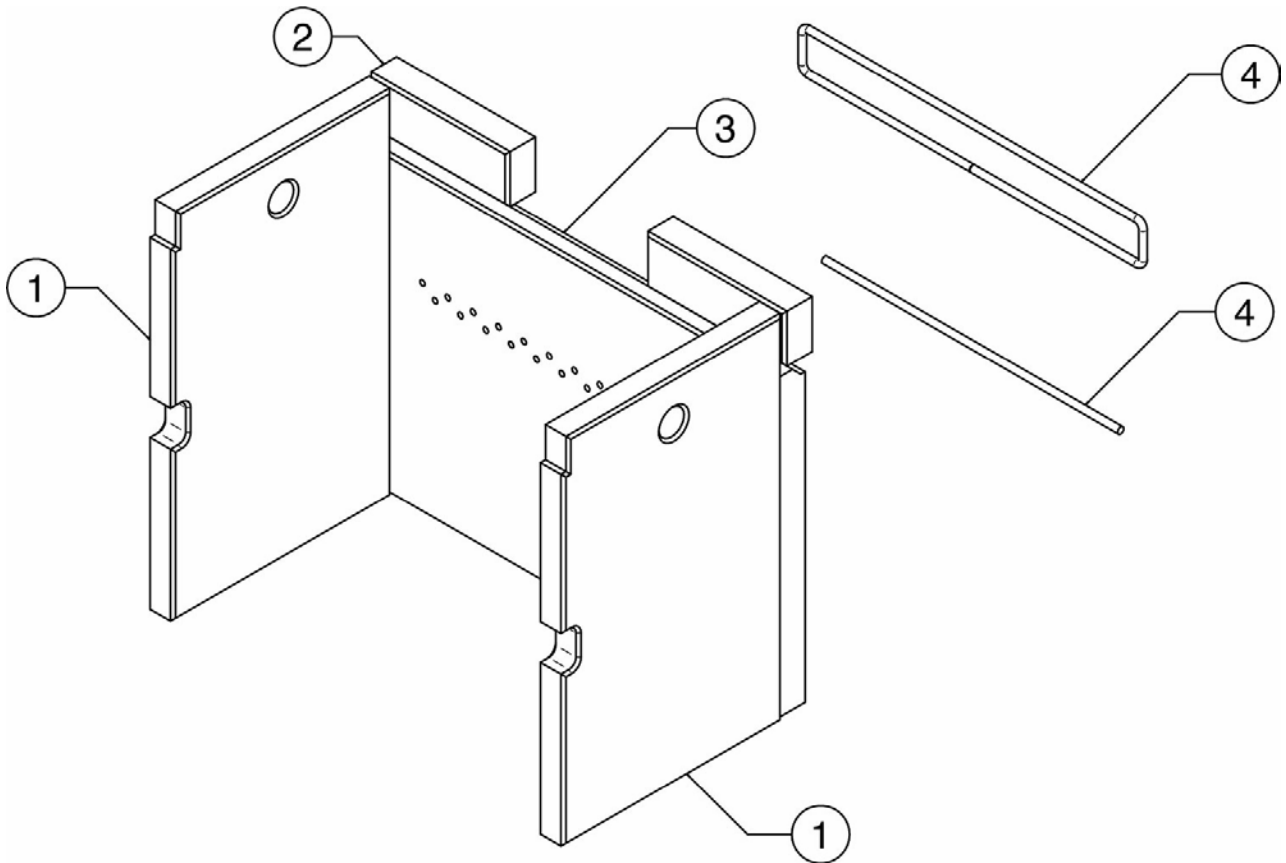

Ref.	Product Code		Description
1	CE8313		Vision/Vogue Medium/Sheraton 5 Wide Eco WB Side Firebrick Dimensions: 158x439x25mm
2	CE8245		Vision/Vogue Medium/Sheraton 5 Eco Upper Rear Firebrick Dimensions: 155x65x30mm
3	CE8314		Vision/Vogue Medium/Sheraton 5 Wide Eco WB Lower Rear Firebrick Dimensions: 500x251x30mm
4	4947		8mm White Rope Seal with Adhesive - 2m Pack 960mm length required

Drawing: PR10853-3

Do you have the correct appliance?

Before ordering your parts please ensure you have selected the correct appliance. To properly identify your appliance you will need to know your serial number and/or model number. Please use the following guide to help locate your data badge which contains