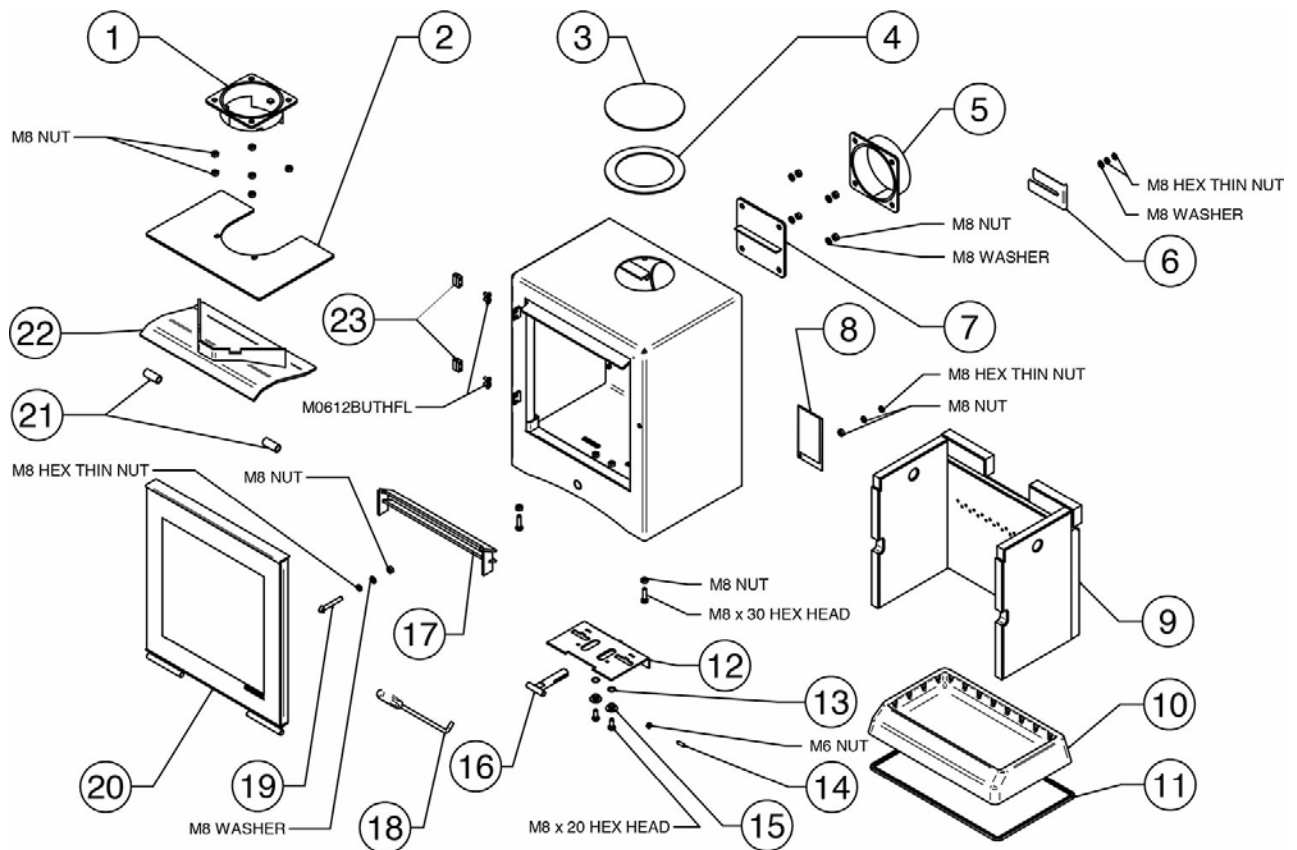

Read More

| Ref. | Product Code             |   | Description   |   |
|------|--------------------------|---|---|---|
| 3    | <b>RVN-<br/>MEC8292</b>  |    | Vision 5" Blanking Plate  |   |
| 4    | <b>RVN-<br/>ME600060</b> |    | Vision Flue Ring Cover  |   |
| 5    | <b>MEC10825</b>          |    | Vision/Vogue Small/Sheraton 5<br>Eco/Chesterfield 5 5" Rear Flue Adapter  |   |
| 6    | <b>RA504109</b>          |    | Vision/Vogue Medium/Sheraton 5 Wide<br>Eco Secondary Air Control Slider   |   |
| 7    | <b>RVN-<br/>ME600061</b> |    | Vision/Vogue/Sheraton 5 Wide Eco Rear<br>Blanking Plate                   |   |
| 8    | <b>ME500717</b>          |   | Data Plate Mount  |   |
| 9    | <b>N/A</b>               |  | See Brick Assembly Tab  | This part is not<br>currently<br>available. |
| 10   | <b>CA7833</b>            |  | Vision/Vogue Woodburning Cast Base<br>Dimensions: 510x185x65mm            |   |
| 11   | <b>4950</b>              |  | 15mm x 2mm Self Adhesive Tape Seal -<br>2m Pack<br>1350mm length required |   |
| 13   | <b>RVN-<br/>ME600409</b> |  | Vision/Vogue O Ring   |   |
| 14   | <b>FA500035</b>          |  | M6 x 20mm Spring Plunger - Single<br>Plunger                              |   |
| 15   | <b>ME601651</b>          |  | Vision/Vogue Air Control Top Hat  |   |