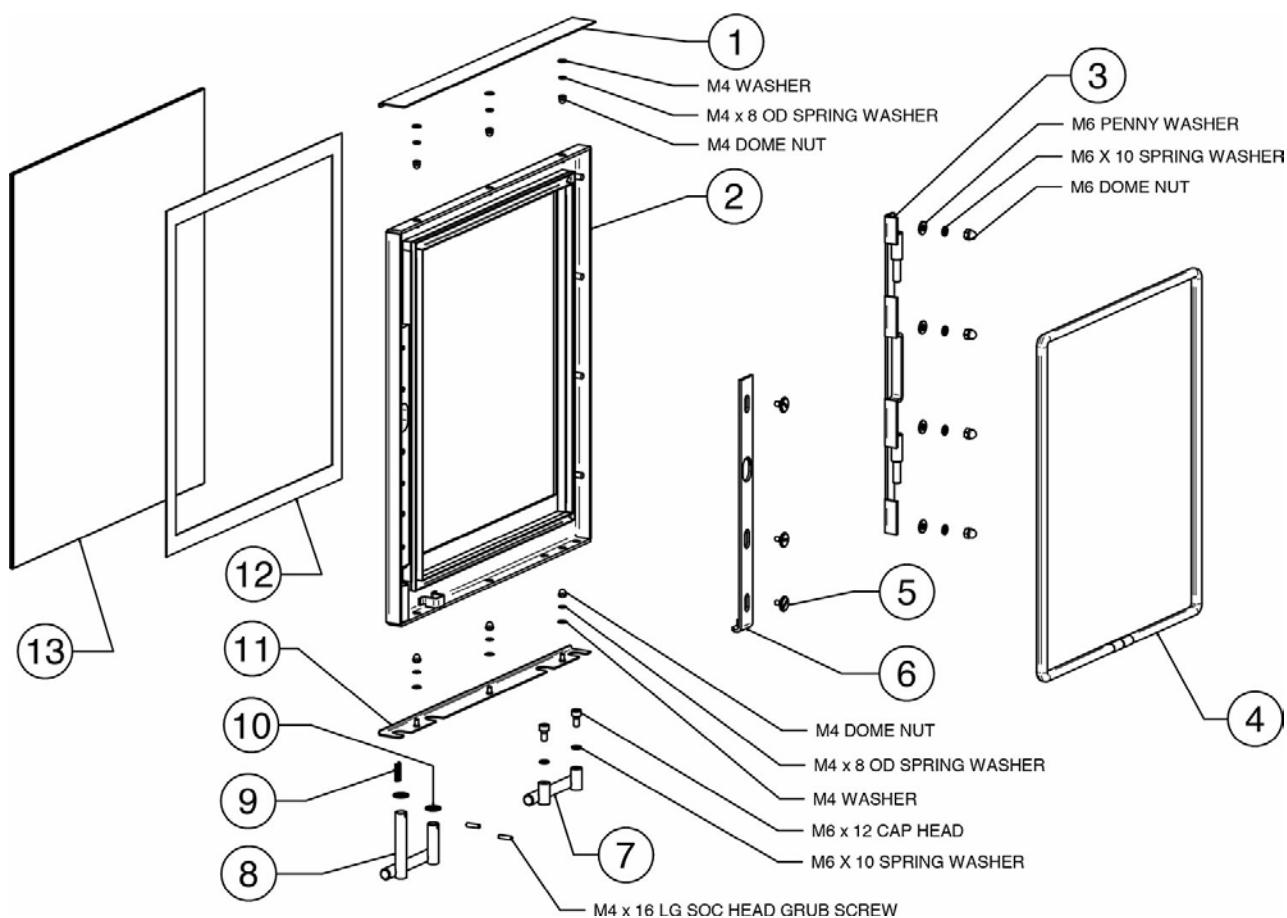

number. Please use the following guide to help locate your data badge which contains your serial and model number information.

Ref.	Product Code		Description
1	RVN-MEC8371		Vision Medium Upper Glass Clamp
2	MEC10746		Vision Medium Mk2 Door Frame
3	MEC10736		Vision/Vogue/Sheraton 5 Hinge Plate Assembly
4	5700		13mm Black Door Rope Seal with Adhesive - 2m Pack 1780mm length required
5	FA9510		CL3/CL5/CL8/CL7 Inset Boiler Mk1 Shoulder Screw - Single Screw