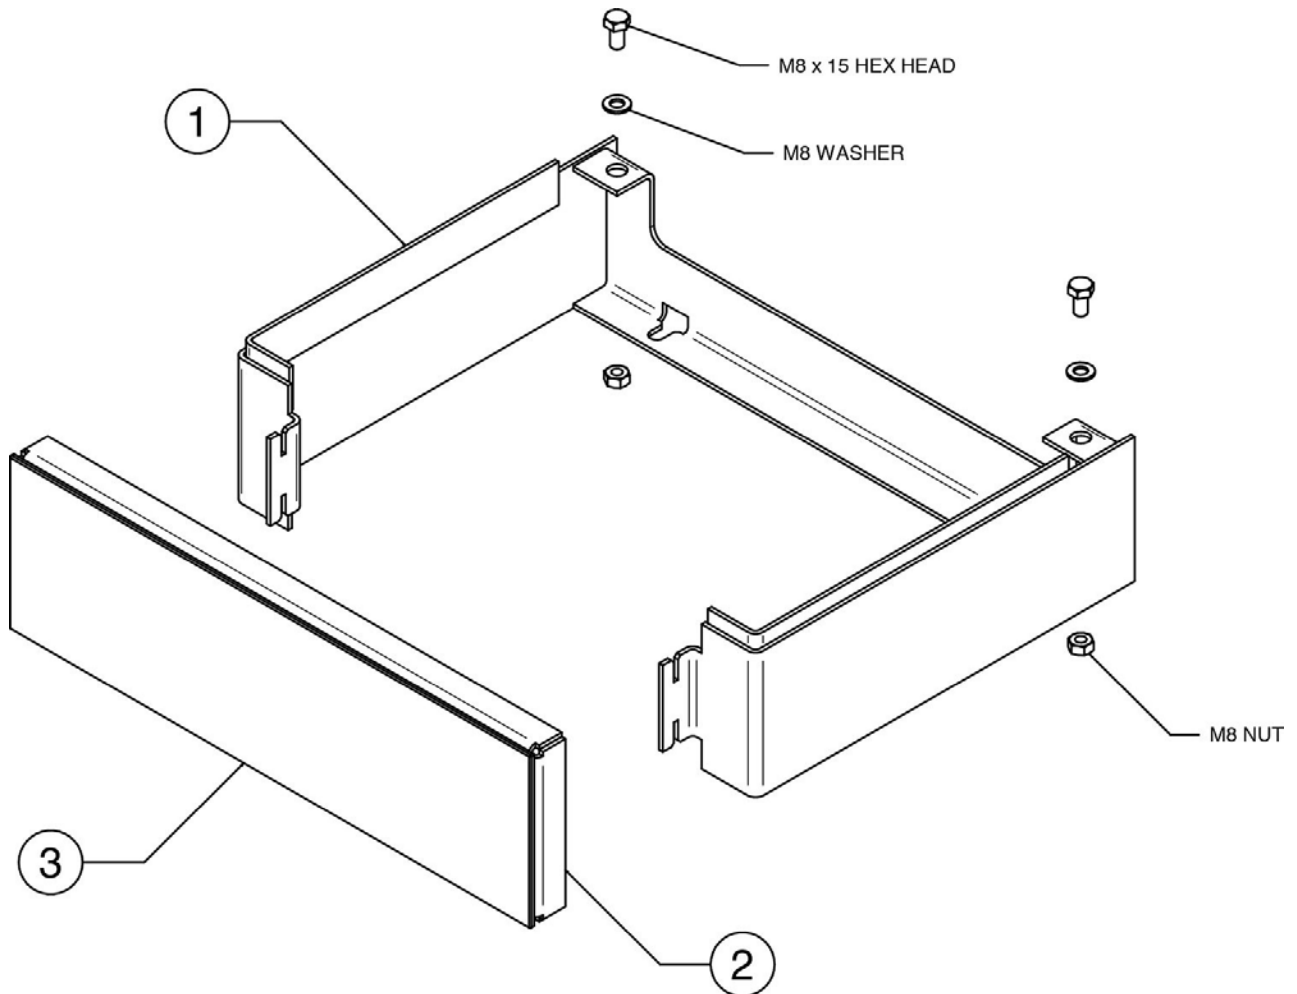

your serial and model number information.

Read More

Ref.	Product Code		Description	
1	RVN-MEDSLPG-E		Plinth Base Unit Assembly including parts 2 and 3	
2	MEC10798		GLASS PLINTH MOCK DOOR - Vision Eco Medium Assembly including part 3	
3	N/A		See parts 1 and 2	This part is not currently available.
	M08NUTO		M8 Nut - Single Nut	

Drawing: PR10852