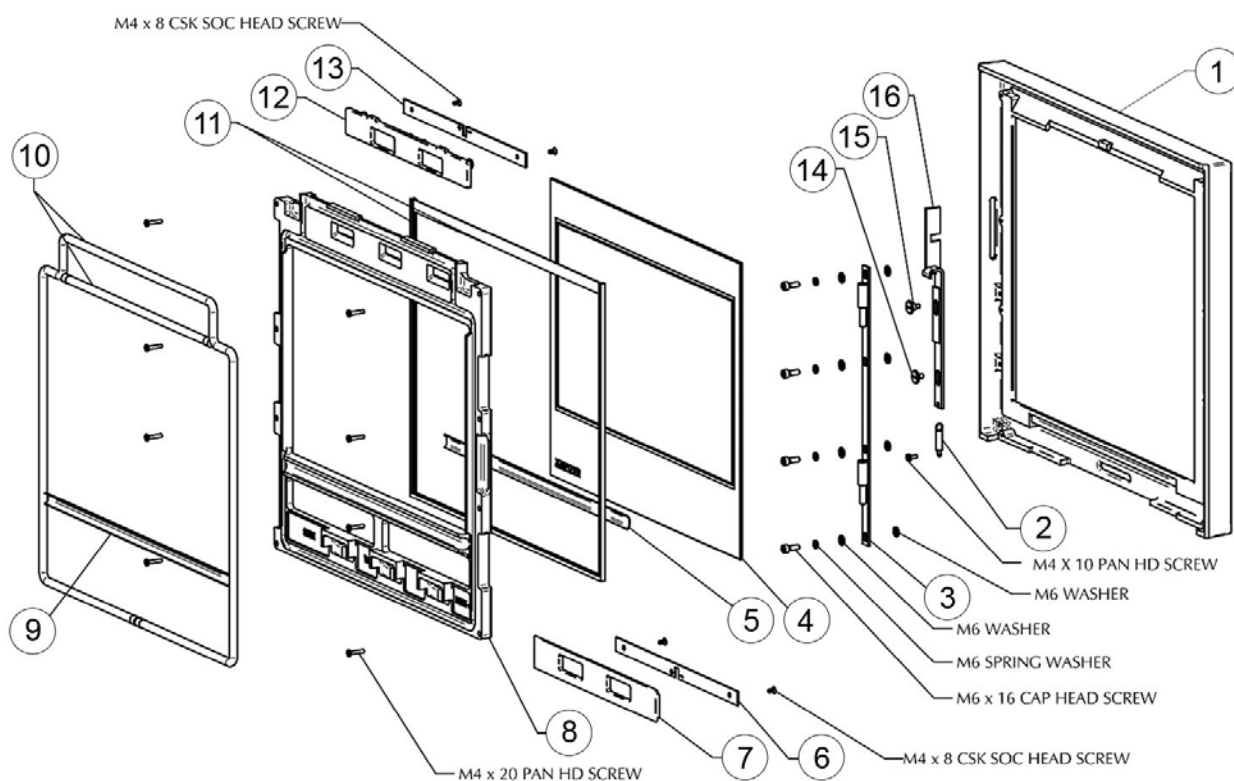

View 8 Wood Burning Stove

stovaxspares.com/appliance/stoves/view-stoves/view-8-stoves/view-8/serial-numbers-starting-fvw/view-8-

- View 8
- Door Assembly

Read More

Ref.	Product Code		Description
1	CA7669		View 8/CL8 Mk1 6" Flue Adapter
2	SM13		Stockton 7/8/11/14 HB/View 8/CL8 Mk1 6in Blanking Plate
3	SM15		Secondary Air Cover
4	CE7815		View 8/CL8 WB Right Hand Side Firebrick Dimensions: 270x350x25mm
5	MEC9144		View 8 Mk1 Plinth
6	CA7682		Stockton/View 8/5/CL8 Log Guard
7	MEC8788		Multifunction Tool
8	MEC8615		View 8 Mk1 Complete Door Assembly
9	SM27CE		Stockton 8/5/View 8 Wide Cleanburn Chamber
10	SM26		Stockton/View 8/CL8 Baffle Plate
11	ME600599		View/CL3/CL5/CL8 Mk1/CL7 Inset Boiler Door Latch Bolt
12	CE7816		View 8/CL8 WB Left Hand Side Firebrick Dimensions: 350x270x25mm

Ref.	Product Code		Description
1	CA7613		View 8 Outer Door Frame
2	ME600422		View Door Spring

Ref.	Product Code		Description
3	MEC9553		View/CL3/CL5/CL8/CL7 Inset Boiler Hinge Assembly
4	CE7703		View 8 Door Glass Dimensions: 468x380x4mm
5	4950		15mm x 2mm Self Adhesive Tape Seal - 2m Pack 460mm length required.
6	ME600525		View 8 Mk1 Primary Air Slider Cover Plate
7	CA7642		View 8 Primary Air Slider
8	CA7636		View 8 Glass Clamp Frame
9	4952		15 x 2mm Mid Door Rope Seal - 2m Pack 450mm length required.
10	5704		13mm Black Rope Seal with Adhesive - 3.5m Pack 410m+2300mm length required.
11	4950		15mm x 2mm Self Adhesive Tape Seal - 2m Pack 450mm+1220mm length required.
12	CA7637		View 8 Air Control Slider
13	ME600443		View 8 Mk1 Air Control Cover Plate
14	FA9510		CL3/CL5/CL8/CL7 Inset Boiler Mk1 Shoulder Screw - Single Screw