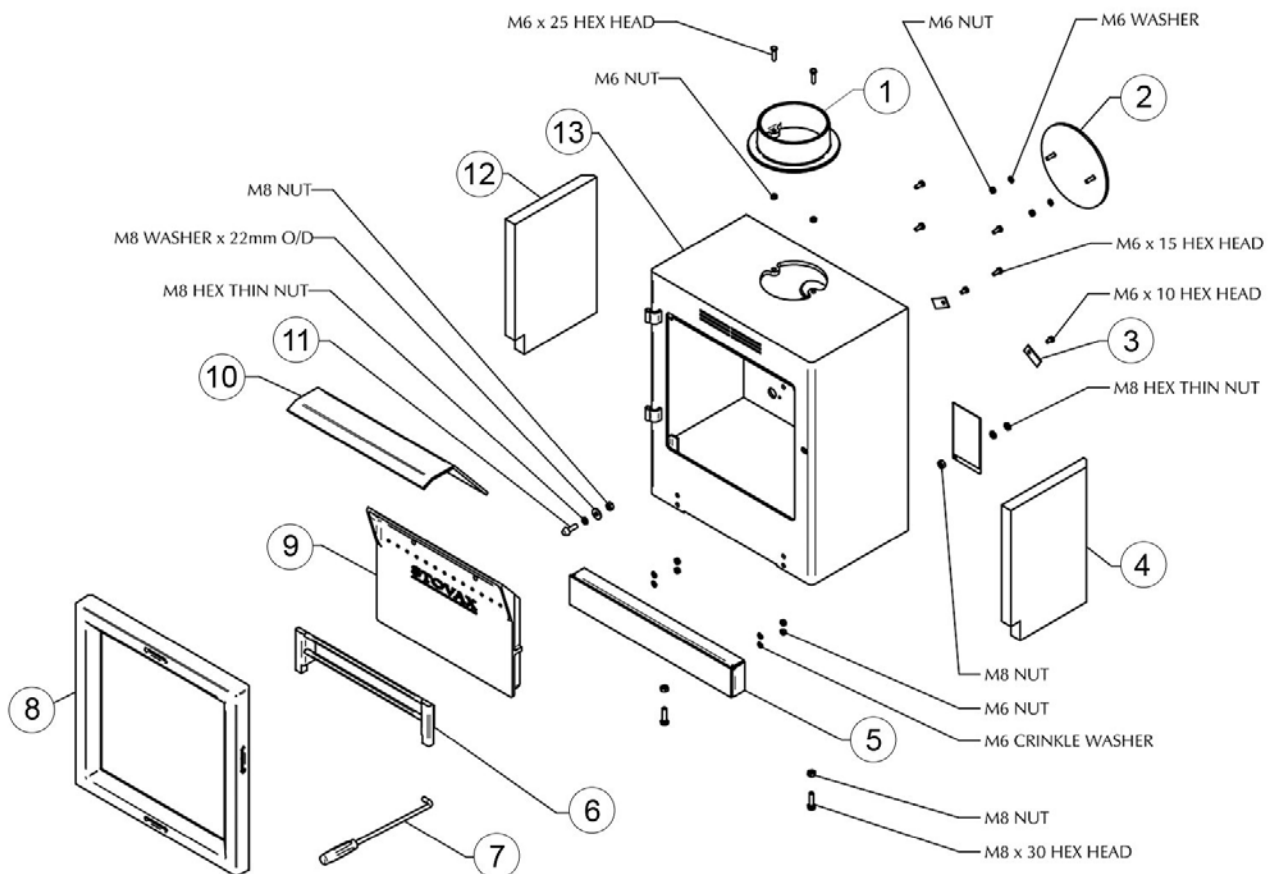

View 8 Wood Burning Stove

stovaxspares.com/appliance/stoves/view-stoves/view-8-stoves/view-8/serial-numbers-starting-fvw/view-8-

- View 8
- Door Assembly

Read More

Ref.	Product Code		Description
1	CA7669		View 8/CL8 Mk1 6" Flue Adapter
2	SM13		Stockton 7/8/11/14 HB/View 8/CL8 Mk1 6in Blanking Plate
3	SM15		Secondary Air Cover
4	CE7815		View 8/CL8 WB Right Hand Side Firebrick Dimensions: 270x350x25mm
5	MEC9144		View 8 Mk1 Plinth
6	CA7682		Stockton/View 8/5/CL8 Log Guard
7	MEC8788		Multifunction Tool
8	MEC8615		View 8 Mk1 Complete Door Assembly
9	SM27CE		Stockton 8/5/View 8 Wide Cleanburn Chamber
10	SM26		Stockton/View 8/CL8 Baffle Plate
11	ME600599		View/CL3/CL5/CL8 Mk1/CL7 Inset Boiler Door Latch Bolt
12	CE7816		View 8/CL8 WB Left Hand Side Firebrick Dimensions: 350x270x25mm

Ref.	Product Code		Description
1	CA7613		View 8 Outer Door Frame
2	ME600422		View Door Spring

Ref.	Product Code		Description
3	MEC9553		View/CL3/CL5/CL8/CL7 Inset Boiler Hinge Assembly
4	CE7703		View 8 Door Glass Dimensions: 468x380x4mm
5	4950		15mm x 2mm Self Adhesive Tape Seal - 2m Pack 460mm length required.
6	ME600525		View 8 Mk1 Primary Air Slider Cover Plate
7	CA7642		View 8 Primary Air Slider
8	CA7636		View 8 Glass Clamp Frame
9	4952		15 x 2mm Mid Door Rope Seal - 2m Pack 450mm length required.
10	5704		13mm Black Rope Seal with Adhesive - 3.5m Pack 410m+2300mm length required.
11	4950		15mm x 2mm Self Adhesive Tape Seal - 2m Pack 450mm+1220mm length required.
12	CA7637		View 8 Air Control Slider
13	ME600443		View 8 Mk1 Air Control Cover Plate
14	FA9510		CL3/CL5/CL8/CL7 Inset Boiler Mk1 Shoulder Screw - Single Screw