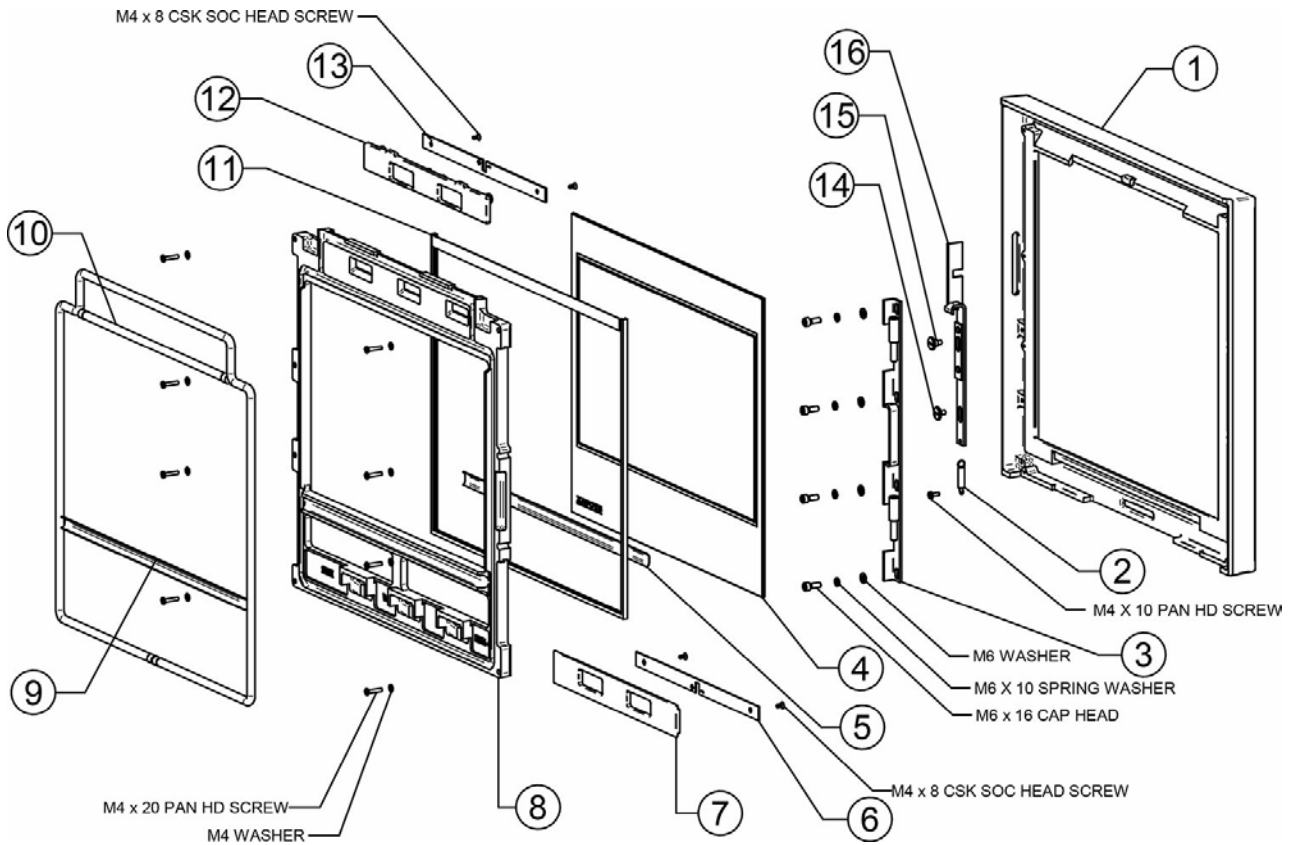

View 8 Multi Fuel Stove

stovaxspares.com/appliance/stoves/view-stoves/view-8-stoves/view-8/serial-numbers-starting-fwv/view-8-

- View 8
- Door Assembly

Read More

Ref.	Product Code		Description
1	CA7669		View 8/CL8 Mk1 6" Flue Adapter
2	SM13		Stockton 7/8/11/14 HB/View 8/CL8 Mk1 6in Blanking Plate
3	SM15		Secondary Air Cover
4	CE7813		View 8/CL8 MF Side Firebrick Dimensions: 270x218x25mm
5	MEC9144		View 8 Mk1 Plinth
6	SMN37		Stockton 3/4/5/6/7/8/11/CL3/CL5/CL8 Centre Grate
7	SM64CE		Stockton/View 8/CL8 MF Main Grate
8	MEC8821		View 8/CL8 Mk1 MF Ashpan
9	MEC8793		Ashpan Tool
10	CA7682		Stockton/View 8/5/CL8 Log Guard
11	MEC8615		View 8 Mk1 Complete Door Assembly
12	MEC8788		Multifunction Tool

Ref.	Product Code		Description	
13	MEC8644		View 3/5/8/Vision/Vogue/CL3/CL5/CL8 MF Riddling Slider	
14	RA502357		View 8/CL8 MF Riddling Operating Rod	
15	SM27CE		Stockton 8/5/View 8 Wide Cleanburn Chamber	
16	SM26		Stockton/View 8/CL8 Baffle Plate	
17	ME600599		View/CL3/CL5/CL8 Mk1/CL7 Inset Boiler Door Latch Bolt	
18	N/A Carcass		Welded Carcass Assembly	This part is not serviceable and cannot be ordered as a spare.

Ref.	Product Code		Description
1	CA7613		View 8 Outer Door Frame
2	ME600422		View Door Spring
3	MEC9553		View/CL3/CL5/CL8/CL7 Inset Boiler Hinge Assembly
4	CE7703		View 8 Door Glass 468x380x4mm
5	4950		15mm x 2mm Self Adhesive Tape Seal - 2m Pack 460mm length required
6	ME600525		View 8 Mk1 Primary Air Slider Cover Plate
7	CA7642		View 8 Primary Air Slider