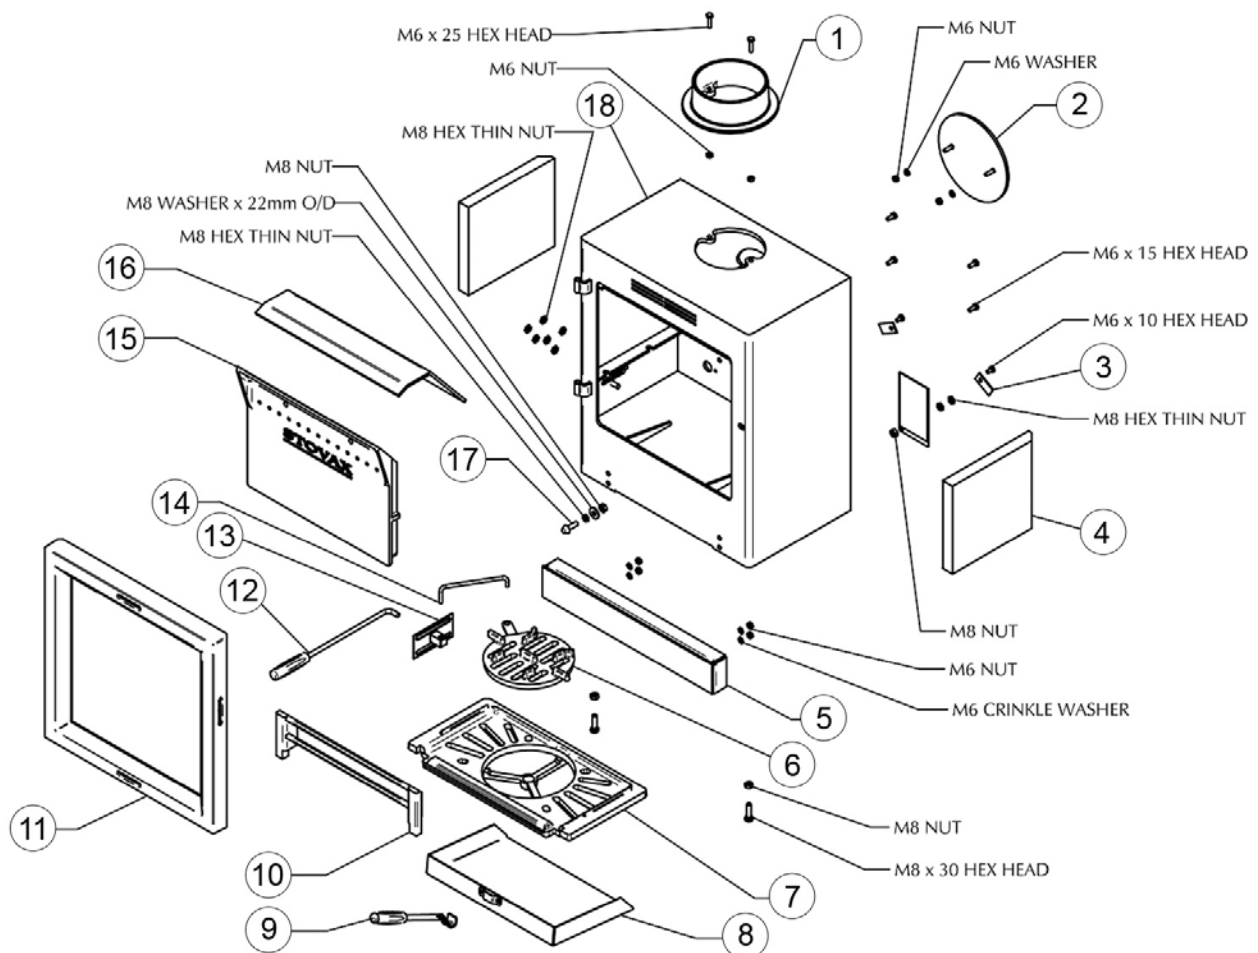

View 8 Multi Fuel Stove

stovaxspares.com/appliance/stoves/view-stoves/view-8-stoves/view-8/serial-numbers-starting-fwv/view-8-

- View 8
- Door Assembly

Read More

Ref.	Product Code		Description
1	CA7669		View 8/CL8 Mk1 6" Flue Adapter
2	SM13		Stockton 7/8/11/14 HB/View 8/CL8 Mk1 6in Blanking Plate
3	SM15		Secondary Air Cover
4	CE7813		View 8/CL8 MF Side Firebrick Dimensions: 270x218x25mm
5	MEC9144		View 8 Mk1 Plinth
6	SMN37		Stockton 3/4/5/6/7/8/11/CL3/CL5/CL8 Centre Grate
7	SM64CE		Stockton/View 8/CL8 MF Main Grate
8	MEC8821		View 8/CL8 Mk1 MF Ashpan
9	MEC8793		Ashpan Tool
10	CA7682		Stockton/View 8/5/CL8 Log Guard
11	MEC8615		View 8 Mk1 Complete Door Assembly
12	MEC8788		Multifunction Tool

Ref.	Product Code		Description	
13	MEC8644		View 3/5/8/Vision/Vogue/CL3/CL5/CL8 MF Riddling Slider	
14	RA502357		View 8/CL8 MF Riddling Operating Rod	
15	SM27CE		Stockton 8/5/View 8 Wide Cleanburn Chamber	
16	SM26		Stockton/View 8/CL8 Baffle Plate	
17	ME600599		View/CL3/CL5/CL8 Mk1/CL7 Inset Boiler Door Latch Bolt	
18	N/A Carcass		Welded Carcass Assembly	This part is not serviceable and cannot be ordered as a spare.

Ref.	Product Code		Description
1	CA7613		View 8 Outer Door Frame
2	ME600422		View Door Spring
3	MEC9553		View/CL3/CL5/CL8/CL7 Inset Boiler Hinge Assembly
4	CE7703		View 8 Door Glass 468x380x4mm
5	4950		15mm x 2mm Self Adhesive Tape Seal - 2m Pack 460mm length required
6	ME600525		View 8 Mk1 Primary Air Slider Cover Plate
7	CA7642		View 8 Primary Air Slider