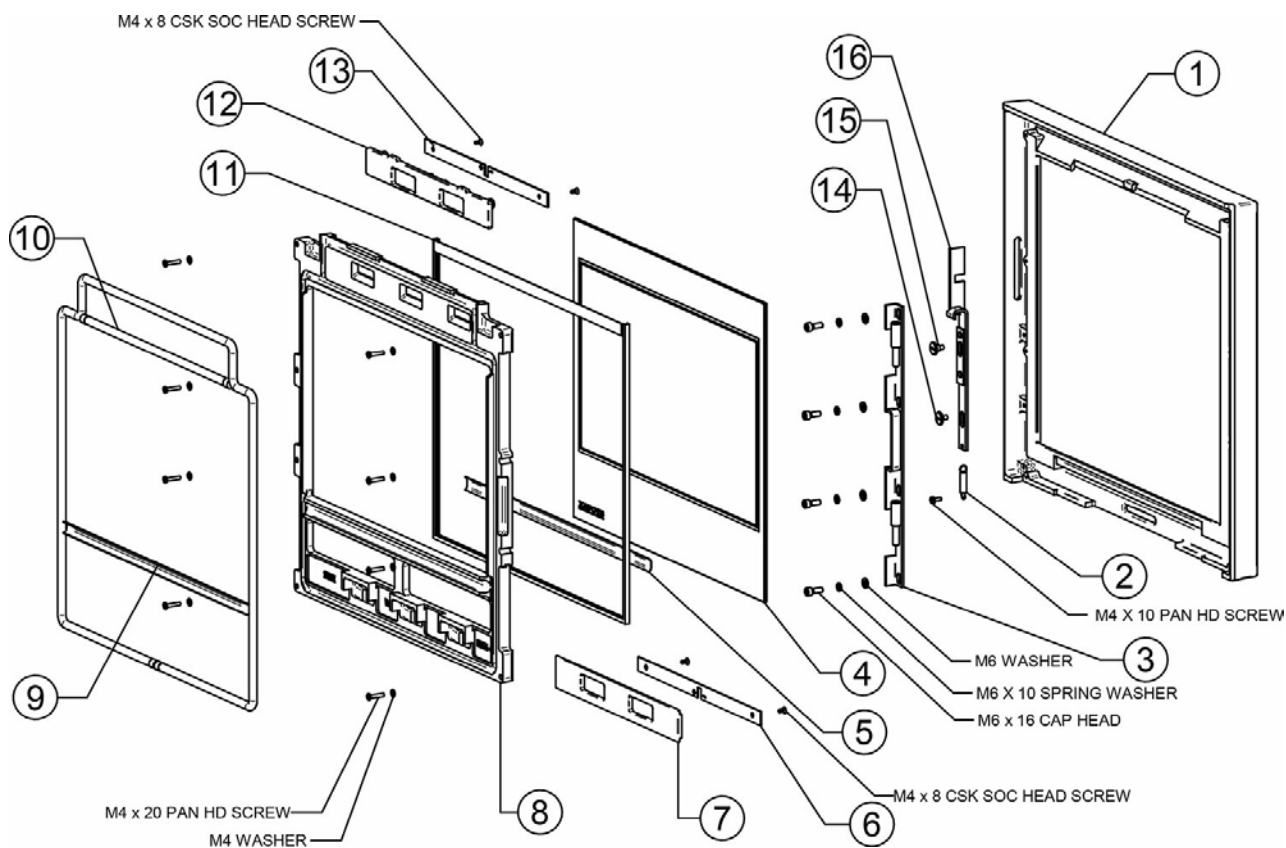

number. Please use the [following guide](#) to help locate your data badge which contains your serial and model number information.

Ref.	Product Code		Description
1	<u>CA7613</u>		View 8 Outer Door Frame
2	<u>ME600422</u>		View Door Spring
3	<u>MEC9553</u>		View/CL3/CL5/CL8/CL7 Inset Boiler Hinge Assembly
4	<u>CE7703</u>		View 8 Door Glass
5	<u>4950</u>		15mm x 2mm Self Adhesive Tape Seal - 2m Pack 460mm length required.
6	<u>ME600525</u>		View 8 Mk1 Primary Air Slider Cover Plate