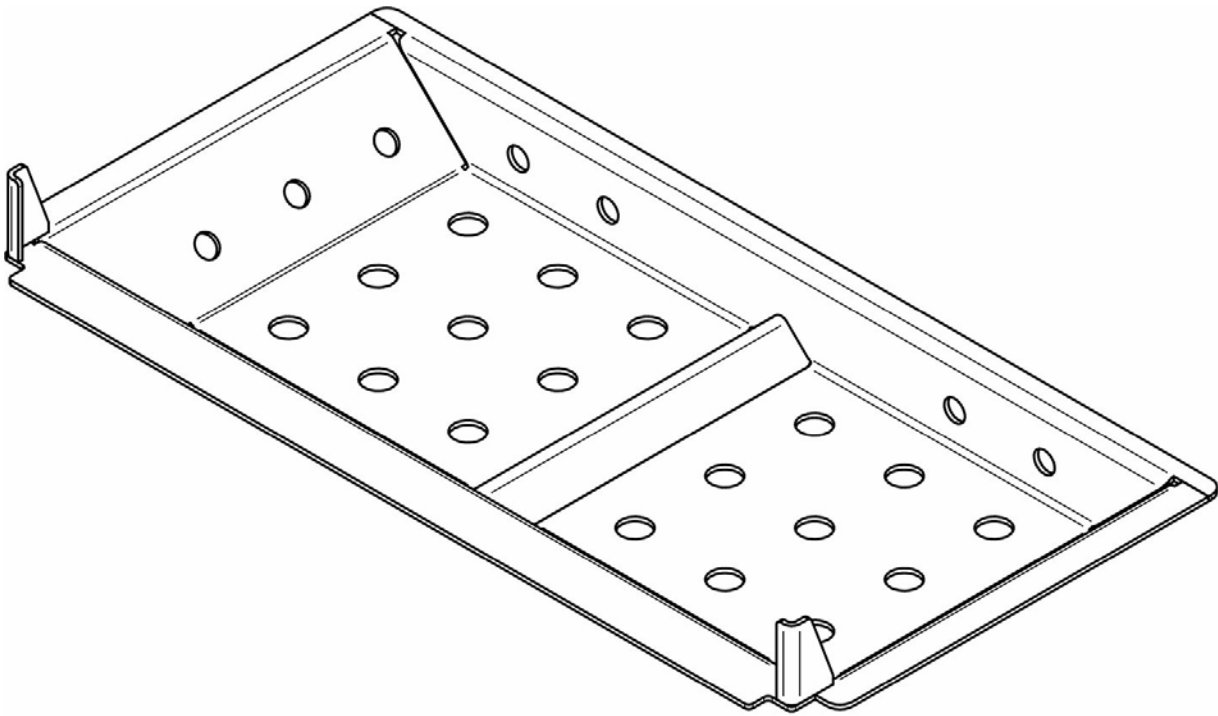

your serial and model number information.

Ref.	Product Code	Description
	<u>7113WT</u>	Stockton 8 HB Boiler Mk1/Yeoman CL8 HB Boiler Woodburning Tray To achieve the highest efficiency when burning wood only.

Drawing: PR9698

Do you have the correct appliance?

Before ordering your parts please ensure you have selected the correct appliance. To properly identify your appliance you will need to know your serial number and/or model number. Please use the [following guide](#) to help locate your data badge which contains your serial and model number information.