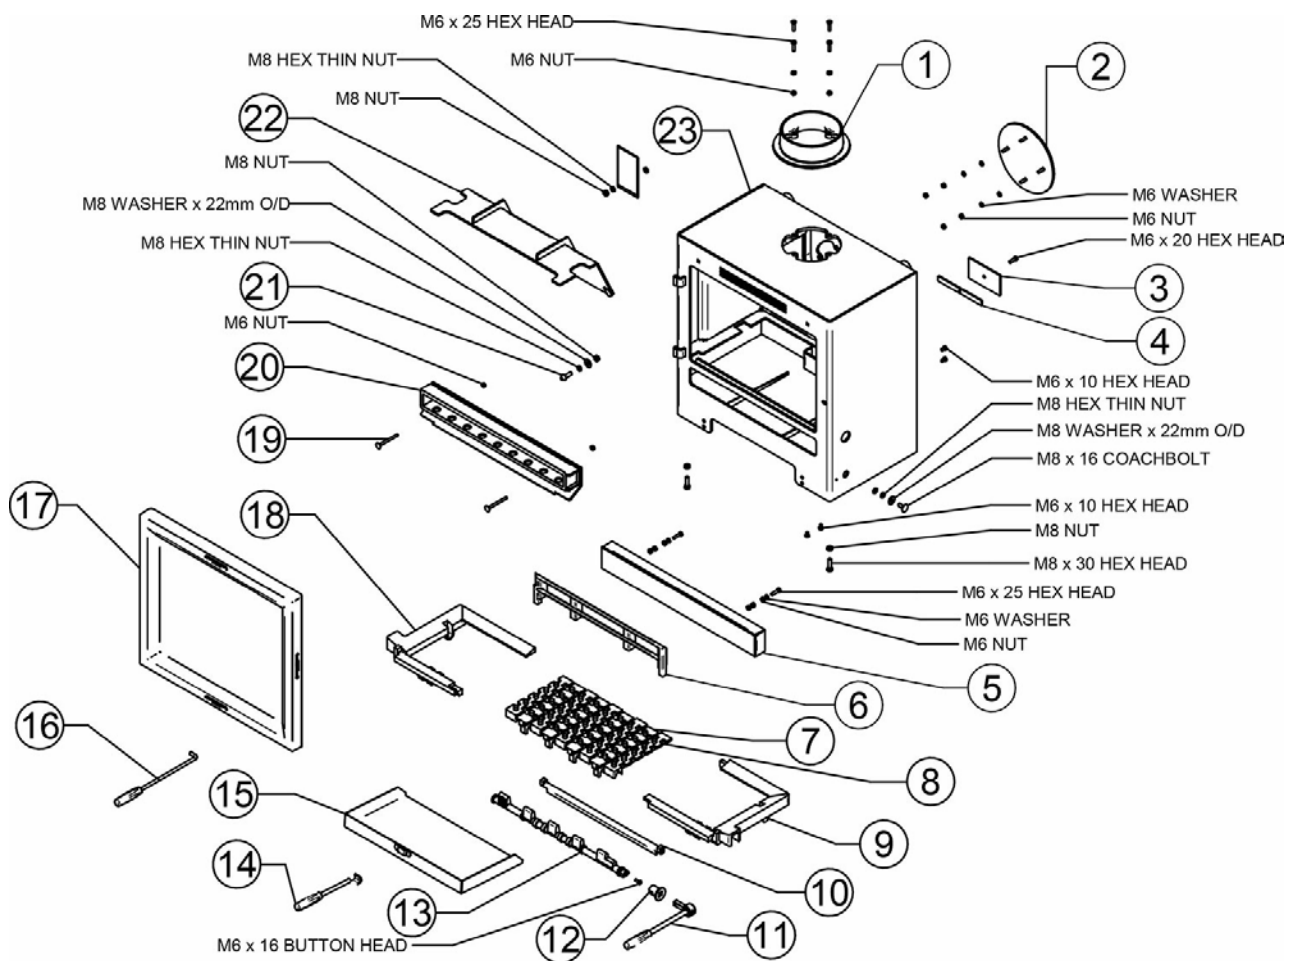

[Read More](#)

Ref.	Product Code		Description
1	<b><u>CA7669</u></b>		View 8/CL8 Mk1 6" Flue Adapter
2	<b><u>SM13</u></b>		Stockton 7/8/11/14 HB/View 8/CL8 Mk1 6in Blanking Plate
3	<b><u>ME501805</u></b>		Stockton 8/County/Devon HB/CL7 Inset Boiler Mk1 Thermostat Blanking Plate
4	<b><u>ME501806</u></b>		Stockton/County/Devon HB/CL7 Inset Boiler Mk1 Thermostat Blanking Bar
5	<b><u>MEC9144</u></b>		View 8 Mk1 Plinth
6	<b><u>CA7682</u></b>		Stockton/View 8/5/CL8 Log Guard
7	<b><u>ST8-CA7480</u></b>		Stockton 8/Devon 50HB CE Boiler Grate Bar - Moving
8	<b><u>ST8-CA7479</u></b>		Stockton 8/Devon 50HB CE Boiler Grate Bar - Fixed
9	<b><u>ST8-CA7464</u></b>		Stockton/View 8 HB Boiler MF Right Hand Infill
10	<b><u>ST8-CA7500</u></b>		Stockton 8/Devon 50HB CE Back Riddling Bar
11	<b><u>MEC8792</u></b>		Riddling Tool Assy
12	<b><u>RVN-CA7595</u></b>		Vision MF/CL7 Inset Boiler Riddling Socket
13	<b><u>ST8-CA7584</u></b>		Stockton 8/Devon 50HB CE Boiler Riddling Bar

number. Please use the [following guide](#) to help locate your data badge which contains your serial and model number information.

Ref.	Product Code		Description
1	<b><u>CA7613</u></b>		View 8 Outer Door Frame
2	<b><u>ME600422</u></b>		View Door Spring
3	<b><u>MEC9553</u></b>		View/CL3/CL5/CL8/CL7 Inset Boiler Hinge Assembly
4	<b><u>CE7703</u></b>		View 8 Door Glass
5	<b><u>4950</u></b>		15mm x 2mm Self Adhesive Tape Seal - 2m Pack 460mm length required.
6	<b><u>ME600525</u></b>		View 8 Mk1 Primary Air Slider Cover Plate