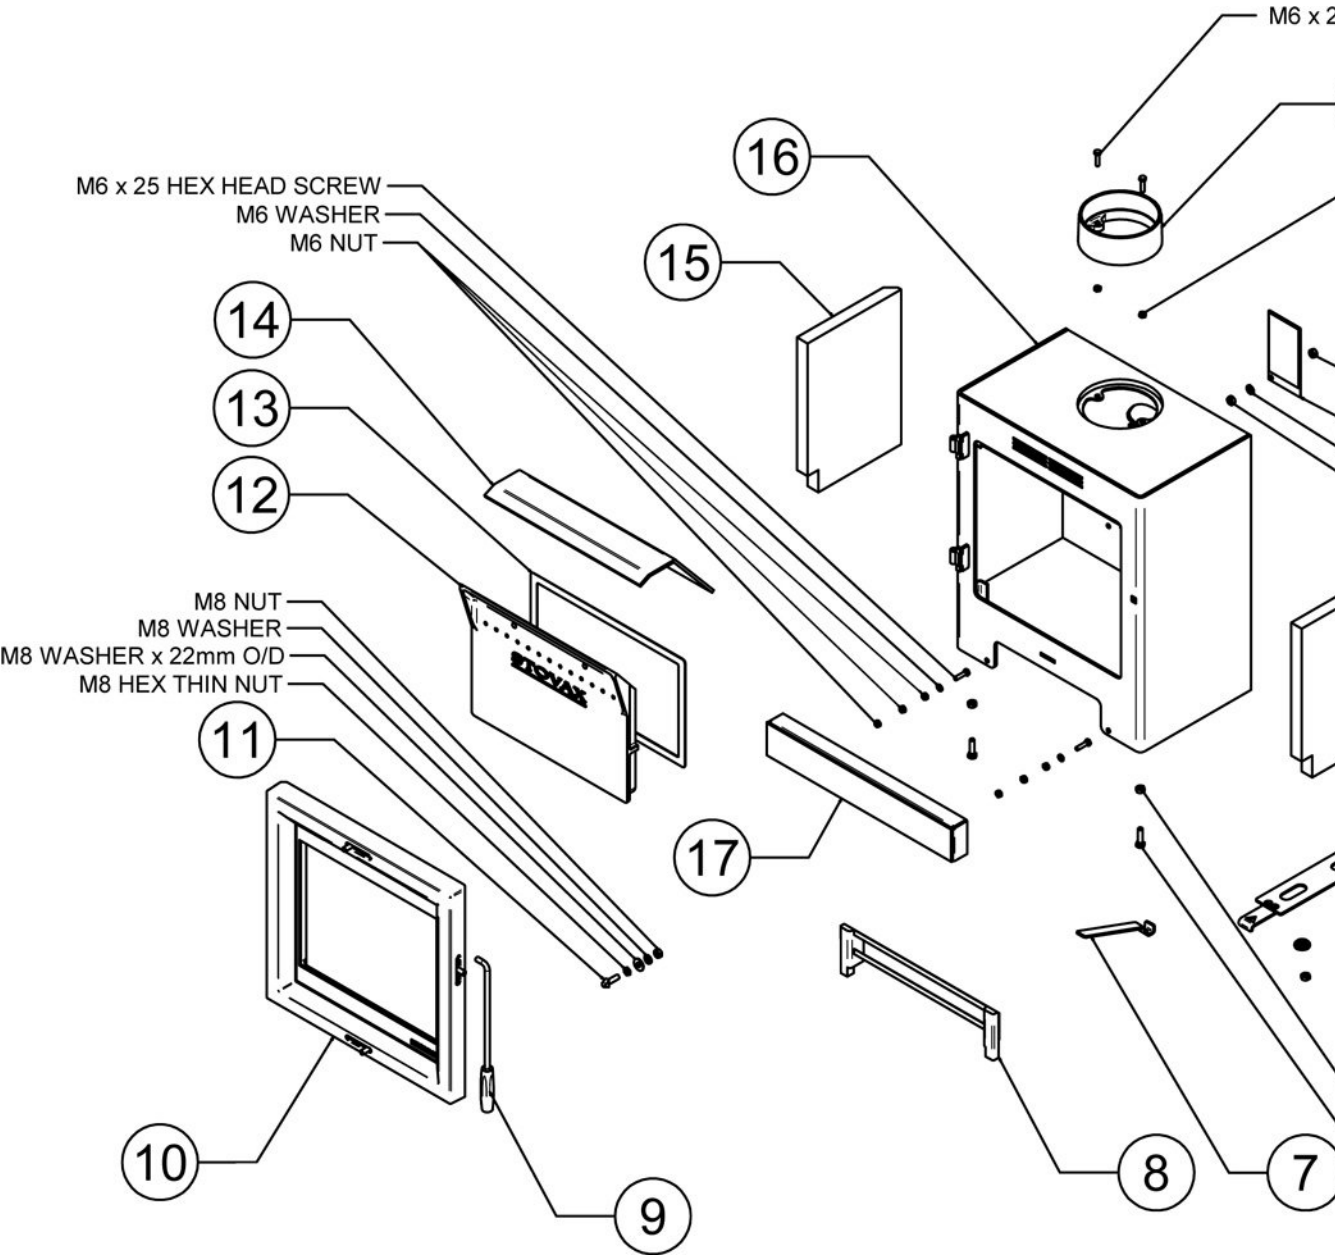

View 5 Wood Burning (MK2)

stovaxspares.com/appliance/stoves/view-stoves/view-5-stoves/view-5/serial-numbers-starting-cw02000/view-5-wood-mk3/

- View 5 (MK2)
- Door Assembly

Read More

| Ref. | Product Code | | Description | |
|------|--------------|---|---|--|
| 1 | CA7680 |  | Stockton 3/4/5/6/Exmoor/CL3/CL5 Mk2 5" Flue Adapter | |
| 2 | CA7679 |  | Stockton 3/4/5/6/CL3/CL5 Mk2 5" Blanking Plate | |
| 3 | ME500717 |  | Data Plate Mount | |
| 4 | CE7812 |  | View 5/CL5 WB CE Right Hand Side Firebrick Dimensions: 220x315x25mm | |
| 5 | MEC9753 |  | View 5/CL5 Mk2 Secondary Air Slider | |
| 6 | SM32 |  | Stockton/View Mk2 CE Secondary Air Slider Bush | |
| 7 | SM55 |  | Ashpan Tool | |
| 8 | CA7664 |  | View 5/CL5 Log Guard | |
| 9 | MEC8788 |  | Multifunction Tool | |
| 10 | MEC10625 |  | View 5 Complete Door Assembly | |
| 11 | ME600599 |  | View/CL3/CL5/CL8 Mk1/CL7 Inset Boiler Door Latch Bolt | |
| 12 | S5.27 |  | Stockton/View 5 Cleanburn Chamber | |
| 13 | 4949 |  | 10mm x 2mm Self Adhesive Tape Seal - 2m Pack 1155mm length required. | |
| 14 | S5.26 |  | Stockton 5/View 5/CL5 Baffle Plate | |
| 15 | CE7817 |  | View 5/CL5 WB CE Left Hand Side Firebrick Dimensions: 315x220x25mm | |
| 16 | N/A Carcass |  | Welded Carcass Assembly | This part is not serviceable and cannot be ordered as a spare. |
| 17 | MEC8754 |  | View 5 Mk2 Glass Plinth | |

Read MoreRead MoreRead More

| Ref. | Product Code | Description |
|------|--------------|---|
| 1 | CA7596 | View 5 Outer Door Frame |
| 2 | MEC9553 | View/CL3/CL5/CL8/CL7 Inset Boiler Hinge Assembly |
| 3 | CE8098 | View 5 WB Door Glass |
| 4+12 | 4950 | 15mm x 2mm Self Adhesive Tape Seal - 2m Pack 1130mm+340mm length required. |
| 5 | ME601588 | View Mk2 Air Control Handle |
| 6 | ME601583 | View 5/7 Mk2 Primary Air Control Cover Plate |