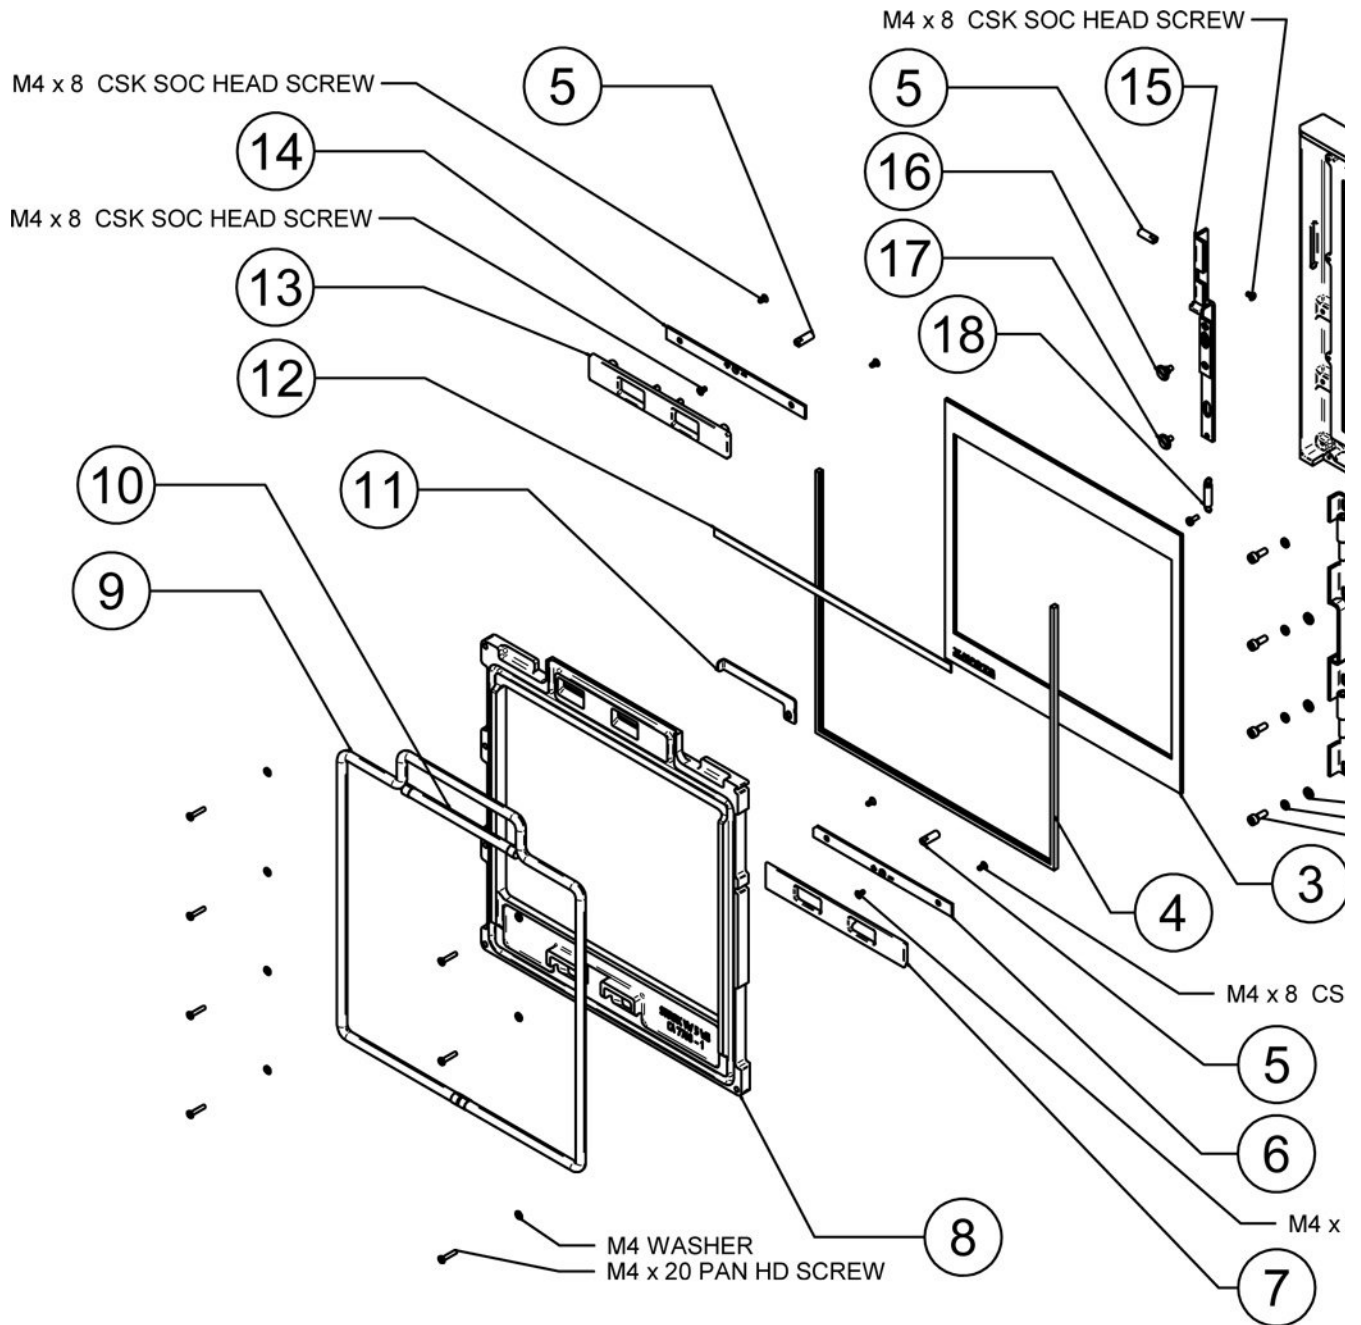

View 5 Wood Burning (MK2)

stovaxspares.com/appliance/stoves/view-stoves/view-5-stoves/view-5/serial-numbers-starting-cw02000/view-5-wood-mk3/

- View 5 (MK2)
- Door Assembly

Read More

| Ref. | Product Code | | Description | |
|------|--------------|---|---|--|
| 1 | CA7680 |  | Stockton 3/4/5/6/Exmoor/CL3/CL5 Mk2 5" Flue Adapter | |
| 2 | CA7679 |  | Stockton 3/4/5/6/CL3/CL5 Mk2 5" Blanking Plate | |
| 3 | ME500717 |  | Data Plate Mount | |
| 4 | CE7812 |  | View 5/CL5 WB CE Right Hand Side Firebrick Dimensions: 220x315x25mm | |
| 5 | MEC9753 |  | View 5/CL5 Mk2 Secondary Air Slider | |
| 6 | SM32 |  | Stockton/View Mk2 CE Secondary Air Slider Bush | |
| 7 | SM55 |  | Ashpan Tool | |
| 8 | CA7664 |  | View 5/CL5 Log Guard | |
| 9 | MEC8788 |  | Multifunction Tool | |
| 10 | MEC10625 |  | View 5 Complete Door Assembly | |
| 11 | ME600599 |  | View/CL3/CL5/CL8 Mk1/CL7 Inset Boiler Door Latch Bolt | |
| 12 | S5.27 |  | Stockton/View 5 Cleanburn Chamber | |
| 13 | 4949 |  | 10mm x 2mm Self Adhesive Tape Seal - 2m Pack 1155mm length required. | |
| 14 | S5.26 |  | Stockton 5/View 5/CL5 Baffle Plate | |
| 15 | CE7817 |  | View 5/CL5 WB CE Left Hand Side Firebrick Dimensions: 315x220x25mm | |
| 16 | N/A Carcass |  | Welded Carcass Assembly | This part is not serviceable and cannot be ordered as a spare. |
| 17 | MEC8754 |  | View 5 Mk2 Glass Plinth | |

Read MoreRead MoreRead More

| Ref. | Product Code | Description |
|------|--------------|---|
| 1 | CA7596 | View 5 Outer Door Frame |
| 2 | MEC9553 | View/CL3/CL5/CL8/CL7 Inset Boiler Hinge Assembly |
| 3 | CE8098 | View 5 WB Door Glass |
| 4+12 | 4950 | 15mm x 2mm Self Adhesive Tape Seal - 2m Pack 1130mm+340mm length required. |
| 5 | ME601588 | View Mk2 Air Control Handle |
| 6 | ME601583 | View 5/7 Mk2 Primary Air Control Cover Plate |