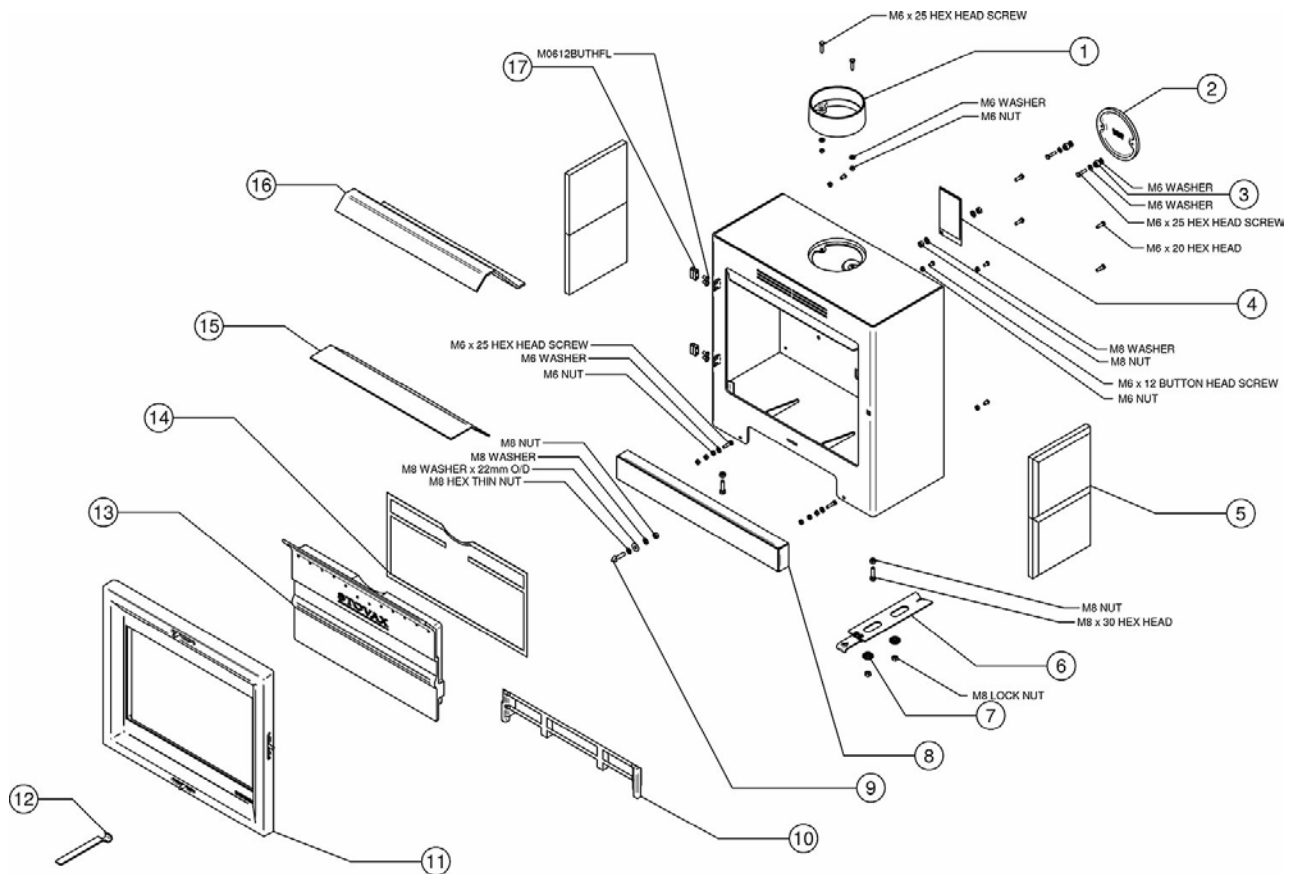

View 5 Wide 1 Door Wood

stovaxspares.com/appliance/stoves/view-stoves/view-5-stoves/view-5-wide/view-5-wide-1-door-wood/

- View 5 Wide
- Door Assembly

Ref.	Product Code		Description
1	CA7680		Stockton 3/4/5/6/Exmoor/CL3/CL5 Mk2 5" Flue Adapter
2	CA7679		Stockton 3/4/5/6/CL3/CL5 Mk2 5" Blanking Plate
3	ME601981		Stockton 5 Wide WB Rear Blanking Plate Spacer
4	ME500717		Data Plate Mount
5	CE8341		Stockton 5 Wide WB Side Firebrick Dimensions: 200x180x25mm
6	MEC11366		View 5/CL-5 Wide Secondary Air Control Slider
7	SM32		Stockton/View Mk2 CE Secondary Air Slider Bush
8	MEC8621		View 8 Mk2 Glass Plinth Assembly
9	ME601014		CL3/CL5/CL8 Latch Screw
10	CA7682		Stockton/View 8/5/CL8 Log Guard
11	MEC11378		View 5 Wide WB Complete Door Assembly
12	SM55		Ashpan Tool
13	SM27CE		Stockton 8/5/View 8 Wide Cleanburn Chamber

Ref.	Product Code		Description
14	4949		10mm x 2mm Self Adhesive Tape Seal - 2m Pack 1790mm length required
15	RA504420		Stockton 5 Wide WB Lower Baffle Plate
16	RA504419		Stockton 5 Wide WB Upper Baffle Plate
17	MEC10682		Vision/Vogue/Sheraton 5 Eco Adjustable Door Hinge
	M0620HHS		M6 x 20mm Hex Head Screw - Single Screw
	M06NUTO		M6 Nut - Single Nut
	RVAC111		M8 Hex Thin Nut - Single Nut
	M08NUTO		M8 Nut - Single Nut
	M08WASH		M8 Washer - Single Washer

Read MoreRead More

Ref.	Product Code		Description
1	CA7613		View 8 Outer Door Frame
2	MEC10622		View Mk2 Door Catch Slider
3	ME600422		View Door Spring
4	FA9510		CL3/CL5/CL8/CL7 Inset Boiler Mk1 Shoulder Screw - Single Screw
5	MEC9553		View/CL3/CL5/CL8/CL7 Inset Boiler Hinge Assembly
6	CE8099		View 8 Mk2 WB Door Glass Dimensions: 468x380x4mm