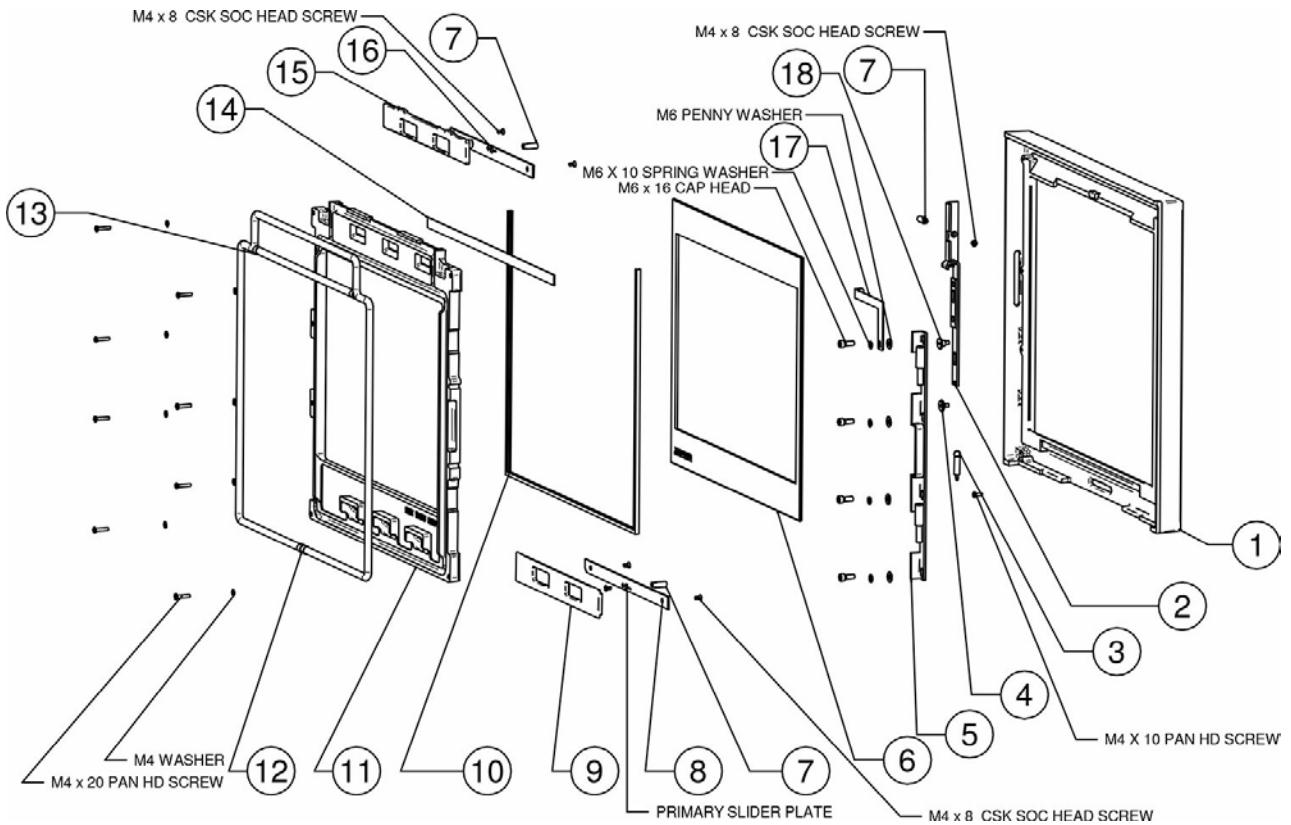

View 5 Wide 1 Door Wood

stovaxspares.com/appliance/stoves/view-stoves/view-5-stoves/view-5-wide/view-5-wide-1-door-wood/

- View 5 Wide
- Door Assembly

Ref.	Product Code		Description
1	CA7680		Stockton 3/4/5/6/Exmoor/CL3/CL5 Mk2 5" Flue Adapter
2	CA7679		Stockton 3/4/5/6/CL3/CL5 Mk2 5" Blanking Plate
3	ME601981		Stockton 5 Wide WB Rear Blanking Plate Spacer
4	ME500717		Data Plate Mount
5	CE8341		Stockton 5 Wide WB Side Firebrick Dimensions: 200x180x25mm
6	MEC11366		View 5/CL-5 Wide Secondary Air Control Slider
7	SM32		Stockton/View Mk2 CE Secondary Air Slider Bush
8	MEC8621		View 8 Mk2 Glass Plinth Assembly
9	ME601014		CL3/CL5/CL8 Latch Screw
10	CA7682		Stockton/View 8/5/CL8 Log Guard
11	MEC11378		View 5 Wide WB Complete Door Assembly
12	SM55		Ashpan Tool
13	SM27CE		Stockton 8/5/View 8 Wide Cleanburn Chamber

Ref.	Product Code		Description
14	4949		10mm x 2mm Self Adhesive Tape Seal - 2m Pack 1790mm length required
15	RA504420		Stockton 5 Wide WB Lower Baffle Plate
16	RA504419		Stockton 5 Wide WB Upper Baffle Plate
17	MEC10682		Vision/Vogue/Sheraton 5 Eco Adjustable Door Hinge
	M0620HHS		M6 x 20mm Hex Head Screw - Single Screw
	M06NUTO		M6 Nut - Single Nut
	RVAC111		M8 Hex Thin Nut - Single Nut
	M08NUTO		M8 Nut - Single Nut
	M08WASH		M8 Washer - Single Washer

Read MoreRead More

Ref.	Product Code		Description
1	CA7613		View 8 Outer Door Frame
2	MEC10622		View Mk2 Door Catch Slider
3	ME600422		View Door Spring
4	FA9510		CL3/CL5/CL8/CL7 Inset Boiler Mk1 Shoulder Screw - Single Screw
5	MEC9553		View/CL3/CL5/CL8/CL7 Inset Boiler Hinge Assembly
6	CE8099		View 8 Mk2 WB Door Glass Dimensions: 468x380x4mm