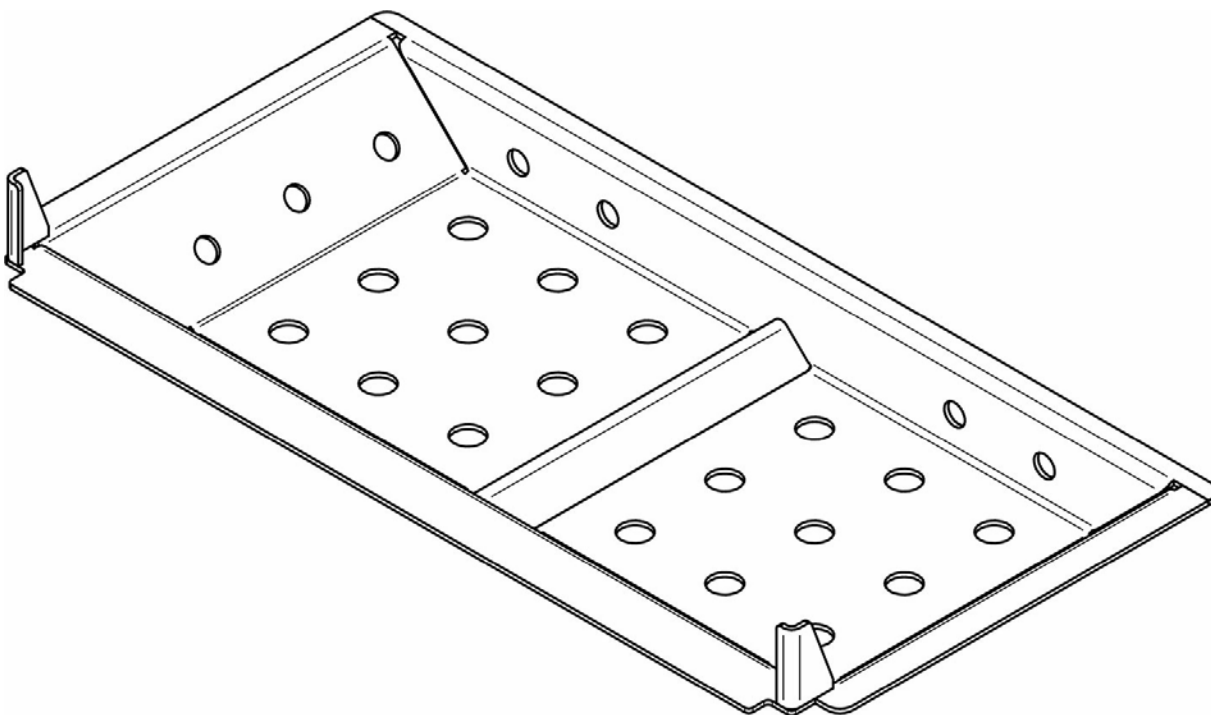

Ref.	Product Code	Description
	<u>4951</u>	10mm x 2mm Self Adhesive Tape Seal - 2m Pack

Do you have the correct appliance?

Before ordering your parts please ensure you have selected the correct appliance. To properly identify your appliance you will need to know your serial number and/or model number. Please use the [following guide](#) to help locate your data badge which contains your serial and model number information.

Ref.	Product Code	Description
	<u>7314WT</u>	Stockton 14 HB Boiler Mk1 Woodburning Tray To achieve the highest efficiency when burning wood only.

Drawing: PR9698

Do you have the correct appliance?