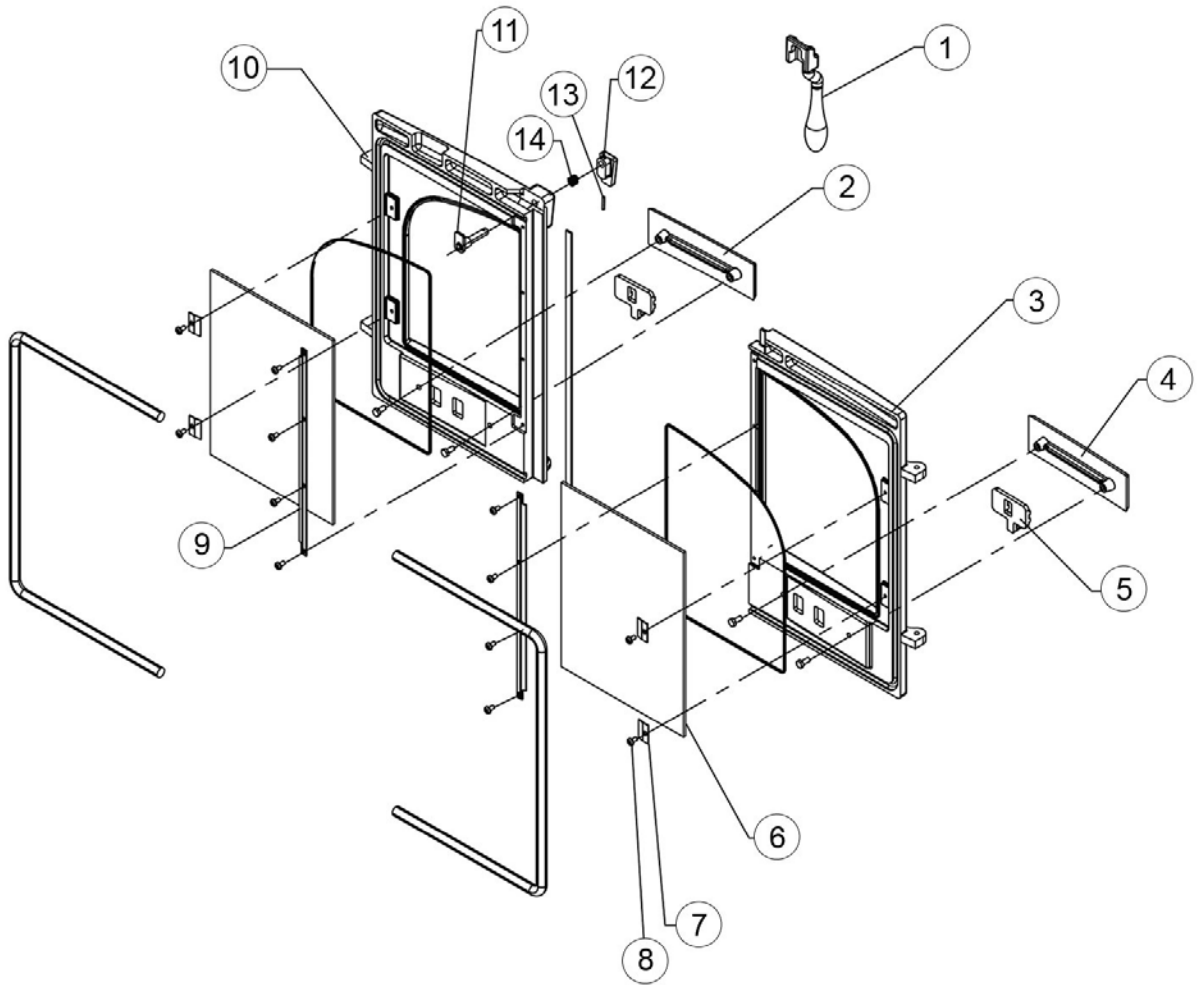

[Read More](#)[Read More](#)

Ref.	Product Code	Description		
1	<u>SM2.23</u>		Stockton Door Tool	
2	<u>SL2.3RH</u>		Stockton 11 Right Hand Air Control Cover Plate with Logo	
3	<u>N/A</u>		For Complete Two Door Assembly see Main Assembly page	This part is not currently available.
4	<u>SL2.3LH</u>		Stockton 11 Left Hand Air Control Cover Plate	
5	<u>SM4SD</u>		Stockton 8 Double Sided/14 HB Boiler Mk1 Air Control Slider