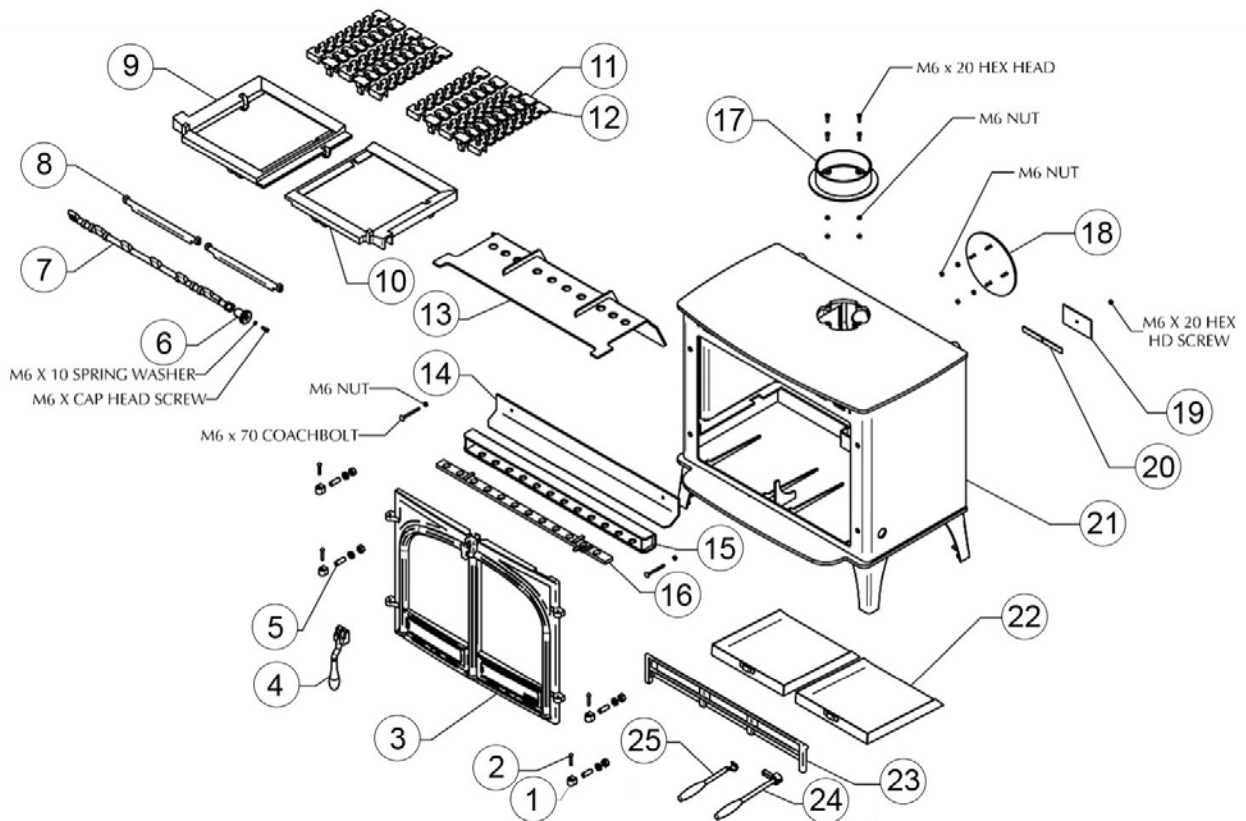

Stockton 14 High Output Boiler MK1

stovaxspares.com/appliance/stoves/integral-boilers/stockton-boiler-stoves/stockton-14-boilers/serial-

[Read More](#)

Ref.	Product Code	Description