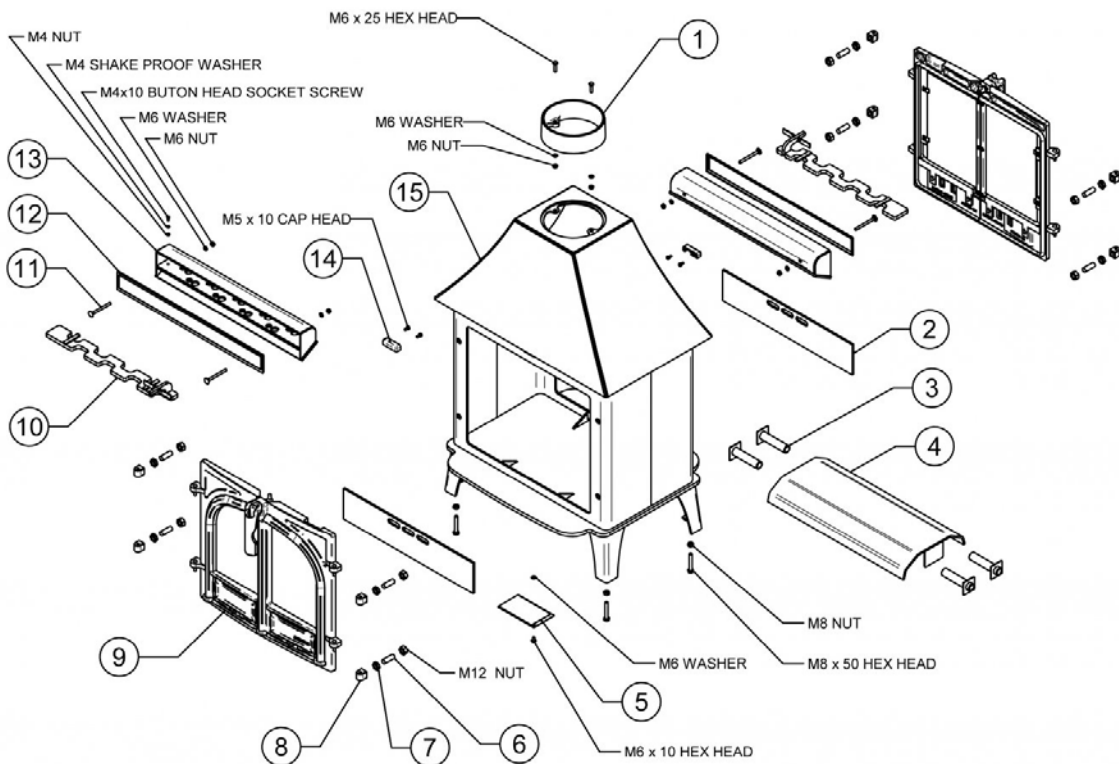

# Stockton 11 Double Sided High Canopy 2 Door MK2

[stovaxspares.com/appliance/stoves/stockton-stoves/stockton-11-double-sided-stoves/stockton-11-](http://stovaxspares.com/appliance/stoves/stockton-stoves/stockton-11-double-sided-stoves/stockton-11-)

[Read More](#)

Ref.	Product Code		Description
1	<b><u>CA7687</u></b>		Stockton 7/8/11/14/County/Devon/Exe/CL8 Mk2 6" Flue Adapter
2	<b><u>ME600841</u></b>		Stockton 11 Mk2 Wood Retaining Plate 2 units needed
3	<b><u>ST8- MEC8800</u></b>		Stockton 8/11 Double Sided - Baffle Support Tubes 4 units needed
4	<b><u>SL26SD</u></b>		Stockton 11 Double Sided - Baffle Plate
5	<b><u>ME500717</u></b>		Data Plate Mount
6	<b><u>SM18</u></b>		M12 x 35mm Hinge Block Stud - Single Stud 8 units needed
7	<b><u>SM21</u></b>		M12 x 6mm Hinge Block Locking Nut - Single Nut 8 units needed
8	<b><u>SM10</u></b>		Stockton Hinge Block 8 units needed
9	<b><u>MEC9344</u></b>		Stockton 11 Mk2 Complete Double Door Assembly 2 units needed
10	<b><u>MEC9346</u></b>		Stockton 11 Mk2 Airwash Slider 2 units needed
11	<b><u>M0675CBLT</u></b>		M6 x 75mm Coach Bolt - Single Bolt 2 units needed

Ref.	Product Code		Description	
12	<b><u>4949</u></b>		10mm x 2mm Self Adhesive Tape Seal - 2m Pack 2 x 1245mm length required. 2 units needed.	
13	<b><u>MEC9345</u></b>		Stockton 11 Mk2 Airwash Control Chamber 2 units needed	
14	<b><u>CA7684</u></b>		Stockton 5 Wide/8/11/14 Door Catch Block 2 units needed	
15	<b><u>N/A</u></b> <b><u>Carcass</u></b>		Welded Carcass Assembly	This part is not serviceable and cannot be ordered as a spare.