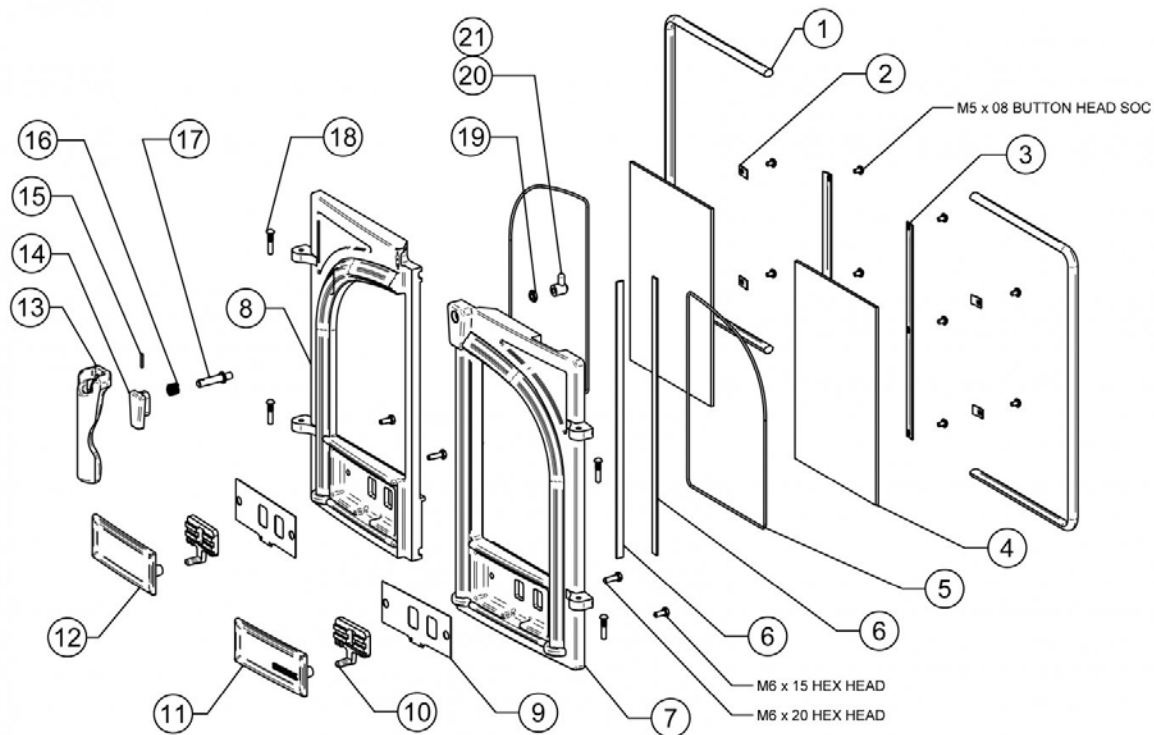

[Read More](#)[Read More](#)

Ref.	Product Code		Description
1	<u>5700</u>		13mm Black Door Rope Seal with Adhesive - 2m Pack 2X950mm length required
2	<u>RA502594</u>		Stockton Mk2 Glass Clip
3	<u>SL2.16</u>		Stockton 11/14 Long Glass Clip
4	<u>GL0236</u>		Stockton 11 Door Glass - Single Peice Dimensions 232x306x4mm
5	<u>4975</u>		3mm Glass Rope Seal with Adhesive - 2m Pack 2X980mm length required
6	<u>4951</u>		10mm x 2mm Self Adhesive Tape Seal - 2m Pack 2X430mm length required