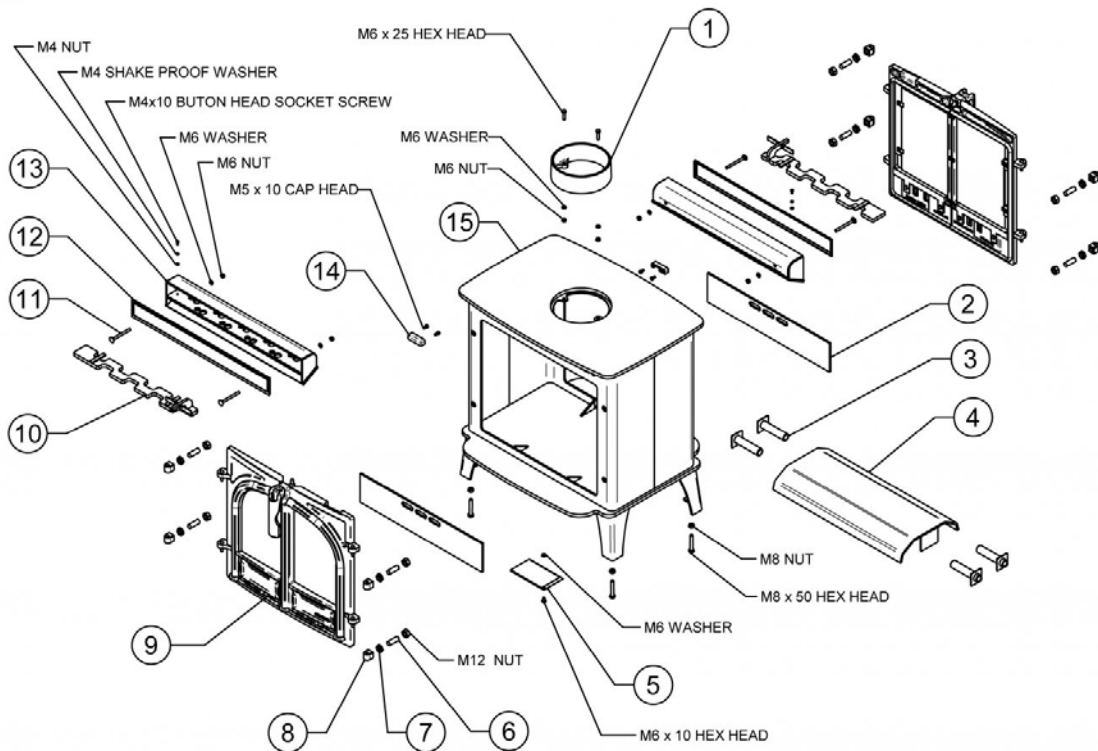

# Stockton 11 Double Sided Flat Top 2 Door MK2

[stovaxspares.com/appliance/stoves/stockton-stoves/stockton-11-double-sided-stoves/stockton-11-](http://stovaxspares.com/appliance/stoves/stockton-stoves/stockton-11-double-sided-stoves/stockton-11-)

[Read More](#)

Ref.	Product Code		Description
1	<b><u>CA7687</u></b>		Stockton 7/8/11/14/County/Devon/Exe/CL8 Mk2 6" Flue Adapter
2	<b><u>ME600841</u></b>		Stockton 11 Mk2 Wood Retaining Plate 2 units needed
3	<b><u>ST8- MEC8800</u></b>		Stockton 8/11 Double Sided - Baffle Support Tubes 4 units needed
4	<b><u>SL26SD</u></b>		Stockton 11 Double Sided - Baffle Plate
5	<b><u>ME500717</u></b>		Data Plate Mount
6	<b><u>SM18</u></b>		M12 x 35mm Hinge Block Stud - Single Stud 8 units needed
7	<b><u>SM21</u></b>		M12 x 6mm Hinge Block Locking Nut - Single Nut 8 units needed
8	<b><u>SM10</u></b>		Stockton Hinge Block 8 units needed
9	<b><u>MEC9344</u></b>		Stockton 11 Mk2 Complete Double Door Assembly 2 units needed
10	<b><u>MEC9346</u></b>		Stockton 11 Mk2 Airwash Slider 2 units needed
11	<b><u>M0675CBLT</u></b>		M6 x 75mm Coach Bolt - Single Bolt 2 units needed

Ref.	Product Code		Description	
12	<b><u>4949</u></b>		10mm x 2mm Self Adhesive Tape Seal - 2m Pack 2 x 1245mm length required. 2 units needed	
13	<b><u>MEC9345</u></b>		Stockton 11 Mk2 Airwash Control Chamber 2 units needed	
14	<b><u>CA7684</u></b>		Stockton 5 Wide/8/11/14 Door Catch Block 2 units needed	
15	<b><u>N/A</u></b> <b><u>Carcass</u></b>		Welded Carcass Assembly	This part is not serviceable and cannot be ordered as a spare.