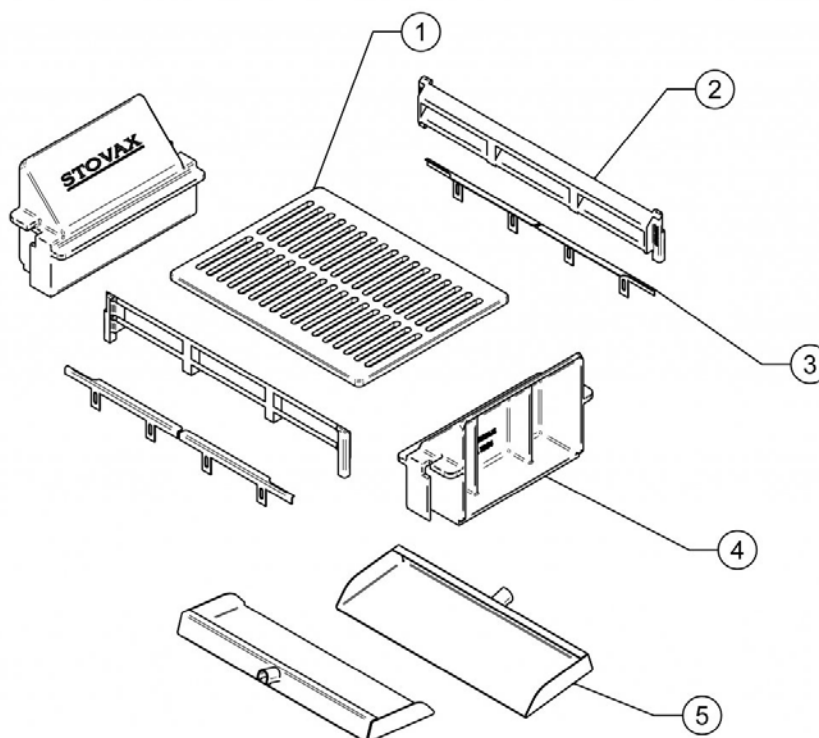

Ref.	Product Code		Description
19	<u>RVAC111</u>		M8 Hex Thin Nut - Single Nut
20	<u>MEC9081</u>		Stockton 5 Wide/8/11/14 Double Door Catch
21	<u>MEC9288</u>		Stockton 5 Wide/8/11/14 Mk2 Double Door Spindle and Catch Assembly Assembly including parts 17, 19 and 20

Drawing: PR9307-3

Do you have the correct appliance?

Before ordering your parts please ensure you have selected the correct appliance. To properly identify your appliance you will need to know your serial number and/or model number. Please use the [following guide](#) to help locate your data badge which contains your serial and model number information.