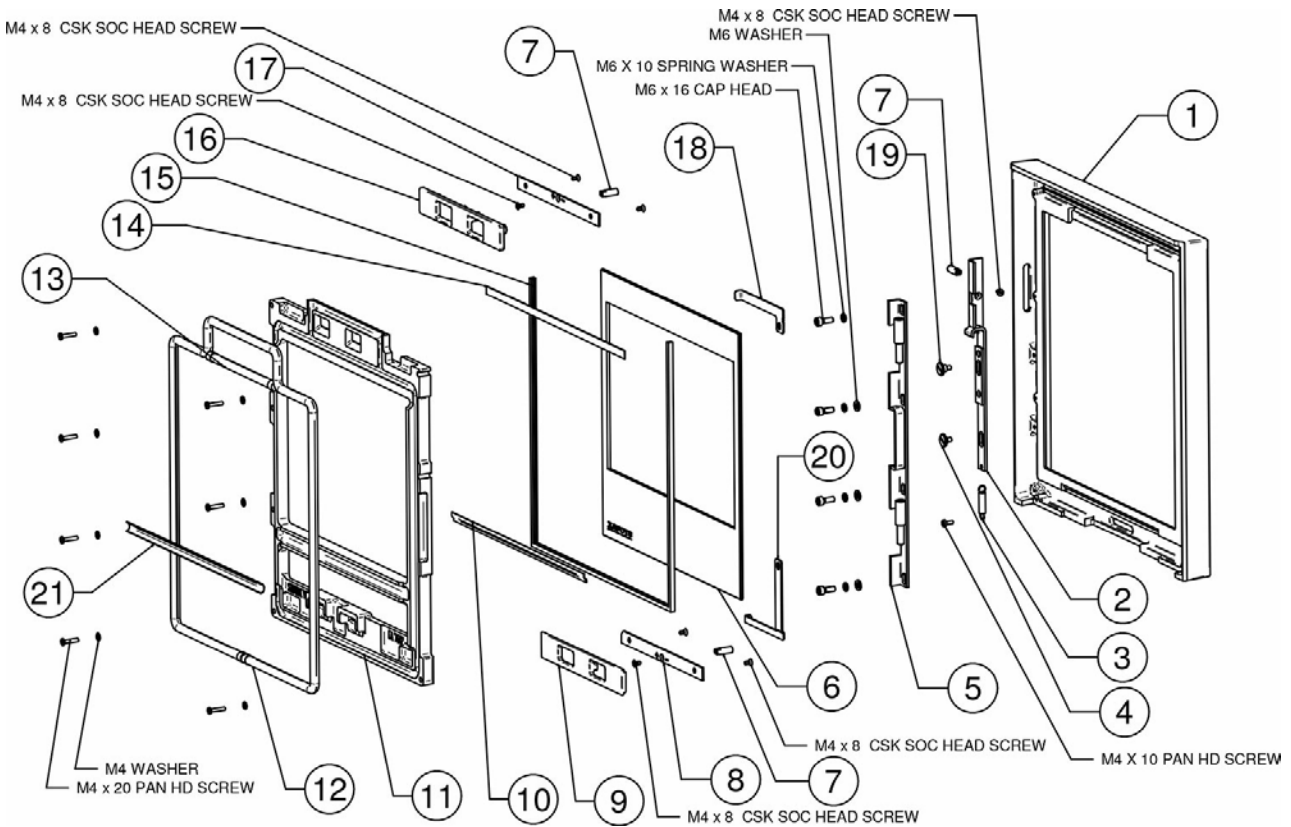

Ref.	Product Code		Description	
13	MEC8793		Ashpan Tool	
14	MEC10633		View 7 Mk2 Complete Door Assembly	
15	MEC9809		View 7 Mk2 Airwash Control Chamber	
16	S7.70CE		Stockton/View 7 Inset Lower Baffle Plate	
17	S7.74		Stockton/View 7 Inset Upper Baffle Plate	
18	ME7641		Baffle Support Spacer	
19	MEC8892		View 7 Top Plate	
20	N/A Carcass		Welded Carcass Assembly	This part is not serviceable and cannot be ordered as a spare.
21	ME500717		Data Plate Mount	
22	4949		10mm x 2mm Self Adhesive Tape Seal - 2m Pack 1390mm length required.	
23	S7.60		Stockton/View 7 Inset Cleanburn Chamber	
24	MEC8908		View 7 Plinth	

Read MoreRead MoreRead MoreRead MoreRead More

Ref.	Product Code	Description
1	CA7646	View 7 Outer Door Frame
2	MEC10622	View Mk2 Door Catch Slider

Ref.	Product Code		Description	
3	ME600422		View Door Spring	
4	FA9510		CL3/CL5/CL8/CL7 Inset Boiler Mk1 Shoulder Screw - Single Screw	
5	MEC9553		View/CL3/CL5/CL8/CL7 Inset Boiler Hinge Assembly	
6	CE7740		View 7 Door Glass Dimensions: 404x368x4mm	
7	ME601588		View Mk2 Air Control Handle	
8	ME601583		View 5/7 Mk2 Primary Air Control Cover Plate	
9	CA7628		View 3/5/7 Primary Air Control Slider	
10+14+15	4950		15mm x 2mm Self Adhesive Tape Seal - 2m Pack 390mm+400mm+1140mm length required.	
11	CA7647		View 7 Glass Clamp Frame	
12+13	5700		13mm Black Door Rope Seal with Adhesive - 2m Pack 1700mm+175mm length required.	
13	N/A		See part 12	This part is not currently available.
14	N/A		See part 10	This part is not currently available.