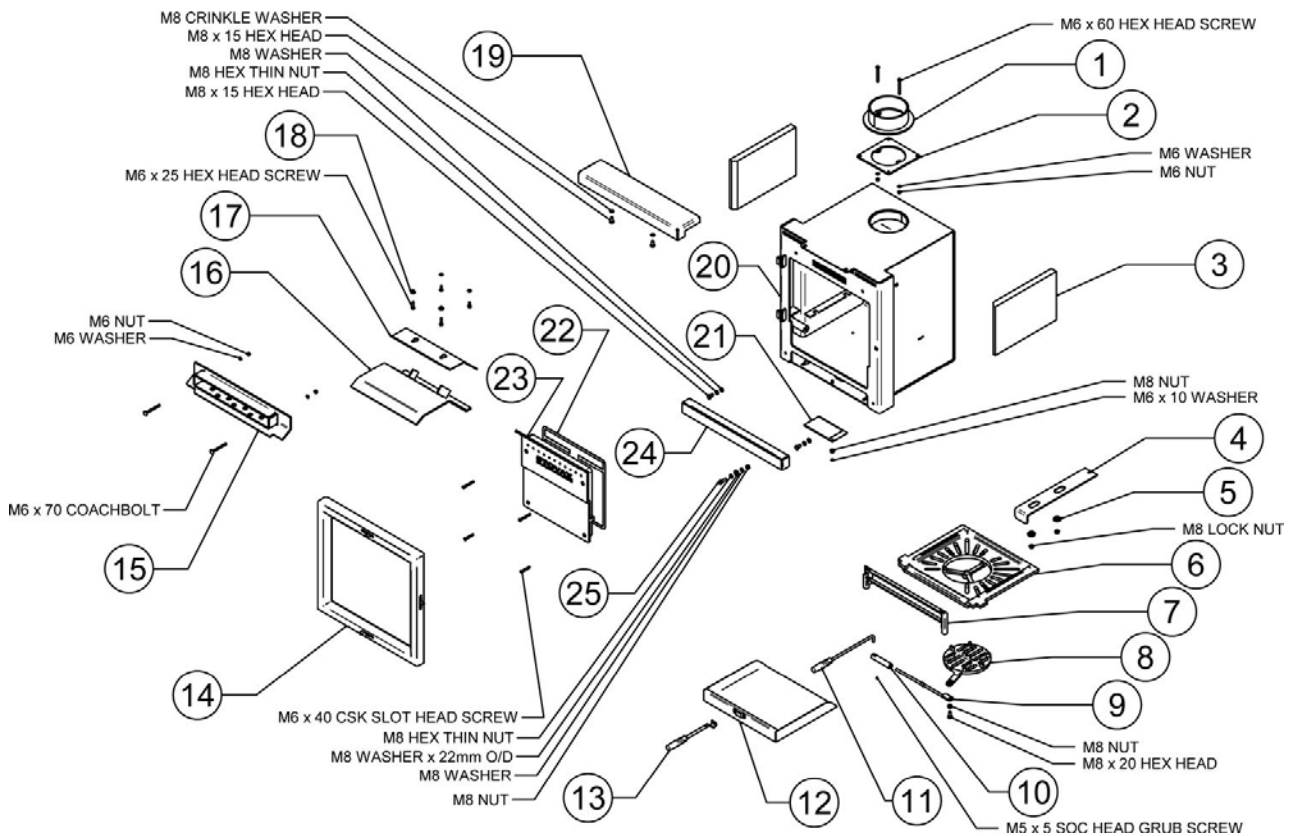

Serial Number Starting CVW – View 7 Inset (MK2)

stovaxspares.com/appliance/stoves/view-stoves/view-7-insets/view-7-inset-mk3/

- View 7 Inset
- Door Assembly

Read More

Ref.	Product Code		Description
1	SS14		Stockton Mk1 3/4/5/6 Sin Flue Adapter
2	ME600628		Stockton 7/8 Inset Mk2 Flue Flange
3	CE7829		View 7 Side Firebrick Dimensions: 300x205x25mm
4	RA503279		View 7 Mk2 Secondary Air Slider
5	SM32		Stockton/View Mk2 CE Secondary Air Slider Bush
6	S7.61		Stockton/View 7 Inset Main Grate
7	CA7685		Stockton/View 7 Log Guard
8	CA7663		Stockton 7/8 Inset Mk2 Centre Grate
9	MEC8900		View 7 Riddling Rod
10	ME600502		View 7 Mk2 Riddling Knob
11	MEC8788		Multifunction Tool
12	MEC9808		View 7 Mk2 Ashpan

Ref.	Product Code		Description	
13	MEC8793		Ashpan Tool	
14	MEC10633		View 7 Mk2 Complete Door Assembly	
15	MEC9809		View 7 Mk2 Airwash Control Chamber	
16	S7.70CE		Stockton/View 7 Inset Lower Baffle Plate	
17	S7.74		Stockton/View 7 Inset Upper Baffle Plate	
18	ME7641		Baffle Support Spacer	
19	MEC8892		View 7 Top Plate	
20	N/A Carcass		Welded Carcass Assembly	This part is not serviceable and cannot be ordered as a spare.
21	ME500717		Data Plate Mount	
22	4949		10mm x 2mm Self Adhesive Tape Seal - 2m Pack 1390mm length required.	
23	S7.60		Stockton/View 7 Inset Cleanburn Chamber	
24	MEC8908		View 7 Plinth	