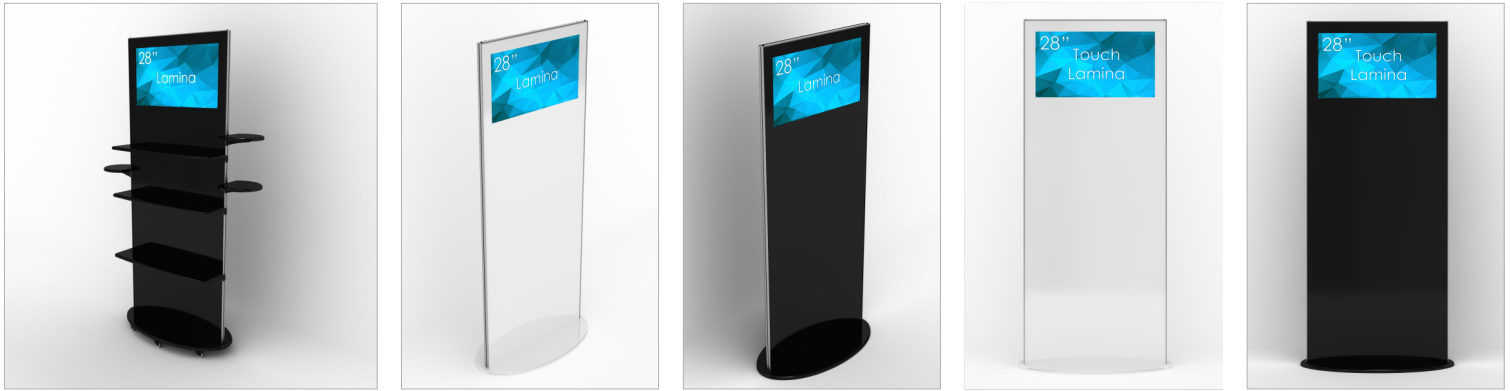

Genuine 4K displays with 3840x2160 pixels resolution

Smart HDMI

The screen turns On/Off based on the HDMI signal

USB Media Player

Automatized player for images and videos

SWEDX Touch Lamina Interactive Displays 4K in 4K out

| Features | Specifications | Model ID | | | |
|--------------|-------------------------|---|-------------|------------------|--------------|
| | | SWL-28K8-A1 | SWL-28K8-A2 | SWLT-28K8-A1 | SWLT-28K8-A2 |
| Color | | White | Black | White | Black |
| Panel | Aspect Ratio | 16:9 | | | |
| | Panel Resolution | 3840 x 2160 pixels | | | |
| | Refresh Rate | 60 Hz | | | |
| | Static Contrast | 1000:1 | | | |
| | Brightness | 300 cd/m ² | | | |
| | Response Time | 1.5 ms | | | |
| Power | Viewing Angle | 170/160 | | | |
| | Power Supply | 100-240 V ~ 50/60Hz | | | |
| | Power Consumption | 40 W | | | |
| Environement | Stand-by Power Consump. | <0.50 W | | | |
| | Lead Presence | Yes | | | |
| | Mercury | 0 mg | | | |
| Connections | Max Input Signal | 3840 x 2160 @ 60Hz | | | |
| | HDMI | 3 x HDMI (V. 2.0) (HDCP 2.2) 480P/480I/576P/576I//720P/1080I/1080P/2160p @ 60Hz | | | |
| | USB Media Player | 2 x USB 2.0 | | | |
| | VGA | 1 | | | |
| | VGA Audio in | 1 | | | |
| | Component | 1 x YpBbPr 480P/480I/576P/576I//720P/1080I/1080P | | | |
| | AV | 1 | | | |
| Speakers | Digital Audio Output | 1 x Coaxial | | | |
| | Audio Out | 2 x 10 W | | | |
| Touch | Interface | NA | | USB | |
| | Technology | NA | | Infrared | |
| | Points | NA | | 10 | |
| | Protection Glass | NA | | 4 mm | |
| Dimensions | Product Height | 182 cm | | 182 cm | |
| | Product Width | 81 cm | | 81 cm | |
| | Product Depth | 45 cm | | 45 cm | |
| Weight | Net | 39 kg | | 44 kg | |
| Dimension | Package | 194 x 90 x 16 cm | | 194 x 90 x 16 cm | |
| Weight | Gross | 47 kg | | 52 kg | |