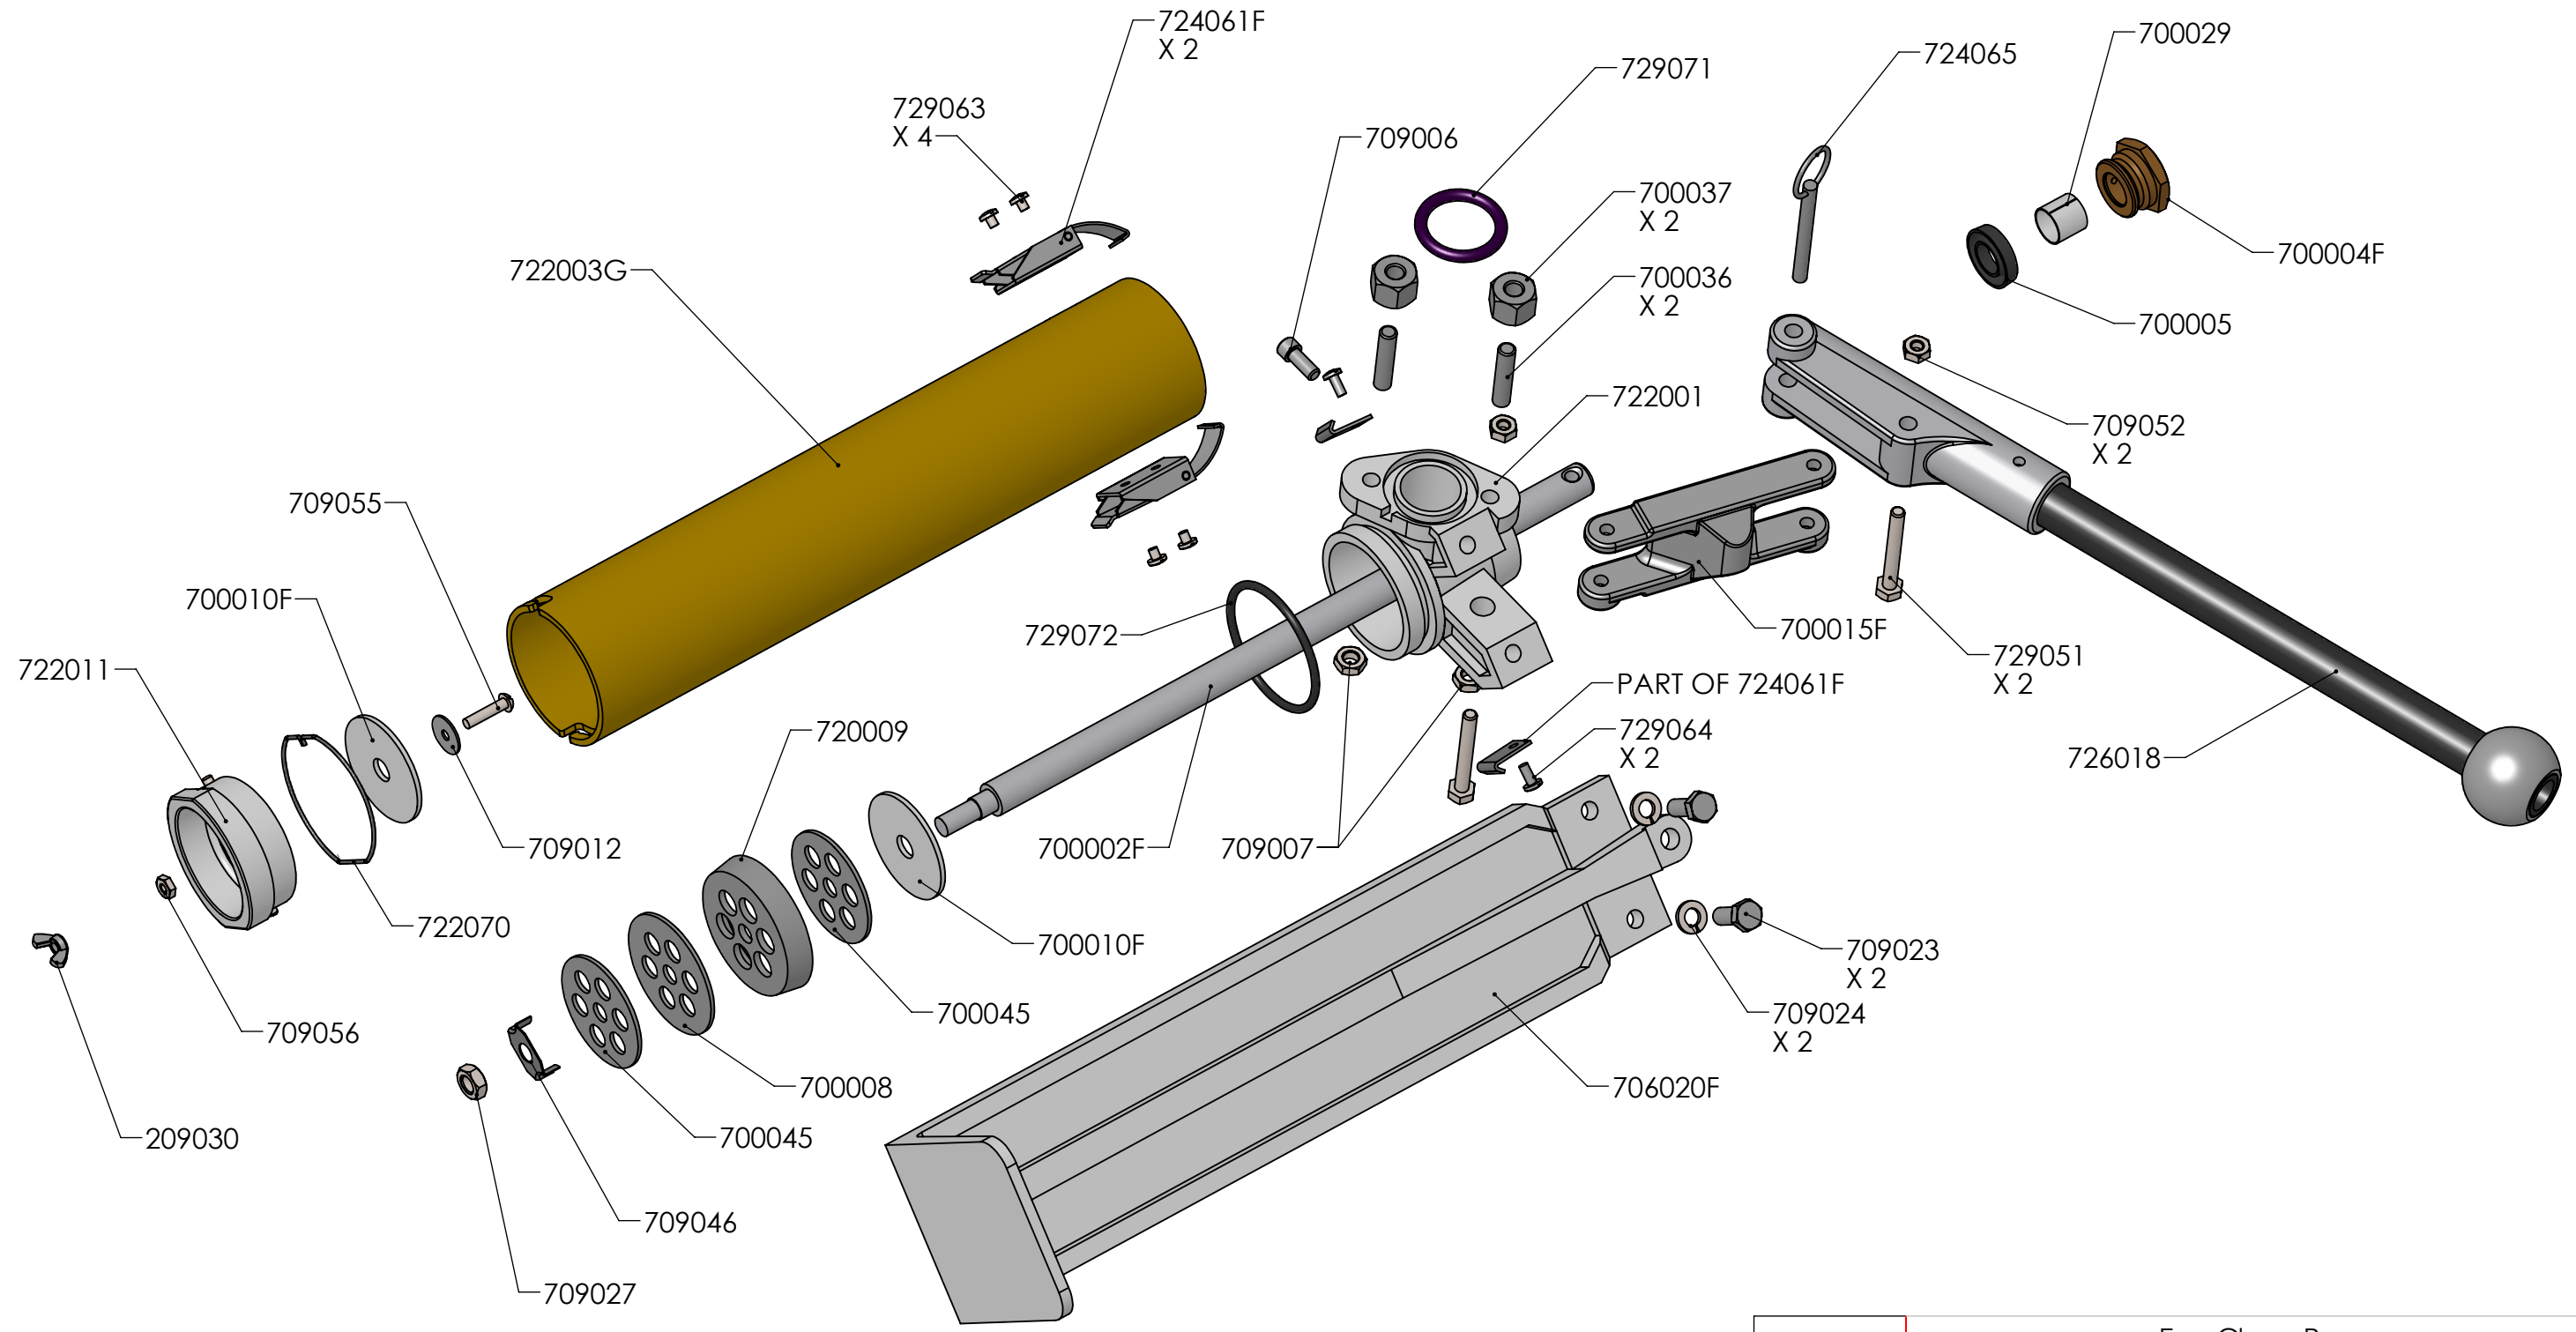

REVISIONS				
ECN	REV.	DESCRIPTION	DATE	BY
	A	RELEASED FOR PRODUCTION	06/13	MWJ

76TT	EasyClean Pump	 <small>PROFESSIONAL DRYWALL FINISHING TOOLS</small>	REV.
			A

Part Number	Description	Quantity Each
209030	Wing Nut: 10-24	1
700002F	Piston Rod S.S.	1
700004F	Gland	1
700005	6226-14 U-Cup	1
700008	Retainer, Large	1
700010F	Valve Disk	2
700015F	Link	1
700029	Bushing Liner	1
700032F	Screen, Fine Mesh	1
700033F	Screen, Coarse Mesh	1
700036	Stud 5/16-24 1-7/16	2
700037	Nut, Special	2
700045	Retainer, Small	2
706020F	Foot Bracket (No Logo)	1
709006	Capscrew Socket Hd.	1
709007	Hex Jam Nut 18-8	2
709012	Washer, Special	1
709023	Capscrew, Hex Hd. 18-8	2
709024	Lockwasher, Med	2
709027	Locknut Thin Pat. 18-8	1
709046	Lock Clip	1
709052	Stopnut 1/4-20 Elastic Thin Pat	2
709055	Screw, Rnd Hd S.S.	1
709056	Hex Nut 10-24 S.S.	1

Part Number	Description	Quantity Each
720009	Wiper	1
722001	Pump Head Assembly, Universal	1
722003G	Pump Cylinder, Universal, Gold	1
722011	Foot Valve, Universal	1
722070	Pump Foot Wireform	1
724061F	Draw Latch Assembly	2
724065	Pin, Quick Release	1
726018	Pump Handle Assembly	1
729051	Hex Head Cap Screw, 18-8 SST.	2
729063	Screw, 8-32 X 3/16 Bind. Hd. S.S.	4
729064	8-32 X 3/8 Slotted Binding Head Screw, S	2
729071	Flange O-Ring, -322	1
729072	Head O-Ring, -228	1