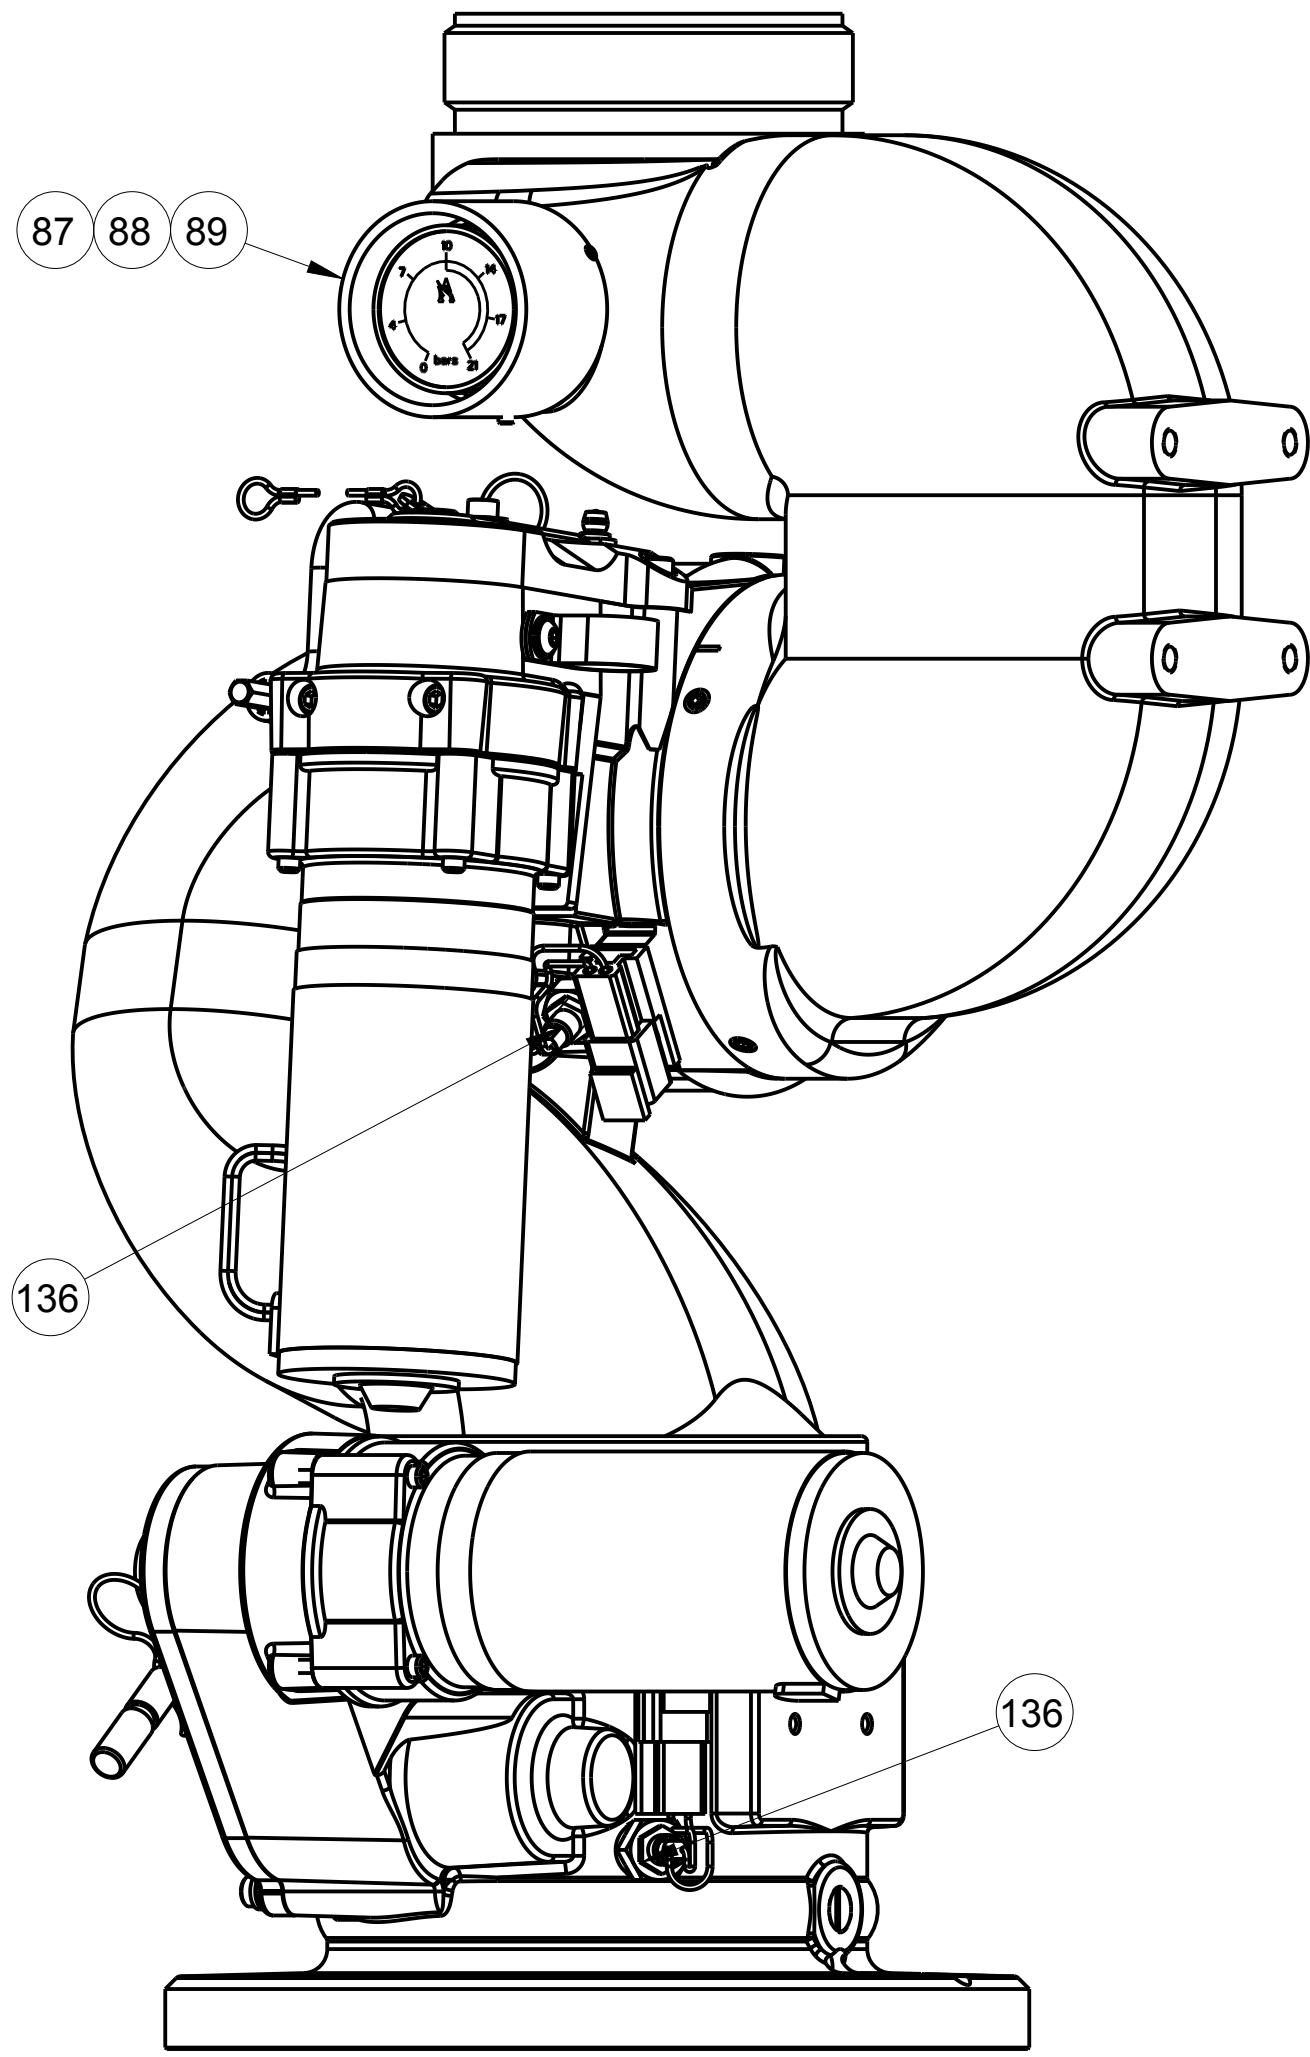

TECHNICAL SERVICE PARTS
STYLE 3578, 3598, 3579
PRODUCT STREAM MASTER

IF AN ITEM IS NOTED AS "NOT FIELD REPAIRABLE", OR YOU WISH TO RETURN AN ITEM TO AKRON BRASS FOR SERVICE PLEASE GO ONLINE TO, ONLINEREPAIR.AKRONBRASS.COM

Chg.	Date
16	08-18
17	02-19

DEUTSCH CONNECTOR

Find	Description	Item	QTY	
			3578/3579	3598
140	Washer #10	784072	1	1
142	O-ring 2-244	757068	1	1
156	Swivel Plug w/hole	742123	2	2
157	Grease Fitting Adapter	742143	2	2
158	Grease Fitting	713191	2	2
160	Socket Head Cap Screw 1/4-20 x 1	763041	1	1
161	Socket Head Cap Screw 1/4-20 x 1 1/4	767083	1	-
162	Socket Head Cap Screw 10-24 x 2	763077	1	1
210	Spacer Plate (7:1 Elevation Only)	120854	1	1
211	Socket Head Cap Screw (7:1 Elevation Only) 6-32 x 1	765260	4	4
87	Pressure Gauge (Optional)	718134	1	-
88	Gauge Guard (Optional)	718158	1	-
89	Screw, Socket Head Cup Point Set 8-32 X 3/16"	765042	3	3
Not Shown	3-1/2 NH x 2-1/2 NH Adapter	35780022	1	1
Electrical Components Not Shown				
136	Stow Limit Switch Assembly (includes 2 switch assemblies)	35781035	1	1
136	SCREW PHILLIPS PAN HEAD #8-32 x 1/4"	765208**	2	2
	12V Battery w/relay	35780085	1	1
	24V Battery w/relay	35780009	1	1
	12V & 24V Logic Box U1	35781038	1	1
	12V & 24V Logic Box U2	60320030	1	-
	12V & 24V Logic Box U2	60320006	-	1
	Logic Box (Box Only) U1	35780118	1	1
	12V/24V PC Board (Only) Standard U1	35781039	1	1
Parts Kits				
	Elevation Gearbox Parts Kit-3578	35780379	1	1
	Elevation Gearbox Parts Kit-3598	35981024	1	1
	Rotation Gearbox Parts Kit	35780378	1	1
	O-Ring Kit (Includes All O-Rings)	92210001	1	1

* 5:1 Gear has 12 teeth
7:1 Gear has 8 Teeth
** Used when limit switches are not used.

PHONE: 330.264.5678 or 800.228.1161 | FAX: 330.264.2944 or 800.531.7335 | www.akronbrass.com

Parts List Sheet:

116092