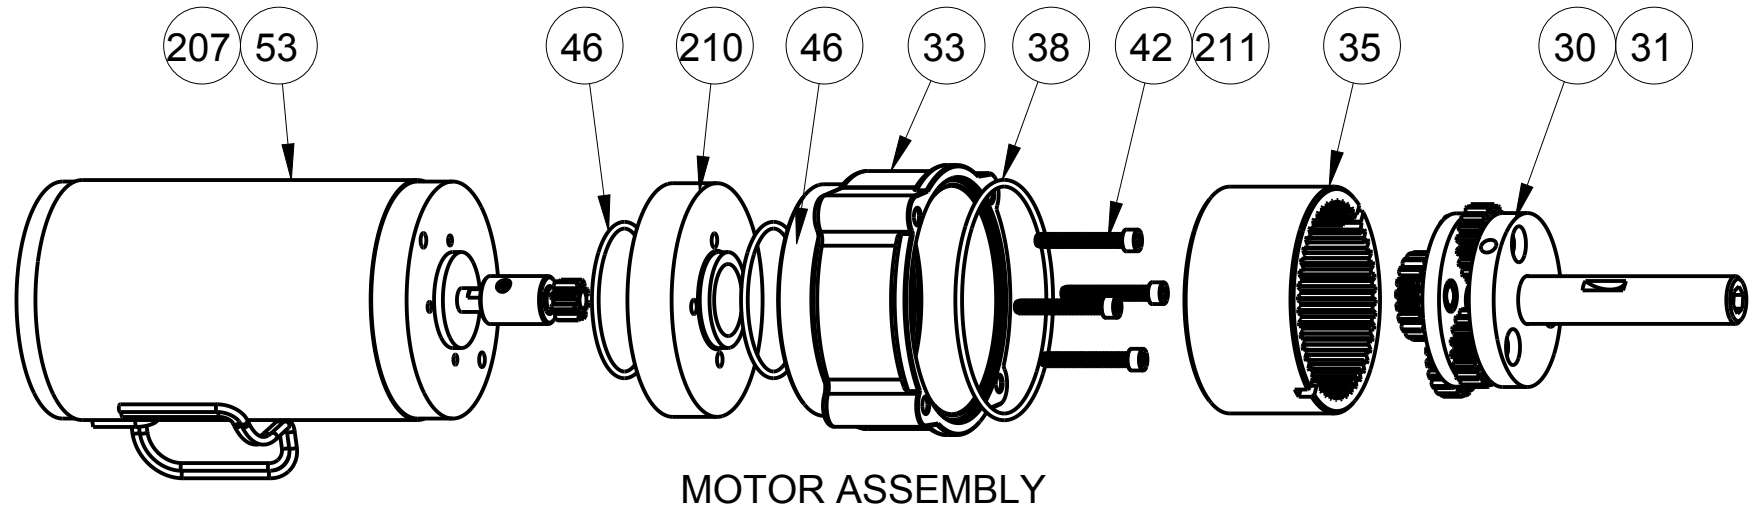

TECHNICAL SERVICE PARTS
STYLE 3578, 3598, 3579
PRODUCT STREAM MASTER

IF AN ITEM IS NOTED AS "NOT FIELD REPAIRABLE", OR YOU WISH TO RETURN AN ITEM TO AKRON BRASS FOR SERVICE PLEASE GO ONLINE TO, ONLINEREPAIR.AKRONBRASS.COM

Chg.	Date
16	08-18
17	02-19

DEUTSCH CONNECTOR

Find	Description	Item	QTY	
			3578/3579	3598
140	Washer #10	784072	1	1
142	O-ring 2-244	757068	1	1
156	Swivel Plug w/hole	742123	2	2
157	Grease Fitting Adapter	742143	2	2
158	Grease Fitting	713191	2	2
160	Socket Head Cap Screw 1/4-20 x 1	763041	1	1
161	Socket Head Cap Screw 1/4-20 x 1 1/4	767083	1	-
162	Socket Head Cap Screw 10-24 x 2	763077	1	1
210	Spacer Plate (7:1 Elevation Only)	120854	1	1
211	Socket Head Cap Screw (7:1 Elevation Only) 6-32 x 1	765260	4	4
87	Pressure Gauge (Optional)	718134	1	-
88	Gauge Guard (Optional)	718158	1	-
89	Screw, Socket Head Cup Point Set 8-32 X 3/16"	765042	3	3
Not Shown	3-1/2 NH x 2-1/2 NH Adapter	35780022	1	1
Electrical Components Not Shown				
136	Stow Limit Switch Assembly (includes 2 switch assemblies)	35781035	1	1
136	SCREW PHILLIPS PAN HEAD #8-32 x 1/4"	765208**	2	2
	12V Battery w/relay	35780085	1	1
	24V Battery w/relay	35780009	1	1
	12V & 24V Logic Box U1	35781038	1	1
	12V & 24V Logic Box U2	60320030	1	-
	12V & 24V Logic Box U2	60320006	-	1
	Logic Box (Box Only) U1	35780118	1	1
	12V/24V PC Board (Only) Standard U1	35781039	1	1
Parts Kits				
	Elevation Gearbox Parts Kit-3578	35780379	1	1
	Elevation Gearbox Parts Kit-3598	35981024	1	1
	Rotation Gearbox Parts Kit	35780378	1	1
	O-Ring Kit (Includes All O-Rings)	92210001	1	1

* 5:1 Gear has 12 teeth
7:1 Gear has 8 Teeth
** Used when limit switches are not used.

PHONE: 330.264.5678 or 800.228.1161 | FAX: 330.264.2944 or 800.531.7335 | www.akronbrass.com

Parts List Sheet:

116092