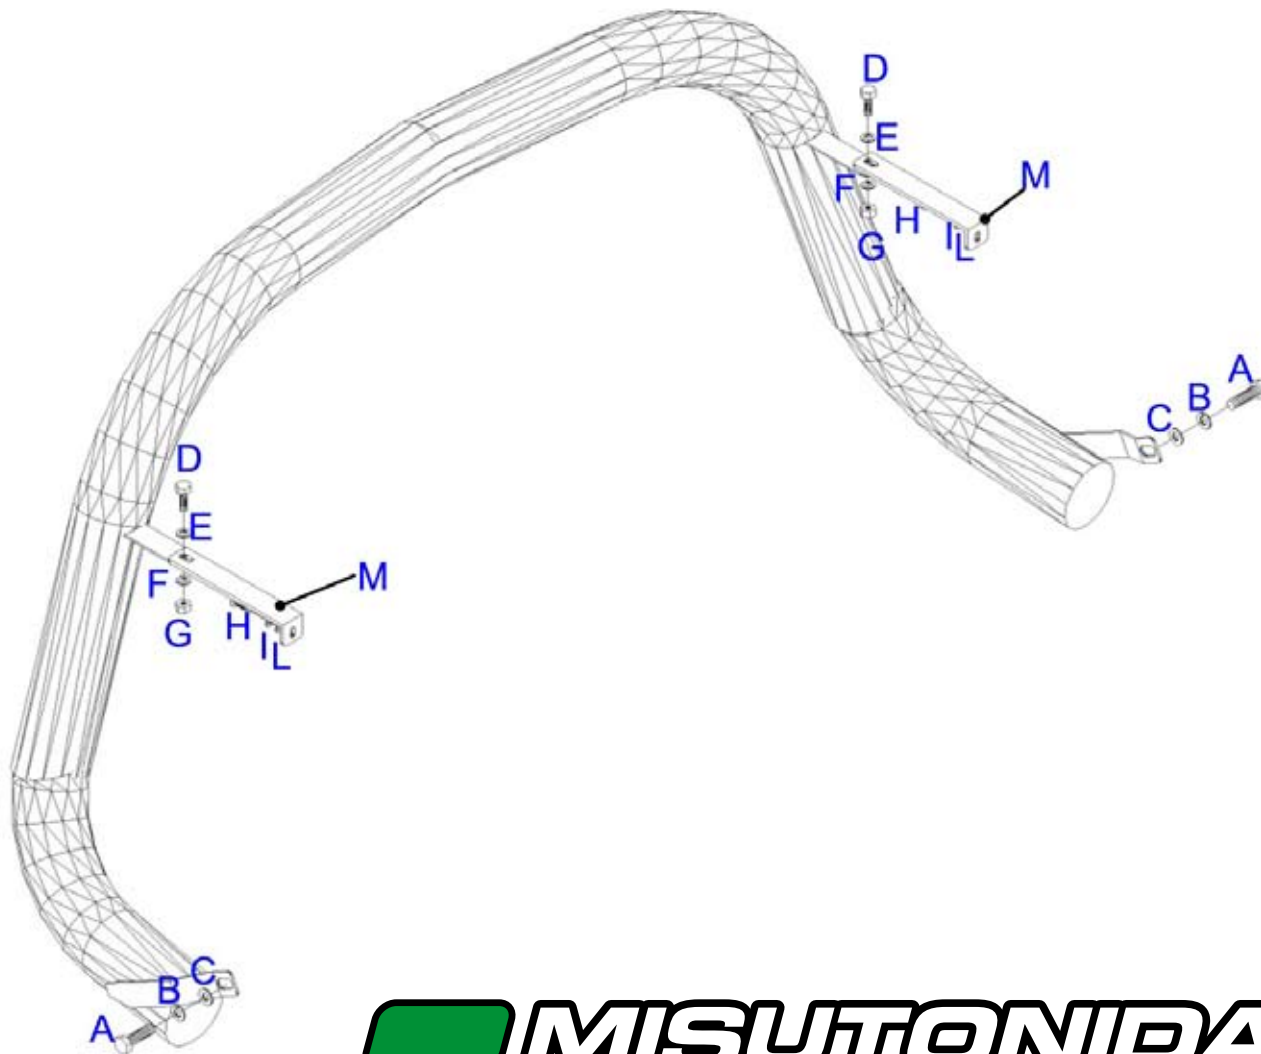

**MISUTONIDA**  
*italian style* **4x4**  
*accessories*

**TOYOTA LAND CRUISER KDJ**

Item Code

**Codice Articolo**

**: EC/SB/138/IX**

*Référence Article*

**GB**

STAINLESS STEEL  
SUPER BAR

# TOYOTA LAND CRUISER KDJ

Part List  
Lista della bulloneria  
Liste des pièces

<b>A</b>	<b>TE 12X25</b> Passo 1,25 Pitch 1,25 Pas 1,25 x 2	<b>I</b>	<b>Ø 6</b> x 2
<b>B</b>	<b>Ø 12</b> x 2	<b>L</b>	<b>Ø 6</b> x 2
<b>C</b>	<b>Ø 12</b> x 2	<b>M</b>	<b>EC/SM/138/A</b> x 2
<b>D</b>	<b>M8X20</b> DIN 933/931 PLASTIC x 2		
<b>E</b>	<b>Ø 8</b> x 2		
<b>F</b>	<b>Ø 8</b> x 2		
<b>G</b>	<b>M 8</b> x 2		
<b>H</b>	<b>TE 6x25</b> x 2		

**MISUTONIDA**  
italian style  
accessories **4x4**

**GB****FITTING  
INSTRUCTIONS**

1. Fit the M brackets using H,I,L as shown in picture 1.
2. Remove the n.2 original bolts M12 (one per side) and fit the lower welded brackets using A,B,C as shown in picture 2.
3. Fit the upper welded brackets on M using D,E,F,G as shown in picture 3.
4. Tighten all the bolts.