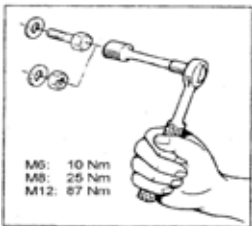

**MISUTONIDA**  
*italian style* **4x4**  
*accessories*

**TOYOTA LAND CRUISER KDJ**

Item Code

**Codice Articolo**

**: EC/SB/138/IX**

*Référence Article*

**GB**

STAINLESS STEEL  
SUPER BAR

# TOYOTA LAND CRUISER KDJ

Part List  
Lista della bulloneria  
Liste des pièces

<b>A</b>	<b>TE 12X25</b> Passo 1,25 Pitch 1,25 Pas 1,25 x 2	<b>I</b>	<b>Ø 6</b> x 2
<b>B</b>	<b>Ø 12</b> x 2	<b>L</b>	<b>Ø 6</b> x 2
<b>C</b>	<b>Ø 12</b> x 2	<b>M</b>	<b>EC/SM/138/A</b> x 2
<b>D</b>	<b>M8X20</b> DIN 933/931 PLASTIC x 2		
<b>E</b>	<b>Ø 8</b> x 2		
<b>F</b>	<b>Ø 8</b> x 2		
<b>G</b>	<b>M 8</b> x 2		
<b>H</b>	<b>TE 6x25</b> x 2		

**MISUTONIDA**  
italian style  
accessories **4x4**

**GB****FITTING  
INSTRUCTIONS**

1. Fit the M brackets using H,I,L as shown in picture 1.
2. Remove the n.2 original bolts M12 (one per side) and fit the lower welded brackets using A,B,C as shown in picture 2.
3. Fit the upper welded brackets on M using D,E,F,G as shown in picture 3.
4. Tighten all the bolts.