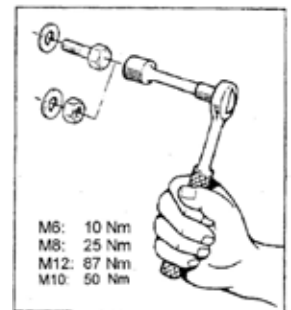

MISUTONIDA
italian style accessories **4x4**