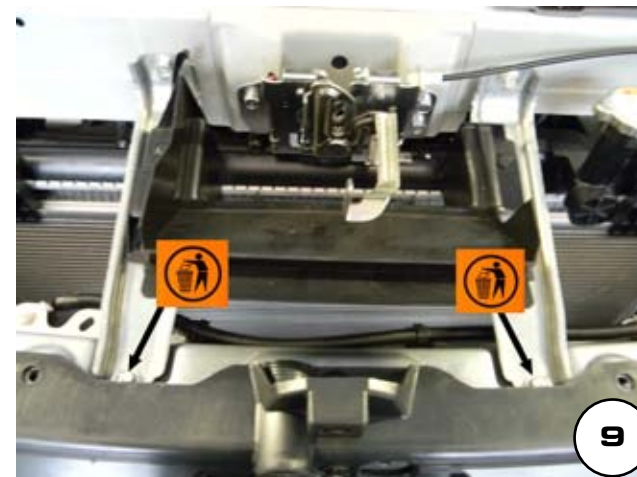

MISUTONIDA
italian style accessories **4x4**

Document checked and approved by
Documento controllato ed approvato da
 Document contrôlé et approuvé par

BOTTA PIETRO

7

8

9

10

11